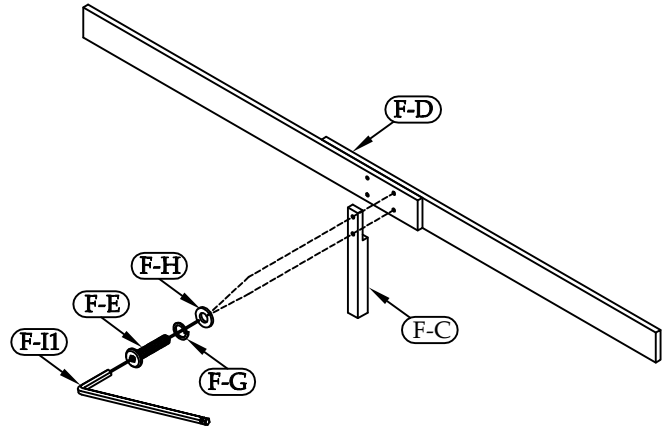

4/6-5/0 Queen Standard Bed
58070 -- 4/6-5/0 Uph/Pnl Headboard
58071 -- 4/6-5/0 Panel Footboard & Slats
58072-- 5/0-6/6 Panel Rails 2In

STEP 5

STEP 6