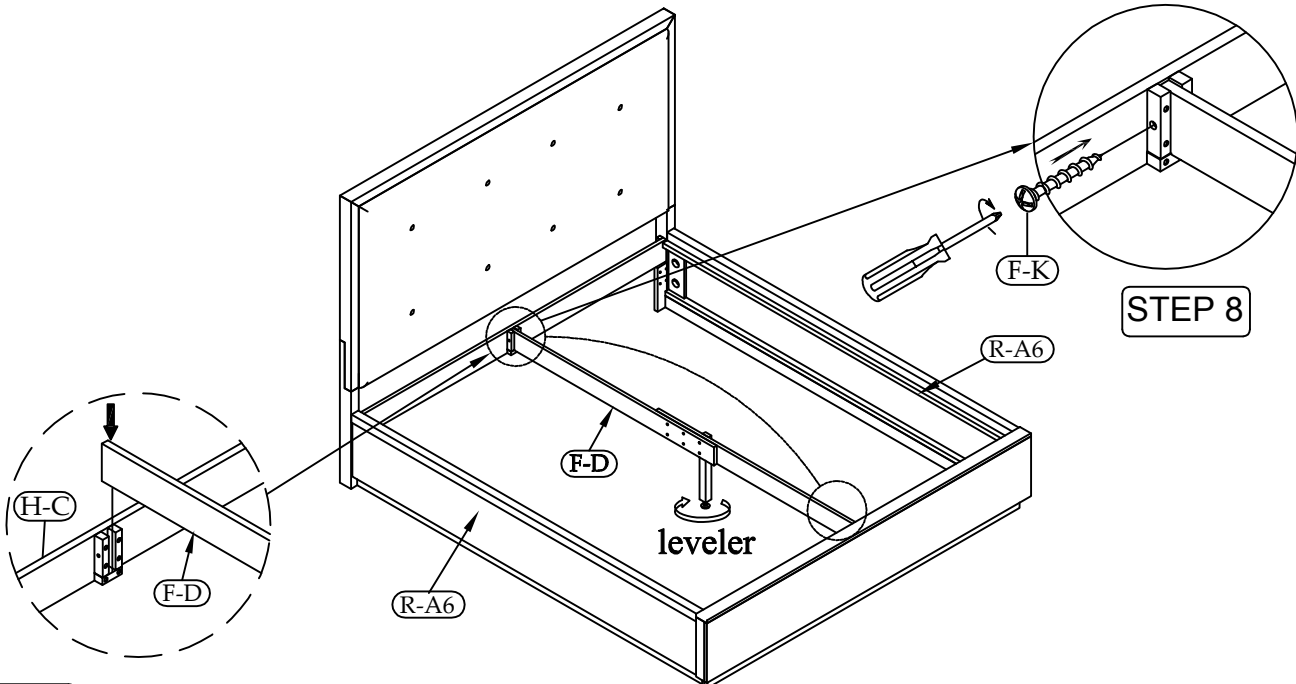

4/6-5/0 Queen Standard Bed
58070 -- 4/6-5/0 Uph/Pnl Headboard
58071 -- 4/6-5/0 Panel Footboard & Slats
58072-- 5/0-6/6 Panel Rails 2In

STEP 5

STEP 6

STEP 8