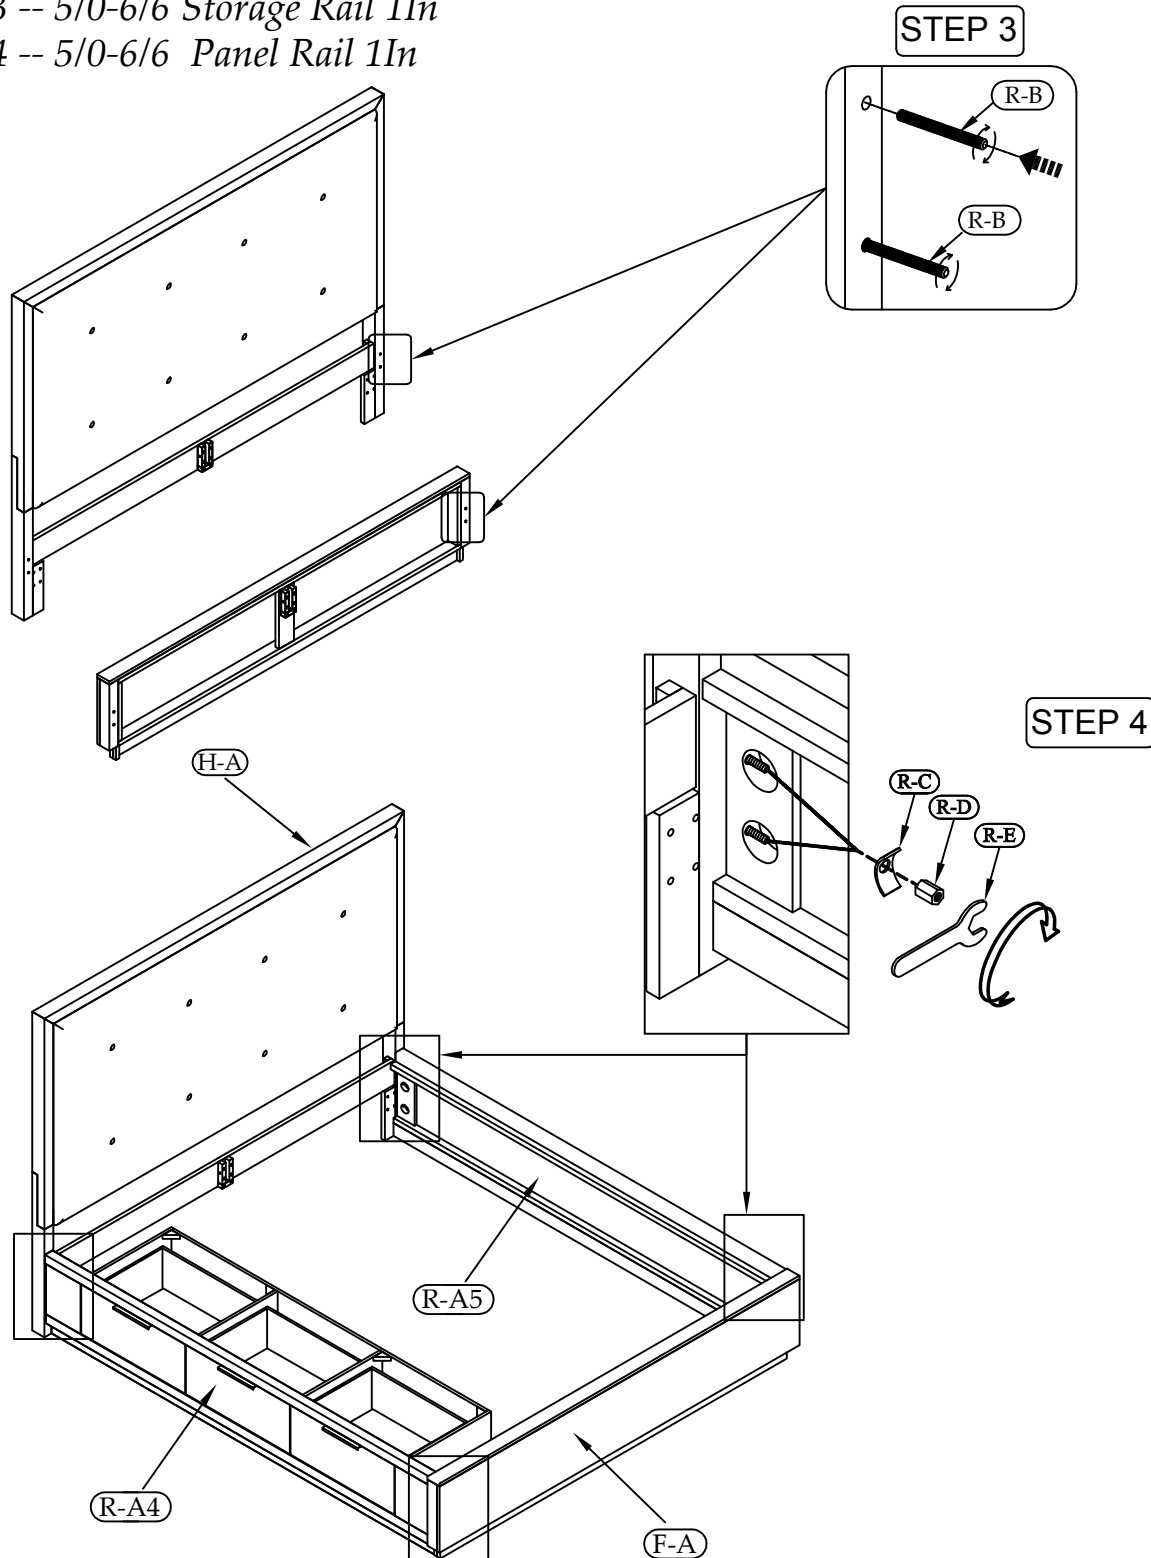

Hardware and Parts packed with the Headboard

58070 4/6-5/0 Uph/Pnl Headboard  (H-A) 1 pc.		Headboard Post  (H-B) One Left & One Right		Headboard Stretcher  (H-C) 1 pc.			
Ø5/16" x 2" Allen Head Bolt (H-D) 6 pcs.	Ø5/16" x Ø12mm Spring Washer (H-E) 6 pcs.	Ø5/16" x Ø19mm Flat Washer (H-F) 6 pcs.	Ø1/4" x 1-1/2" Allen Head Bolt (H-G) 2 pcs.	Ø1/4" x Ø10mm Spring Washer (H-H) 2 pcs.	Ø1/4" x Ø16mm Flat Washer (H-I) 2 pcs.	M4 x 2"-1/2 Allen key (H-J) 1 pc.	M4 x 4" Straight Allen key (H-J2) 1 pc.

Hardware and Parts packed with the Footboard

58071 4/6-5/0 Panel Footboard & Slats  (F-A) 1 pc.	5/0 Roll Slat 60-7/8" long  (F-B) 15 pcs.	Slat Support Leg  (F-C) 1 pc.	Center Slat  (F-D) 2 pcs.	Ø1/4" x 2" Allen Head Bolt (F-E) 2 pcs.	Ø1/4" x 1-1/2 Allen Head Bolt (F-F) 2 pcs.	Ø1/4" x Ø10mm Spring Washer (F-G) 4 pcs.
			Ø1/4" x Ø16 Flat Washer (F-H) 4 pcs.	M4 x 2-1/2 Allen Key (F-I) 1 pc.	M4 x 4" Straight Allen key (F-I2) 1 pc.	Ø4 x 30mm Wood Screw (F-K) 32 pcs.

Hardware and Parts packed with the Bed Rails

58073 -- 5/0-6/6 Storage Rail 1In  (R-A4) 1pc.	Ø5/16" x 3" Long Bolt (R-B) 4 pcs.	Arc Washer 37*17mm (R-C) 4 pcs.	Nut Ø5/16"-18mm (R-D) 4 pcs.	12 mm Open Wrench (R-E) 1 pc.
58074 -- 5/0-6/6 Panel Rail 1In  (R-A5) 1 pc.	Ø5/16" x 3" Long Bolt (R-B) 4 pcs.	Arc Washer 37*17mm (R-C) 4 pcs.	Nut Ø5/16"-18mm (R-D) 4 pcs.	12 mm Open Wrench (R-E) 1 pc.
58072-- 5/0-6/6 Panel Rails 2In  (R-A6) 2 pcs.	Ø5/16" x 3" Long Bolt (R-B) 8 pcs.	Arc Washer 37*17mm (R-C) 8 pcs.	Nut Ø5/16"-18mm (R-D) 8 pcs.	12 mm Open Wrench (R-E) 1 pc.

4/6-5/0 Queen Standard Bed
58070 -- 4/6-5/0 Uph/Pnl Headboard
58071 -- 4/6-5/0 Panel Footboard & Slats
58072-- 5/0-6/6 Panel Rails 2In

STEP 5

STEP 6

STEP 7

STEP 8

4/6-5/0 Queen Standard Bed
58070 -- 4/6-5/0 Uph/Pnl Headboard
58071 -- 4/6-5/0 Panel Footboard & Slats
58073 -- 5/0-6/6 Storage Rail 1In
58074 -- 5/0-6/6 Panel Rail 1In