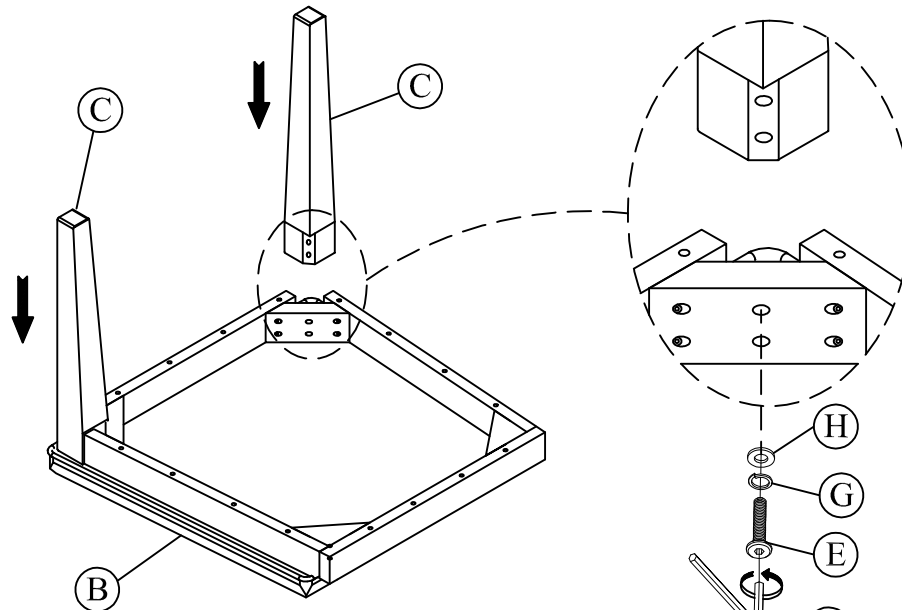

Warning :

- Be sure to check all packing material carefully for small parts, which may have come loose inside the carton during shipment.
- To prevent possible scratches and damage, this furniture must be assembled on a soft surface such as a blanket or carpet.

81057

Uph side chair 2in

Components and Hardware List

Chair Back 1 pc.	Seat Frame 1 pc.	Front Leg 2 pcs.	Allen Head Bolt Ø5/16"-18 x 3"	
Allen Head Bolt Ø5/16"-18 x 2"	Allen Head Bolt Ø5/16"-18 x 1-1/2"	Spring Washer Ø5/16"xØ13x1.5	Flat Washer Ø5/16"x Ø19x1.5	Allen Key M4 x 2-1/2"

STEP 1

STEP 2