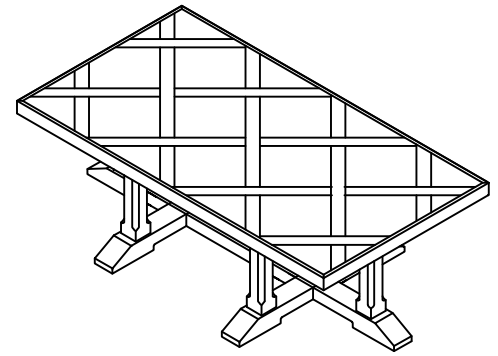

Components and Hardware List

 <p>Table Top 1 pc.</p>	 <p>Support Panel 1 pc.</p>	 <p>Leg post 6 pcs.</p>	
 <p>Leg Base 1 pc.</p>	 <p>Ø5/16"-18 x 1" Allen Head Bolt 6 pcs.</p>	 <p>Ø5/16"-18 x 1-1/4" Allen Head Bolt 6 pcs.</p>	 <p>Ø5/16"-18 x 2" Allen Head Bolt 6 pcs.</p>
 <p>Ø5/16"x14mm Spring Washer 18 pcs.</p>	 <p>Ø5/16"x18mm Flat Washer 18 pcs.</p>	 <p>5mm Allen Wrench 1 pc.</p>	

76003
Parquet Cocktail Table

Be sure to check all packing material carefully for small parts, which may have come loose inside the carton during shipment.

Note: To prevent undue stress on the table and legs, using two people, always carry the table from one location to the other.