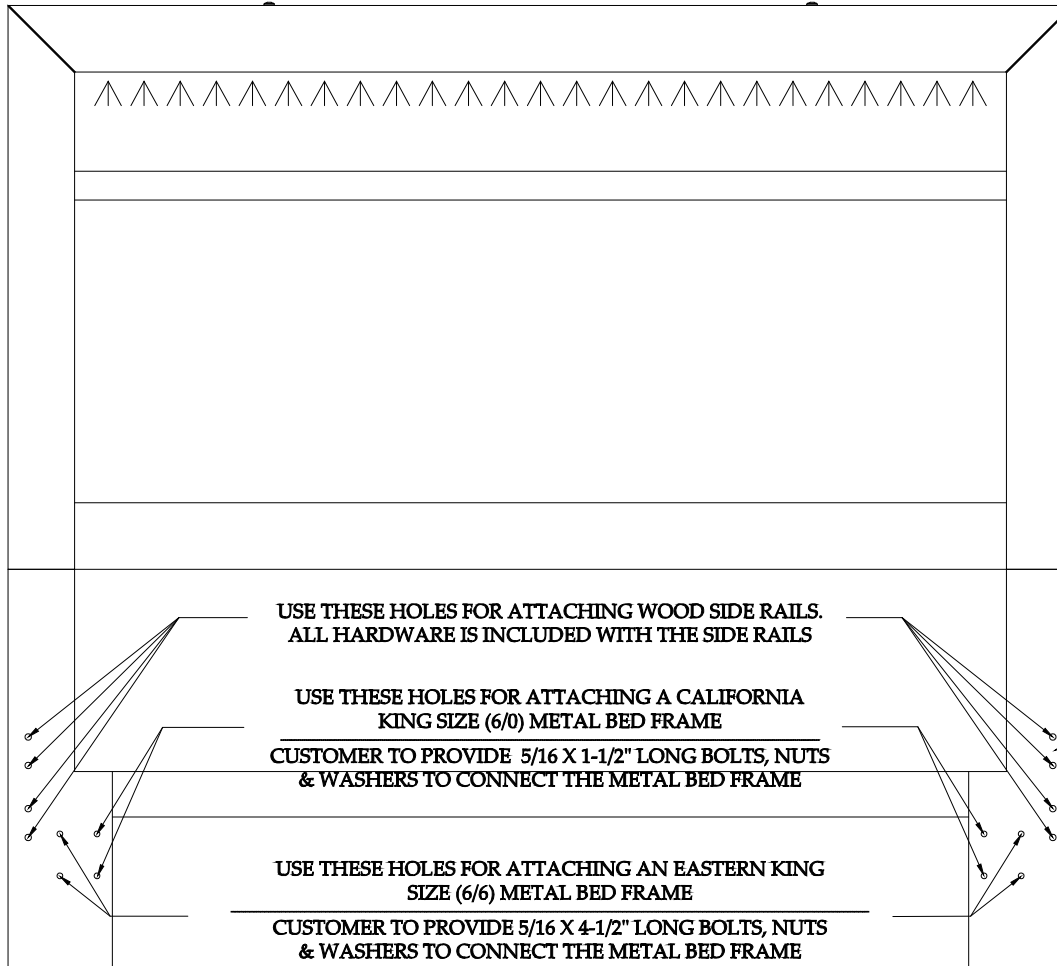

There is an LED strip light installed in the bottom side of the top rail which is activated using either of the two touch buttons mounted on top of the rail, which are connected to a three-level touch switch.

6/6 King Storage Bed  
75880 -- 6/0-6/6 Panel Headboard  
75883 -- 6/0-6/6 Storage Bench Footboard & Platform  
75872 -- 5/0-6/6 Bed Rails

6/0 California King Storage Bed  
75880 -- 6/0-6/6 Panel Headboard  
75883 -- 6/0-6/6 Storage Bench Footboard & Platform  
75882 -- 6/0 Bed Rails