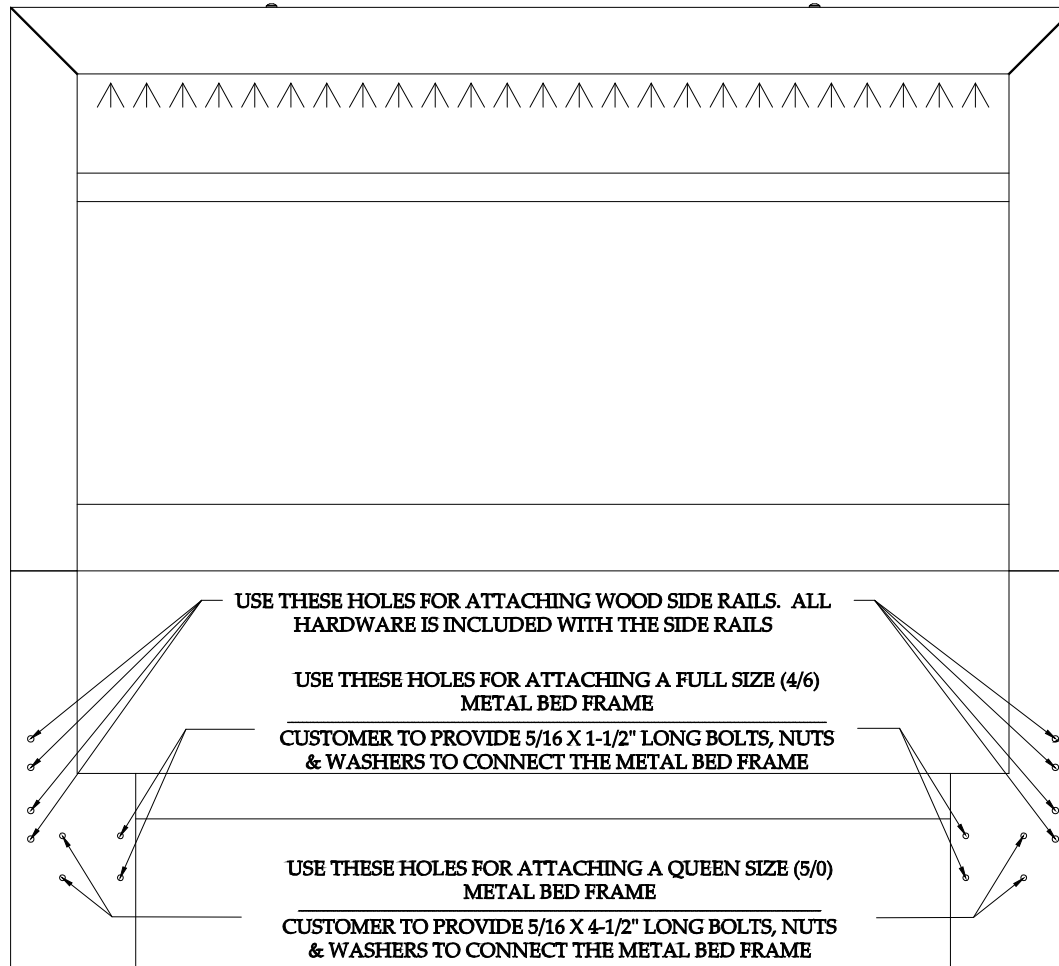

There is an LED strip light installed in the bottom side of the top rail which is activated using either of the two touch buttons mounted on top of the rail, which are connected to a three-level touch switch.

5/0 Queen Storage Bed
75870 -- 4/6-5/0 Panel Headboard.
75873 -- 5/0 Storage Bench Footboard & Platform
75872 -- 5/0-6/6 Bed Rails

5/0 Queen Standard Bed
75870 -- 4/6-5/0 Panel Headboard.
75871 -- 5/0 Panel Footboard & Slats
75872 -- 5/0-6/6 Bed Rails