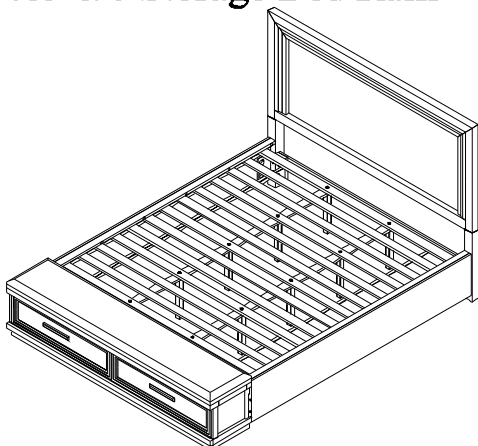

Warning:

- Be sure to check all packing material carefully for small parts, which may have come loose inside the carton during shipment.
- To prevent possible scratches and damage, this furniture **MUST BE ASSEMBLED BY TWO PEOPLE** on a soft surface such as a blanket or carpet.

Hardware and Parts packed with the Headboard

Headboard Panel (H-A) 1 pc.	Left Leg (H-B) 1 pc.	Right Leg (H-C) 1 pc.	Stretcher (H-D) 1 pc.	
Ø5/16" x 1-1/2" Long Allen-Head Bolt (H-E) 4 pcs.	Ø5/16" x 1-3/4" Long Allen-Head Bolt (H-F) 6 pcs.	Ø5/16" x 19 x 2mm Flat Washer (H-G) 10 pcs.	Ø5/16" x 12 x 3mm Spring Washer (H-H) 10 pcs.	5mm Allen Wrench (H-I) 1 pc.

Hardware and Parts packed with the Footboard

Footboard Panel (F-A) 1 pc.	Wood Slat(1951 x 70 x 18) (F-B) 1 Set (13 pcs.)	Slat Support Rails (2002 x 70 x 18) (F-C) 2 pcs.	Support Leg (339 x 18 x 18) (F-D) 5 pcs.	#8 x 1" Wood Screw (F-E) 26 pcs.

Hardware and Parts packed with the Bed Rails

Bed Rail (R-A) 2 pcs.	M5/16" x 4-1/2 " All-Thread Bolt (R-B) 8 pcs.	Ø5/16" Hex Nut (R-C) 8 pcs.	
	M5/16" Spring Washer (R-D) 8 pcs.	Curved Washer 32 L x 13 x 8mm (R-E) 8 pcs.	12mm Open Wrench (R-F) 1 pc.

73486 6/0-6/6 Panel Headboard
73483 6/6 Uph Storage Footboard
73489 6/0 Storage Bed Rails

73480 6/0-6/6 Panel Headboard
73483 6/6 Uph Storage Footboard
73489 6/0 Storage Bed Rails