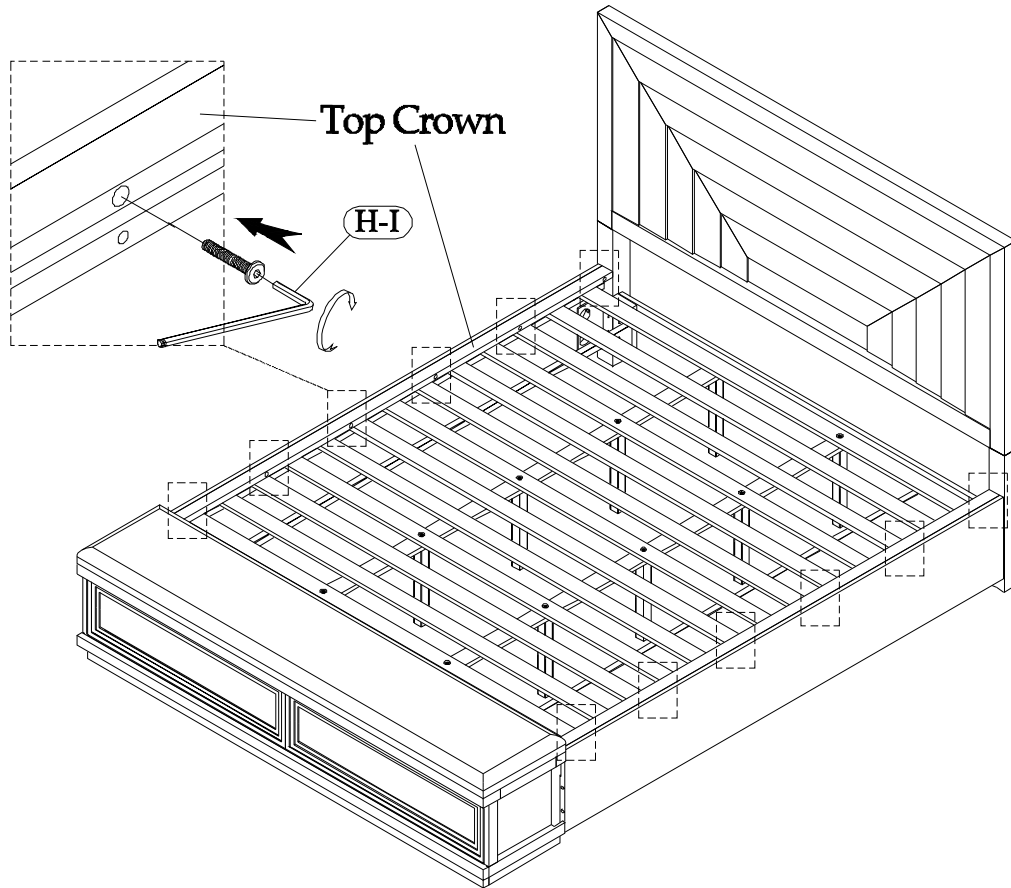

Hardware and Parts packed with the Headboard

<p>Headboard Panel</p>  <p>(H-A) 1 pc.</p>	<p>Left Leg</p>  <p>(H-B) 1 pc.</p>	<p>Right Leg</p>  <p>(H-C) 1 pc.</p>	<p>Stretcher</p>  <p>(H-D) 1 pc.</p>	
<p>Ø5/16" x 1-1/2" Long Allen-Head Bolt</p>  <p>(H-E) 4 pcs.</p>	<p>Ø5/16" x 1-3/4" Long Allen-Head Bolt</p>  <p>(H-F) 6 pcs.</p>	<p>Ø5/16" x 19 x 2mm Flat Washer</p>  <p>(H-G) 10 pcs.</p>	<p>Ø5/16" x 12 x 3mm Spring Washer</p>  <p>(H-H) 10 pcs.</p>	<p>5mm Allen Wrench</p>  <p>(H-I) 1 pc.</p>

Hardware and Parts packed with the Footboard

<p>Footboard Panel</p>  <p>(F-A) 1 pc.</p>	<p>Wood Slat(1951 x 70 x 18)</p>  <p>(F-B) 1 Set (13 pcs.)</p>	<p>Slat Support Rails (2002 x 70 x 18)</p>  <p>(F-C) 2 pcs.</p>	<p>Support Leg (339 x 18 x 18)</p>  <p>(F-D) 5 pcs.</p>	<p>#8 x 1" Wood Screw</p>  <p>(F-E) 26 pcs.</p>
--	--	--	---	---

Hardware and Parts packed with the Bed Rails

<p>Bed Rail</p>  <p>(R-A) 2 pcs.</p>	<p>M5/16" x 4-1/2 " All-Thread Bolt</p>  <p>(R-B) 8 pcs.</p>	<p>Ø5/16" Hex Nut</p>  <p>(R-C) 8 pcs.</p>	
	<p>M5/16" Spring Washer</p>  <p>(R-D) 8 pcs.</p>	<p>Curved Washer 32 L x 13 x 8mm</p>  <p>(R-E) 8 pcs.</p>	<p>12mm Open Wrench</p>  <p>(R-F) 1 pc.</p>

STEP 3

Attention : The bed slat straps link is located below

STEP 4

Adjustable Leveler

STEP 5

Complete