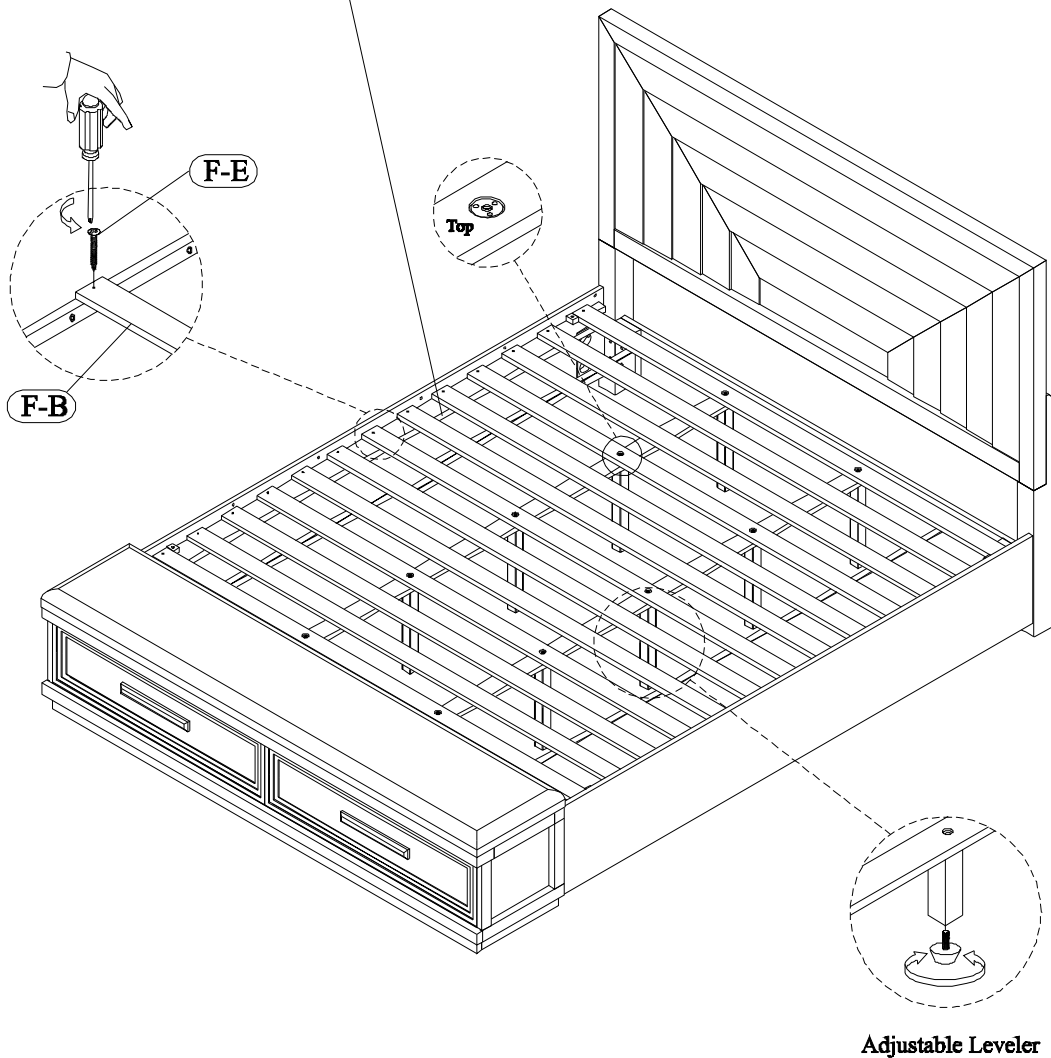

Hardware and Parts packed with the Footboard

<p>Footboard Panel</p>  <p>(F-A) 1 pc.</p>	<p>Wood Slat(1951 x 70 x 18)</p>  <p>(F-B) 1 Set (13 pcs.)</p>	<p>Slat Support Rails (2002 x 70 x 18)</p>  <p>(F-C) 2 pcs.</p>	<p>Support Leg (339 x 18 x 18)</p>  <p>(F-D) 5 pcs.</p>	<p>#8 x 1" Wood Screw</p>  <p>(F-E) 26 pcs.</p>
--	--	--	---	---

Hardware and Parts packed with the Bed Rails

<p>Bed Rail</p>  <p>(R-A) 2 pcs.</p>	<p>M5/16" x 4-1/2 " All-Thread Bolt</p>  <p>(R-B) 8 pcs.</p>	<p>Ø5/16" Hex Nut</p>  <p>(R-C) 8 pcs.</p>	
	<p>M5/16" Spring Washer</p>  <p>(R-D) 8 pcs.</p>	<p>Curved Washer 32 L x 13 x 8mm</p>  <p>(R-E) 8 pcs.</p>	<p>12mm Open Wrench</p>  <p>(R-F) 1 pc.</p>

73486 6/0-6/6 Panel Headboard
73483 6/6 Uph Storage Footboard
73489 6/0 Storage Bed Rails

73480 6/0-6/6 Panel Headboard
73483 6/6 Uph Storage Footboard
73489 6/0 Storage Bed Rails

STEP 1

STEP 2

73480 6/0-6/6 Panel Headboard

STEP 3

Attention : The bed slat straps link is located below

STEP 4

Adjustable Leveler

STEP 5

Complete