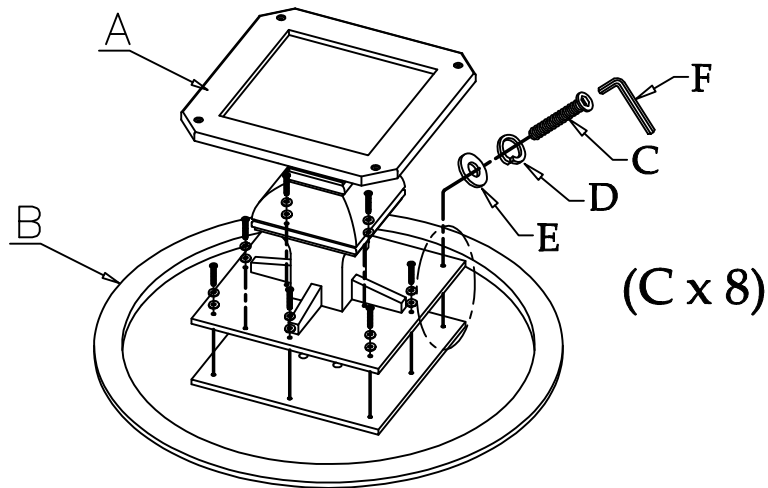

Components and Hardware List

| | | | |
|--|--|---|---|
| <p>Table Base</p>  <p>(A) 1 pc.</p> | <p>Table Top</p>  <p>(B) 1 pc.</p> | <p>M5/16"x1-1/2" Long Head Allen bolt</p>  <p>(C) 8 pcs.</p> | <p>5/16" Spring Washer</p>  <p>(D) 8 pcs.</p> |
| <p>5/16"x19*2mm Flat Washer</p>  <p>(E)</p> | <p>5mm Allen Wrench</p>  <p>(F)</p> | | |

#71952
54 -In Round Dining Table -Top

#71653
Round Dining Table - Base

Be sure to check all packing material carefully for small parts, which may have come loose inside the carton during shipment.

Step 1