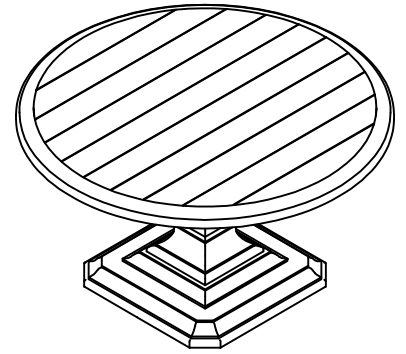

Components and Hardware List

| | | | |
|--|--|---|---|
| <p>Table Base</p>  <p>(A) 1 pc.</p> | <p>Table Top</p>  <p>(B) 1 pc.</p> | <p>M5/16"x1-1/2" Long Head Allen bolt</p>  <p>(C) 8 pcs.</p> | <p>5/16" Spring Washer</p>  <p>(D) 8 pcs.</p> |
| <p>5/16"x19*2mm Flat Washer</p>  <p>(E)</p> | <p>5mm Allen Wrench</p>  <p>(F)</p> | | |

#71952
54 -In Round Dining Table -Top

#71653
Round Dining Table - Base

Be sure to check all packing material carefully for small parts, which may have come loose inside the carton during shipment.

Step 1