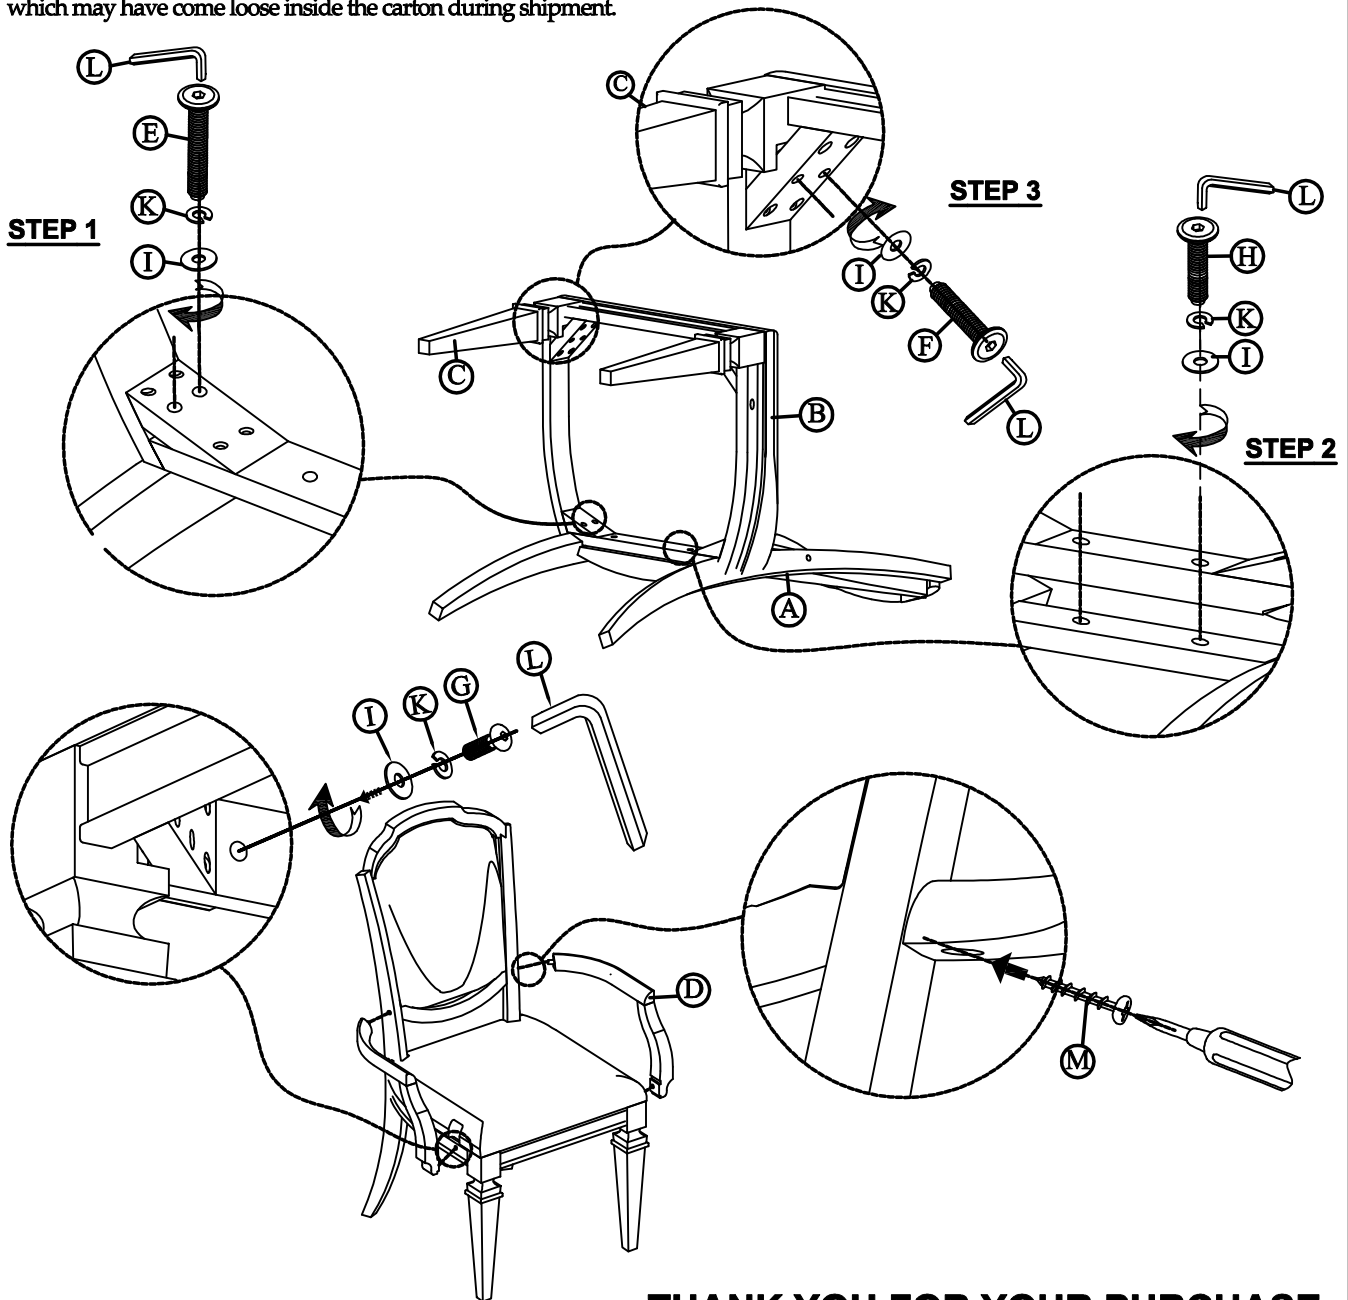

PARTS LIST

<p>Chair Back</p>  <p>(A) 1 PC.</p>	<p>Seat Frame</p>  <p>(B) 1 PC.</p>	<p>Leg Front (Right/Left)</p>  <p>(C) 2 PCS.</p>	<p>Handrails (Right/Left)</p>  <p>(D) 2 PCS.</p>	<p>Bolt $\phi 5/16" \times 2-1/2"$</p>  <p>(E) 4 PCS.</p>	<p>Bolt $\phi 5/16" \times 2"$</p>  <p>(F) 4 PCS.</p>
<p>Bolt $\phi 5/16" \times 1-3/4"$</p>  <p>(G) 2 PCS.</p>	<p>Bolt $\phi 5/16" \times 1-1/2"$</p>  <p>(H) 2 PCS.</p>	<p>Flat Washer $\phi 5/16" \times 19\text{mm}$</p>  <p>(I) 12 PCS.</p>	<p>Spring washer $\phi 5/16"$</p>  <p>(K) 12 PCS.</p>	<p>5mm Allen Wrench</p>  <p>(L) 1 PC.</p>	<p>Screw $\phi 8 \times 1"-1/2"$</p>  <p>(M) 2 PCS.</p>

71657 - Uph Arm Chair

Be sure to check all packing material carefully for small parts, which may have come loose inside the carton during shipment.

THANK YOU FOR YOUR PURCHASE.