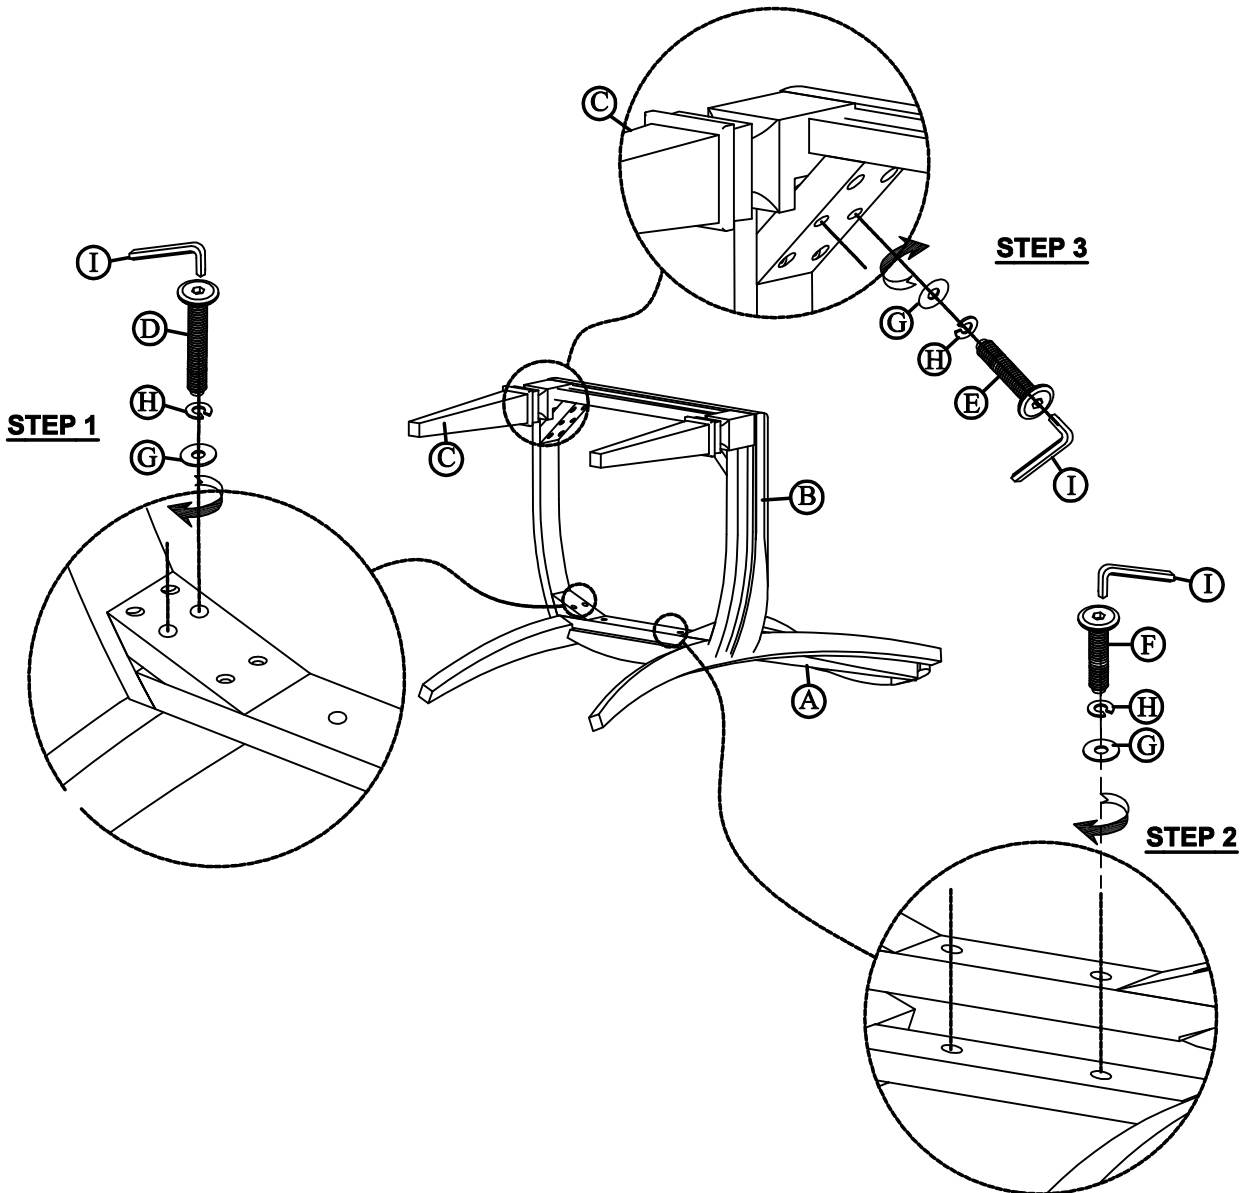

PARTS LIST

<p>Chair Back (A) 1 PC.</p> 	<p>Seat Frame (B) 1 PC.</p> 	<p>Leg Front (Right/Left) (C) 2 PCS.</p> 	<p>Bolt $\phi 5/16" \times 2-1/2"$ (D) 4 PCS.</p> 	<p>Bolt $\phi 5/16" \times 2"$ (E) 4 PCS.</p> 
<p>Bolt $\phi 5/16" \times 1-1/2"$ (F) 2 PCS.</p> 	<p>Flat Washer $\phi 5/16" \times 19mm$ (G) 10 PCS.</p> 	<p>Spring washer $\phi 5/16"$ (H) 10 PCS.</p> 	<p>5mm Allen Wrench (I) 1 PC.</p> 	

71656 - Uph Side Chair

Be sure to check all packing material carefully for small parts, which may have come loose inside the carton during shipment.

THANK YOU FOR YOUR PURCHASE.