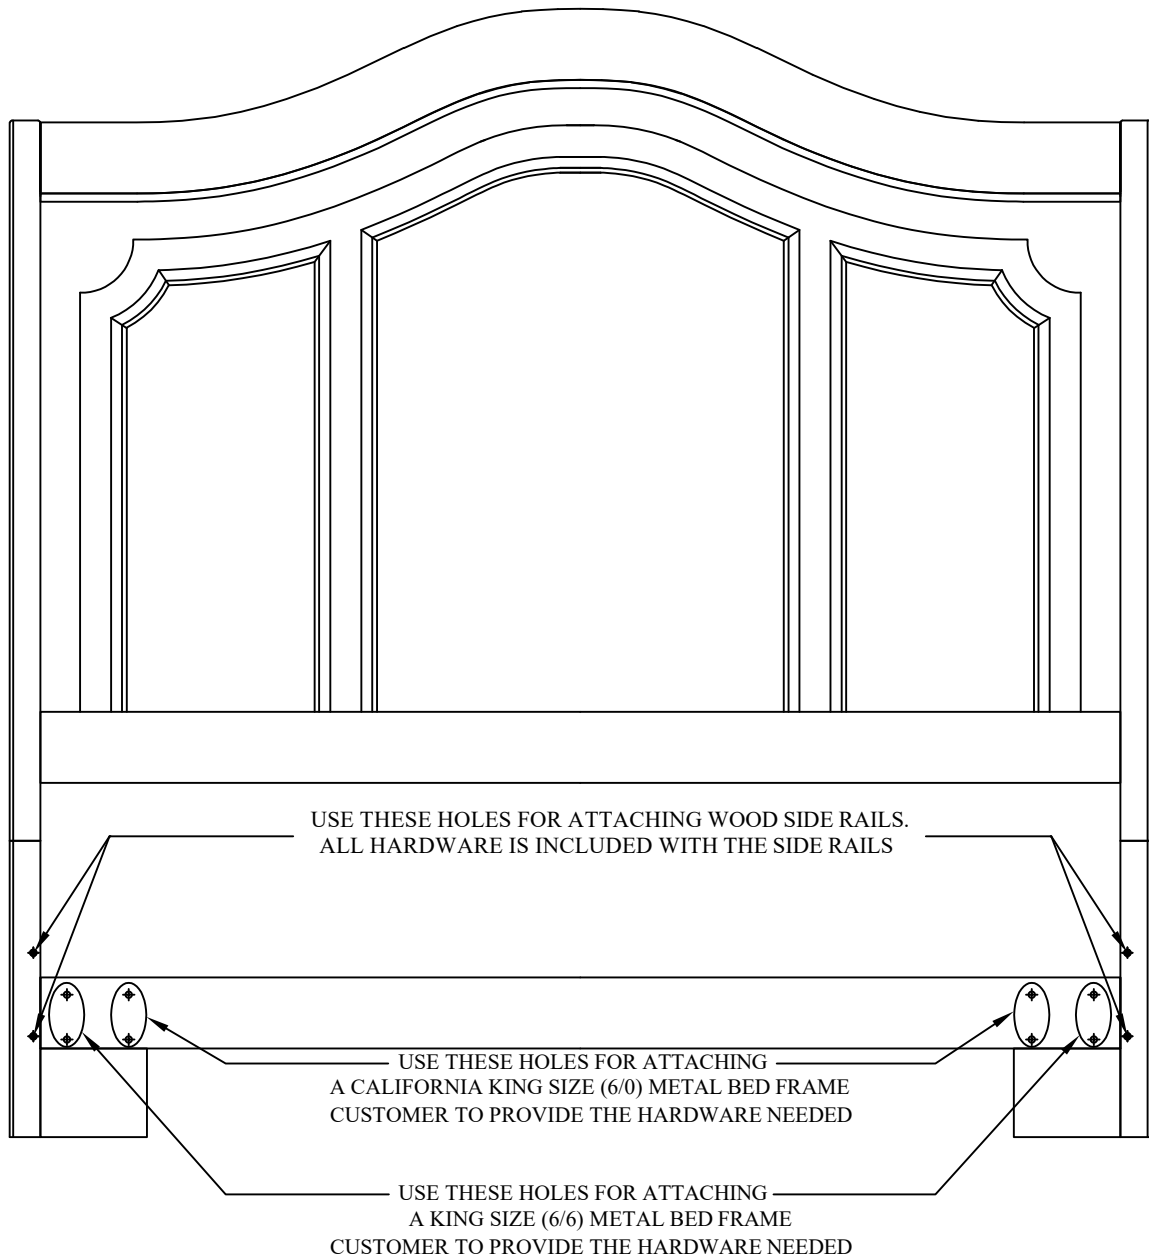

**STEP 1**

**STEP 2**

**STEP 3**

6/0 King Bed

58780 -- 6/0-6/6 Panel Headboard

58781 -- 6/0-6/6 Panel Footboard

58782 -- 6/0 Bed Rails

STEP 1

STEP 2

STEP 3

**THE HEADBOARD MAY BE USED ALONE WITH A  
KING OR CALIFORNIA KING SIZE METAL BED FRAME.**