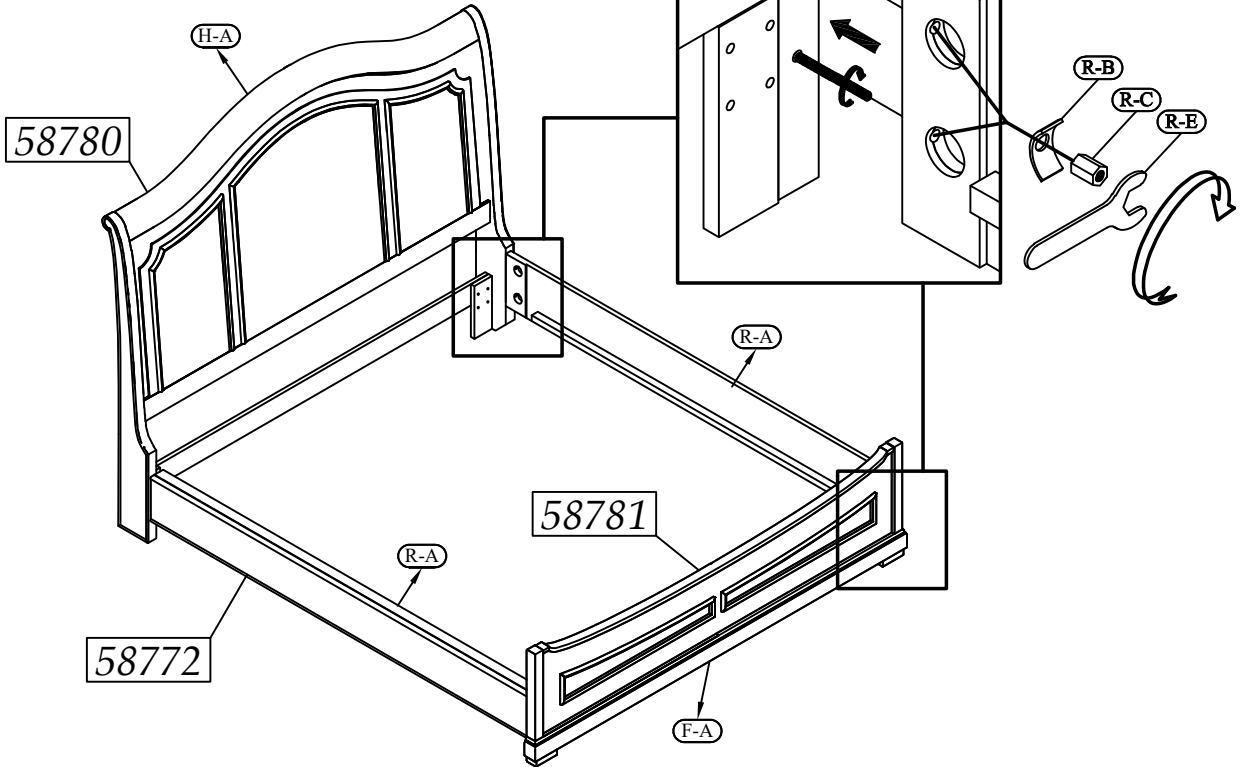

Ø5/16" X 3mm Arc Washer

(R-B)

8 pcs.

Ø5/16 Hex Nut

(R-C)

8 pcs.

Ø5/16" x 3" All-Thread

(R-D)

8 pcs.

12 mm Open Wrench

(R-E)

1 pc.

**6/6 King Bed**

58780 -- 6/0-6/6 Panel Headboard

58781 -- 6/0-6/6 Panel Footboard

58772 -- 5/0-6/6 Bed Rails