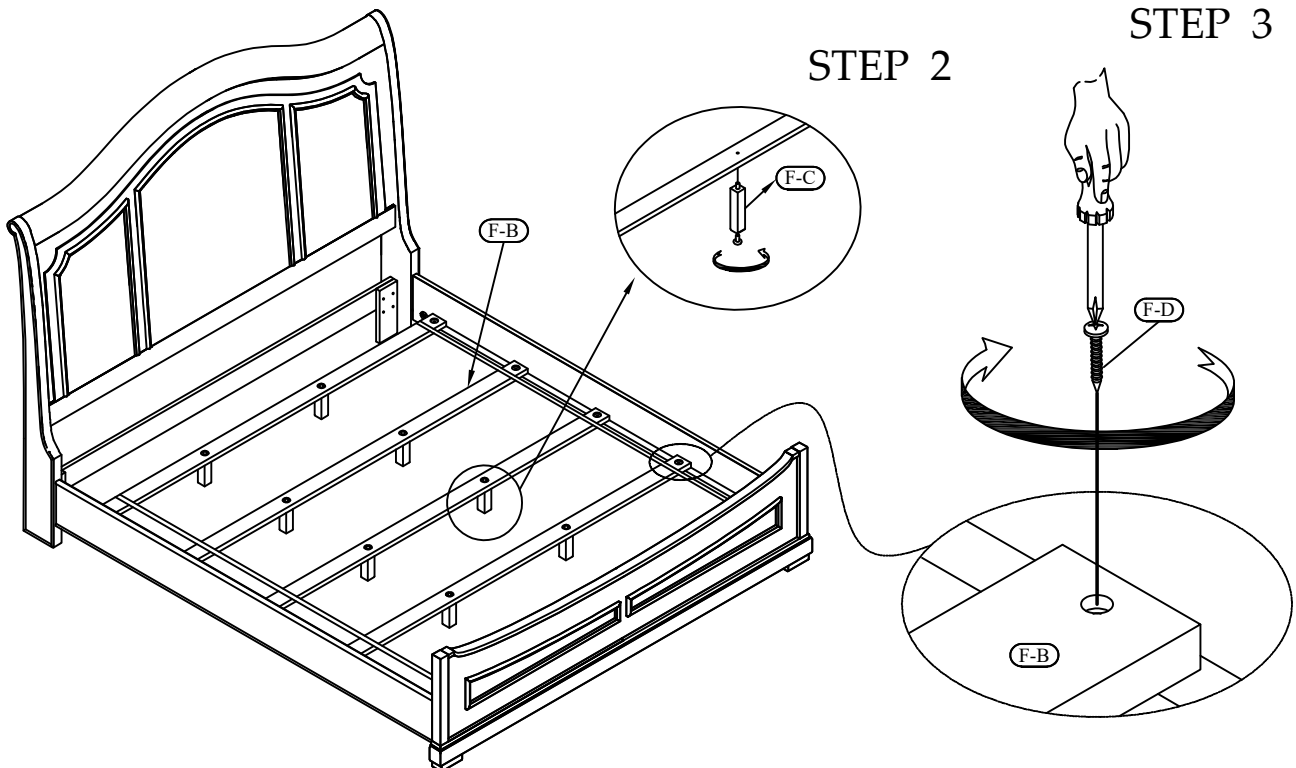

STEP 2

STEP 3