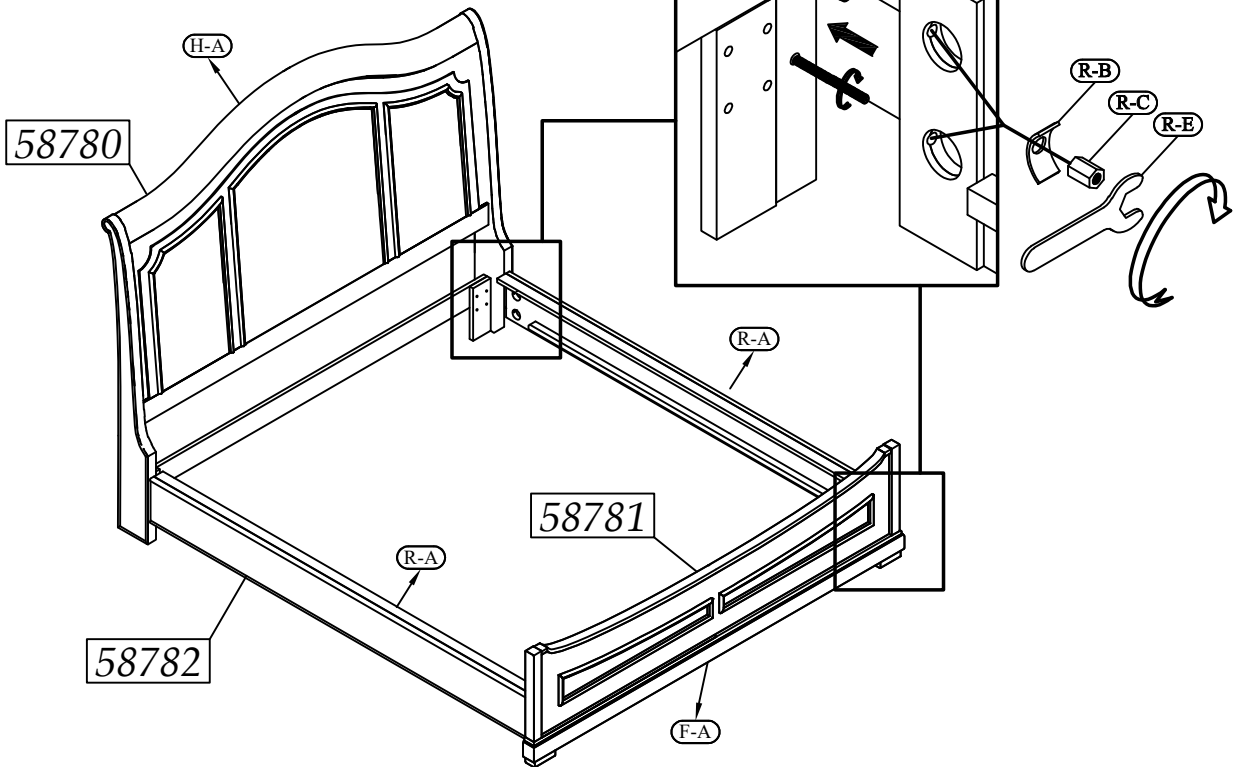

Ø5/16" X 3mm Arc Washer

(R-B)

8 pcs.

Ø5/16 Hex Nut

(R-C)

8 pcs.

Ø5/16" x 3" All-Thread

(R-D)

8 pcs.

12 mm Open Wrench

(R-E)

1 pc.

**6/6 King Bed**

58780 -- 6/0-6/6 Panel Headboard

58781 -- 6/0-6/6 Panel Footboard

58772 -- 5/0-6/6 Bed Rails

**STEP 1**

**STEP 2**

**STEP 3**

6/0 King Bed

58780 -- 6/0-6/6 Panel Headboard

58781 -- 6/0-6/6 Panel Footboard

58782 -- 6/0 Bed Rails

STEP 1

STEP 2

STEP 3

**THE HEADBOARD MAY BE USED ALONE WITH A  
KING OR CALIFORNIA KING SIZE METAL BED FRAME.**