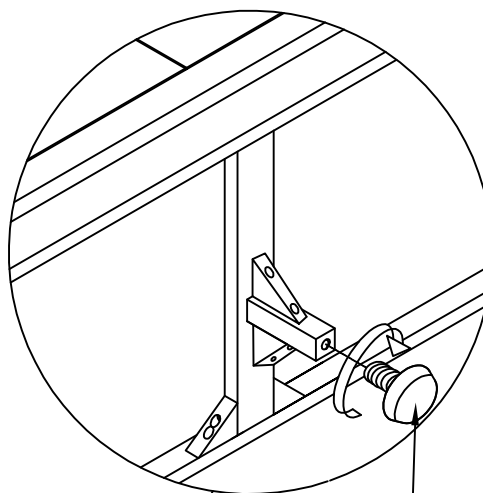

Components and Hardware List

Furniture Tipping  
Restraint Kit

(H1) 2 pcs.

58060

6-Drawer Dresser

Furniture Tipping Restraint Kit (H1)  
(Inside White Plastic Bag)

For product and personal safety, Furniture Tipping Restraint kits have been included with this unit which can help to minimize the risk of the unit accidentally tipping forward, if used and properly installed per the kit manufacturer's instructions.

Adjustable leveler.