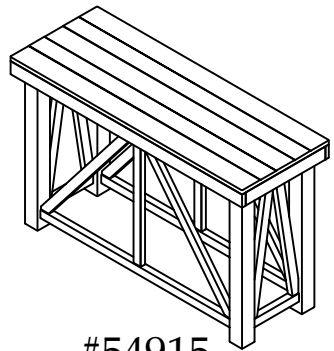

Components and Hardware List

#54915
Sofa Table

<p>Table Top</p>  <p>(A) 1 pc.</p>	<p>Front Frame & Back Frame</p>  <p>(B) 2 pcs.</p>	<p>Leg Frame</p>  <p>(C) 2 pcs.</p>			
<p>M5/16" x 1-1/2" Long Allen Head Bolt</p>  <p>(D) 6 pcs.</p>	<p>M5/16" x 3/4" Long Allen Head Bolt</p>  <p>(E) 8 pcs.</p>	<p>5/16" Spring Washer</p>  <p>(F) 14 pcs.</p>	<p>5/16" x 19*2mm Flat Washer</p>  <p>(G) 14 pcs.</p>	<p>5mm Allen Wrench</p>  <p>(H) 1 pc.</p>	
<p>L-Bracket</p>  <p>(I) 4 pcs.</p>	<p>Furniture Tip Restraint Kit</p>  <p>(J) 1 pc.</p>	<p>Be sure to check all packing material carefully for small parts, which may have come loose inside the carton during shipment.</p>			