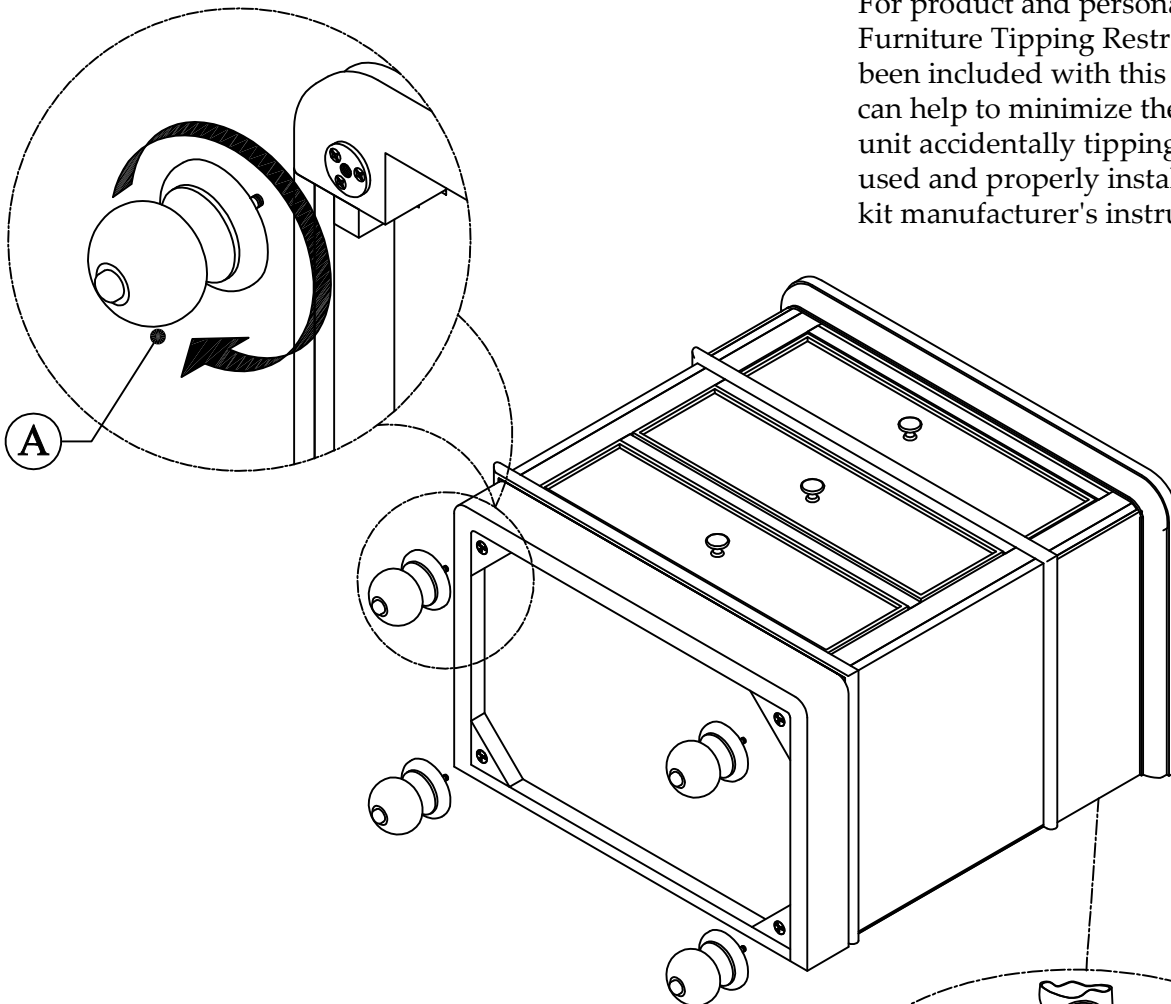

Components and Hardware List

 (A)	Bun Foot 4 pcs.	 Furniture Tipping Restraint Kit (H1) 1 pc.
--	------------------------	--

52869
3-Drawer Nightstand

To prevent possible scratches and damage, this furniture must be assembled by two people on a soft surface such as a blanket or carpet.

For product and personal safety, a Furniture Tipping Restraint kit has been included with this unit which can help to minimize the risk of the unit accidentally tipping forward, if used and properly installed per the kit manufacturer's instructions.

Furniture Tipping Restraint Kit
 inside white plastic bag (H1)