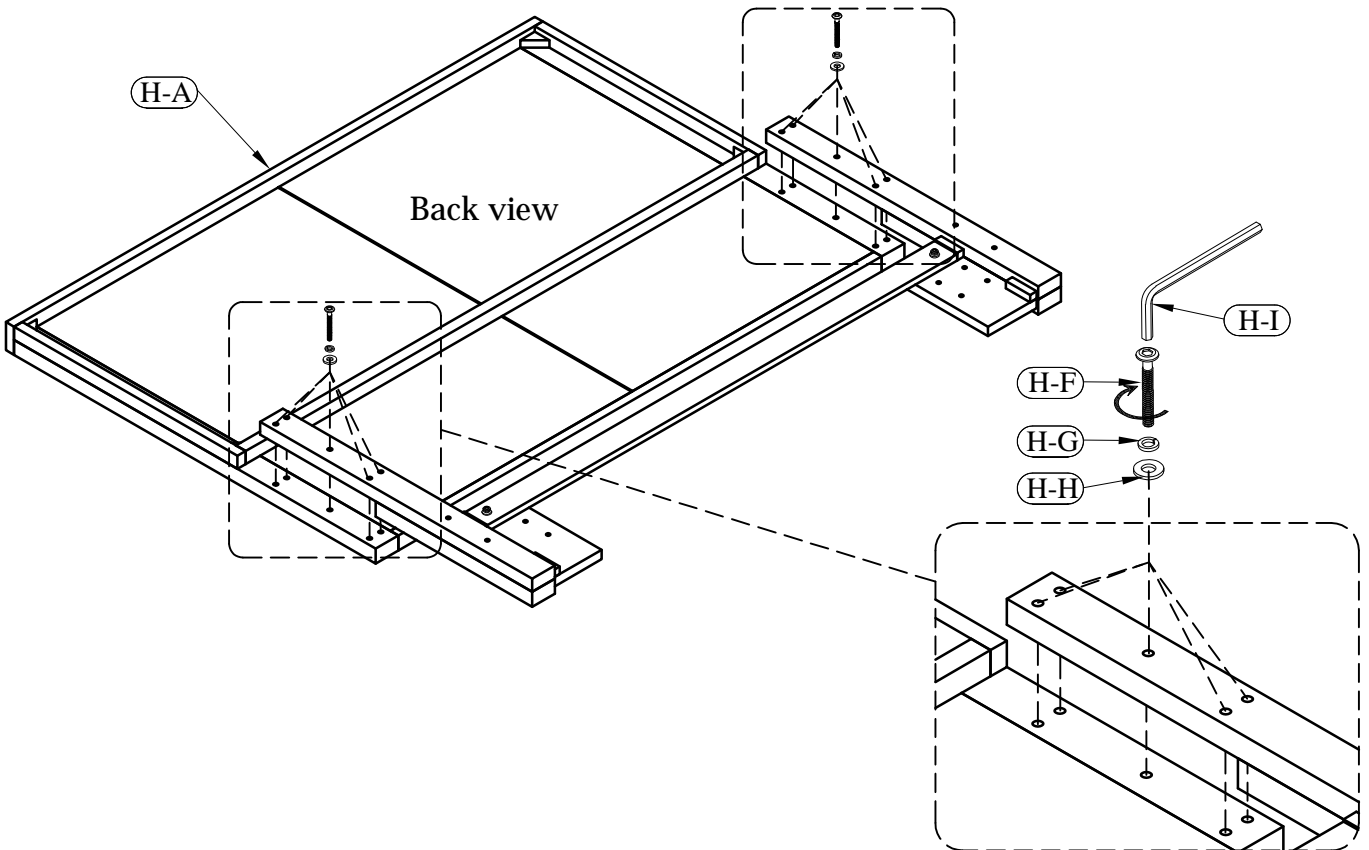

**Hardware and Parts packed with the Bed Rails**

<p>50572 - Bed Rails</p>  <p>(R-A) 2 pcs.</p>	<p>Ø5/16" Curved Washer</p>  <p>(R-B) 8 pcs.</p>	<p>Ø5/16" x 17mm Nut</p>  <p>(R-C) 16 pcs.</p>	<p>Ø5/16" - 18 x 3-1/8" Long Bolt</p>  <p>(R-D) 16 pcs.</p>	<p>12 mm Open Wrench</p>  <p>(R-E) 1 pc.</p>
--	---	---	---	---

- 5/0 Queen Panel Bed**  
 50570 -- 5/0 Panel Headboard  
 50571 -- 5/0 Panel Footboard  
 50572 -- 5/0-6/6 Side Rails

50570 -- 5/0 Panel Headboard

Step 1

Step 2

50570 -- 5/0 Panel Headboard

50571 -- 5/0 Panel Footboard