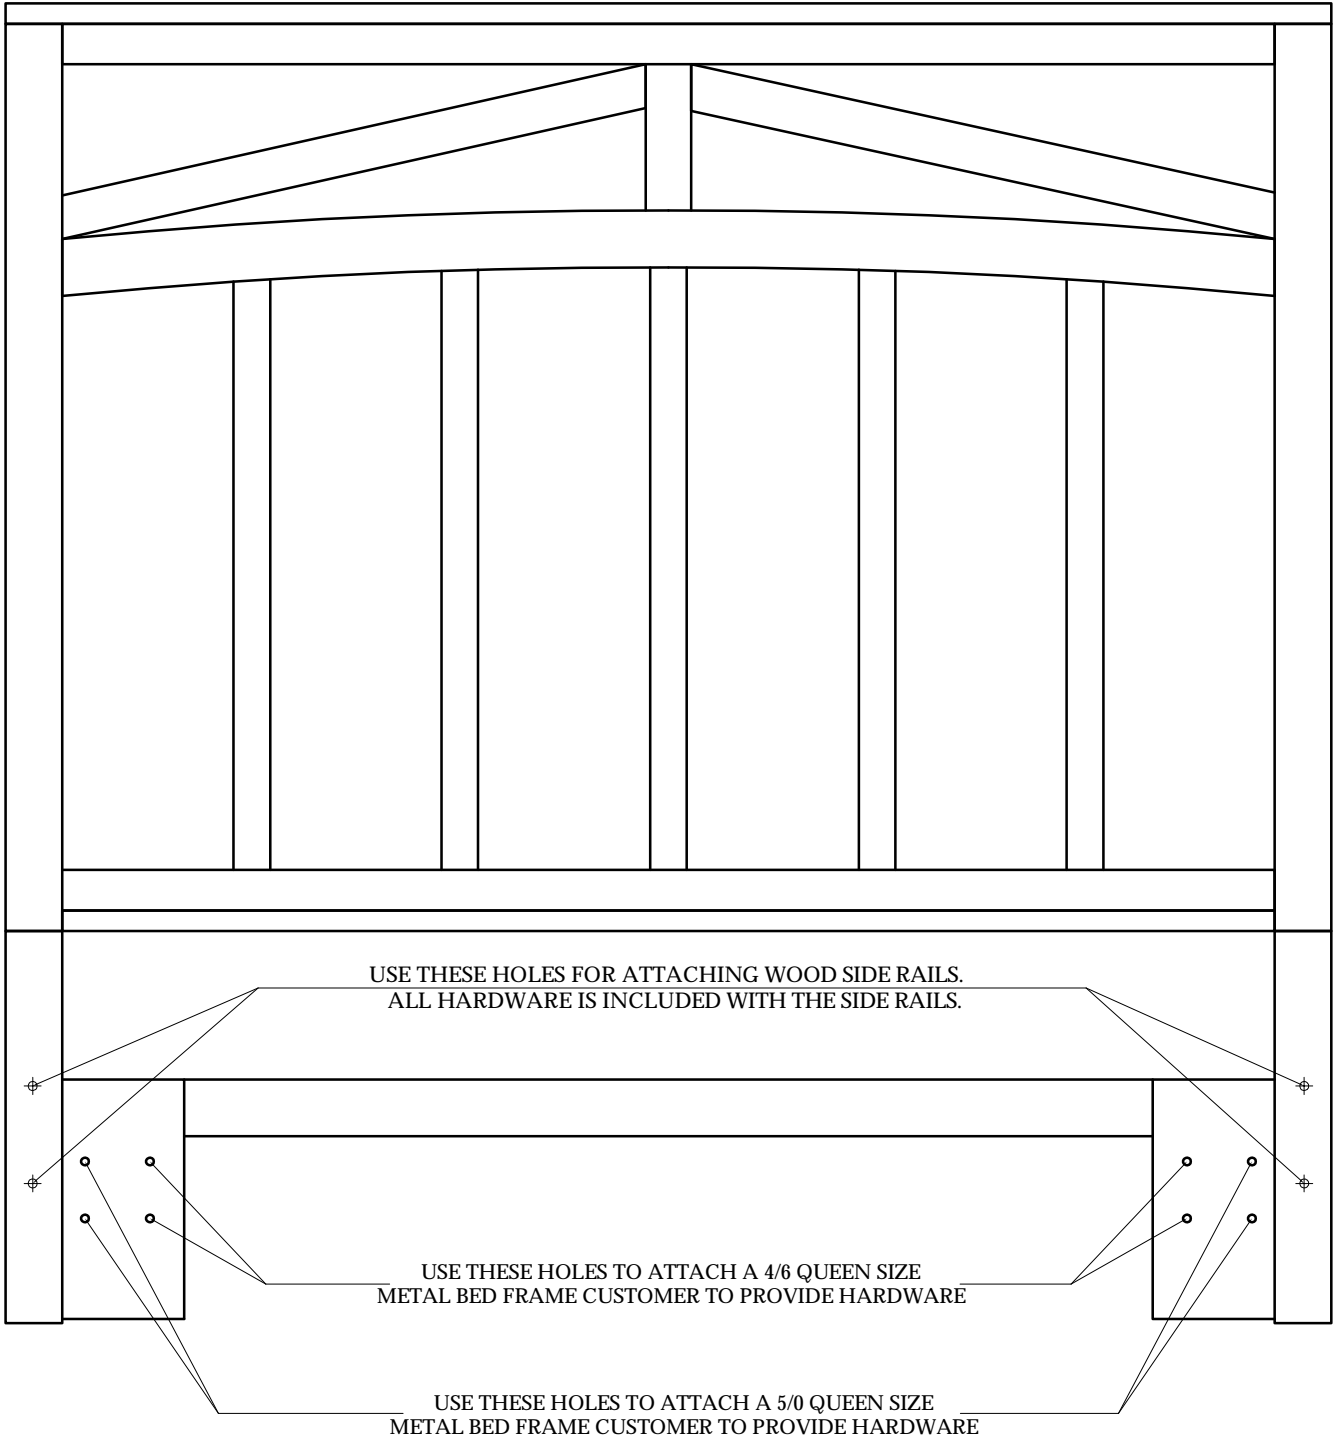

**Hardware and Parts packed with the Headboard**

<p>Panel Headboard - 50570</p>  <p>(H-A) 1 pc.</p>	<p>Headboard Post Right</p>  <p>(H-B) 1 pc.</p>	<p>Headboard Post Left</p>  <p>(H-C) 1 pc.</p>	<p>Headboard Stretcher</p>  <p>(H-D) 1 pc.</p>	
<p>Allen H Ø5/16" - 18</p>  <p>(H-E) 2 pcs.</p>	<p>Headboard Post (Left)</p>  <p>(H-F) 10 pcs.</p>	<p>Ø5/16" Spring Washer</p>  <p>(H-G) 12 pcs.</p>	<p>Ø5/16" x Ø19mm Flat Washer</p>  <p>(H-H) 12 pcs.</p>	<p>4mm Allen key</p>  <p>(H-I) 1 pc.</p>

**Hardware and Parts packed with the Footboard**

<p>Panel Footboard - 50571</p>  <p>(F-A) 1 pc.</p>	<p>Slats (61-3/16" long)</p>  <p>(F-B) 5 pcs.</p>	<p>Support leg (7-7/8" x 1-1/4" x 1-1/4")</p>  <p>(F-C) 5 pcs.</p>	<p>Wood Screw Ø4 x 30 (mm)</p>  <p>(F-D) 10 pcs.</p>
---	--	---	---

**Hardware and Parts packed with the Bed Rails**

<p>50572 - Bed Rails</p>  <p>(R-A) 2 pcs.</p>	<p>Ø5/16" Curved Washer</p>  <p>(R-B) 8 pcs.</p>	<p>Ø5/16" x 17mm Nut</p>  <p>(R-C) 16 pcs.</p>	<p>Ø5/16" - 18 x 3-1/8" Long Bolt</p>  <p>(R-D) 16 pcs.</p>	<p>12 mm Open Wrench</p>  <p>(R-E) 1 pc.</p>
--	---	---	---	---

Step 2

50570 -- 5/0 Panel Headboard  
50571 -- 5/0 Panel Footboard  
50572 -- 5/0-6/6 Side Rails

Step 3

Step 4

Step 5

5/0 Queen Panel Bed  
50570 -- 5/0 Panel Headboard

The headboard may be used alone with a Queen size metal bed frame.