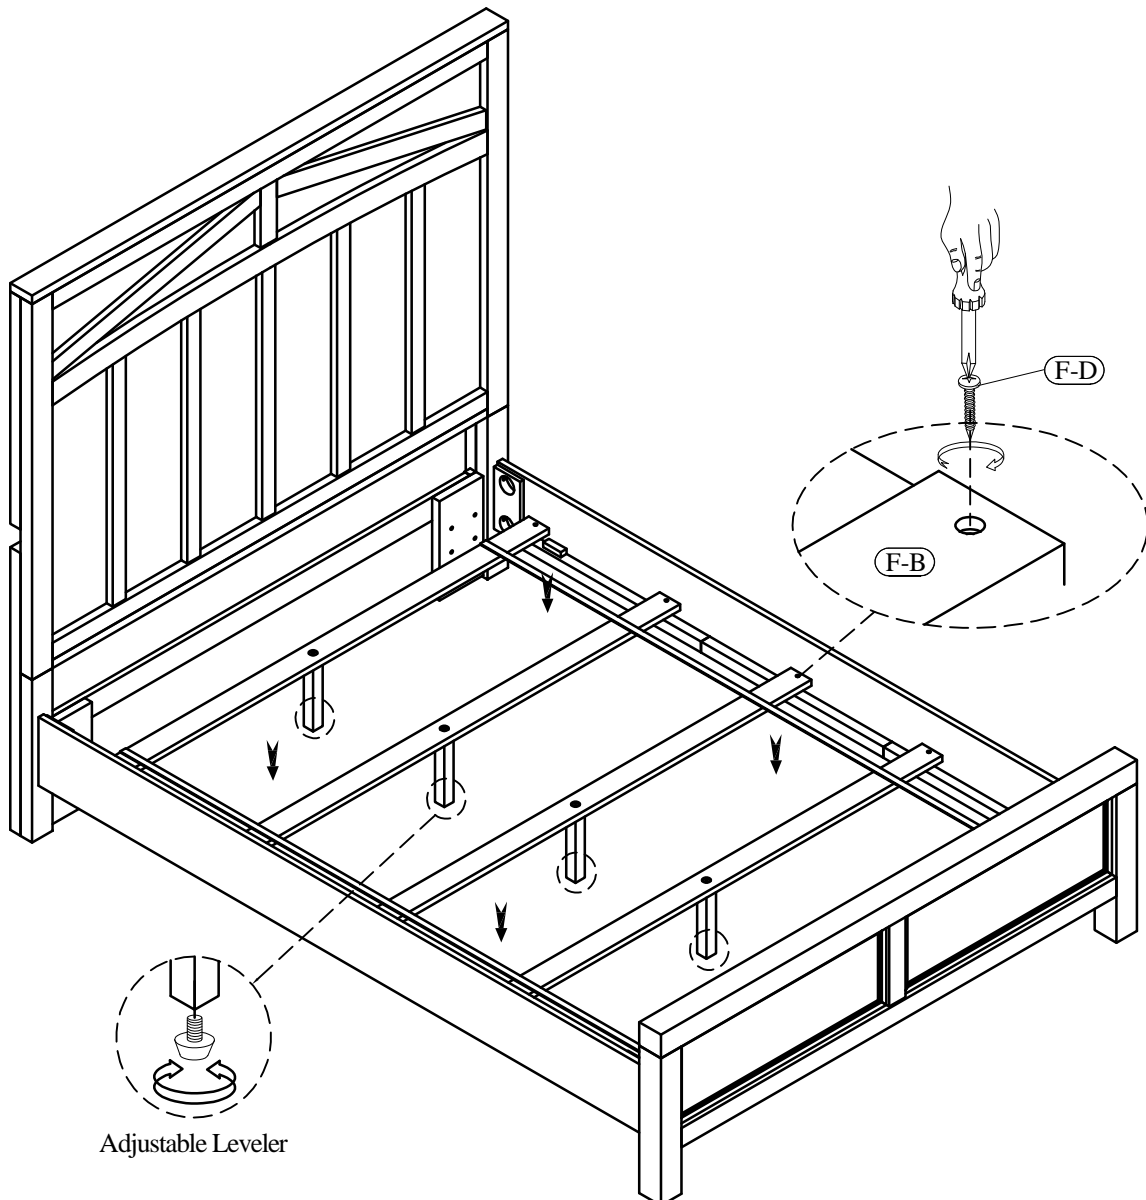

**Hardware and Parts packed with the Headboard**

<p>Panel Headboard - 50570</p>  <p>(H-A) 1 pc.</p>	<p>Headboard Post Right</p>  <p>(H-B) 1 pc.</p>	<p>Headboard Post Left</p>  <p>(H-C) 1 pc.</p>	<p>Headboard Stretcher</p>  <p>(H-D) 1 pc.</p>	
<p>Allen H Ø5/16" - 18</p>  <p>(H-E) 2 pcs.</p>	<p>Headboard Post (Left)</p>  <p>(H-F) 10 pcs.</p>	<p>Ø5/16" Spring Washer</p>  <p>(H-G) 12 pcs.</p>	<p>Ø5/16" x Ø19mm Flat Washer</p>  <p>(H-H) 12 pcs.</p>	<p>4mm Allen key</p>  <p>(H-I) 1 pc.</p>

**Hardware and Parts packed with the Footboard**

<p>Panel Footboard - 50571</p>  <p>(F-A) 1 pc.</p>	<p>Slats (61-3/16" long)</p>  <p>(F-B) 5 pcs.</p>	<p>Support leg (7-7/8" x 1-1/4" x 1-1/4")</p>  <p>(F-C) 5 pcs.</p>	<p>Wood Screw Ø4 x 30 (mm)</p>  <p>(F-D) 10 pcs.</p>
---	--	---	---

**Hardware and Parts packed with the Bed Rails**

<p>50572 - Bed Rails</p>  <p>(R-A) 2 pcs.</p>	<p>Ø5/16" Curved Washer</p>  <p>(R-B) 8 pcs.</p>	<p>Ø5/16" x 17mm Nut</p>  <p>(R-C) 16 pcs.</p>	<p>Ø5/16" - 18 x 3-1/8" Long Bolt</p>  <p>(R-D) 16 pcs.</p>	<p>12 mm Open Wrench</p>  <p>(R-E) 1 pc.</p>
--	---	---	---	---

Step 2

50570 -- 5/0 Panel Headboard  
50571 -- 5/0 Panel Footboard  
50572 -- 5/0-6/6 Side Rails

Step 3

Step 4

Step 5

5/0 Queen Panel Bed  
50570 -- 5/0 Panel Headboard

The headboard may be used alone with a Queen size metal bed frame.