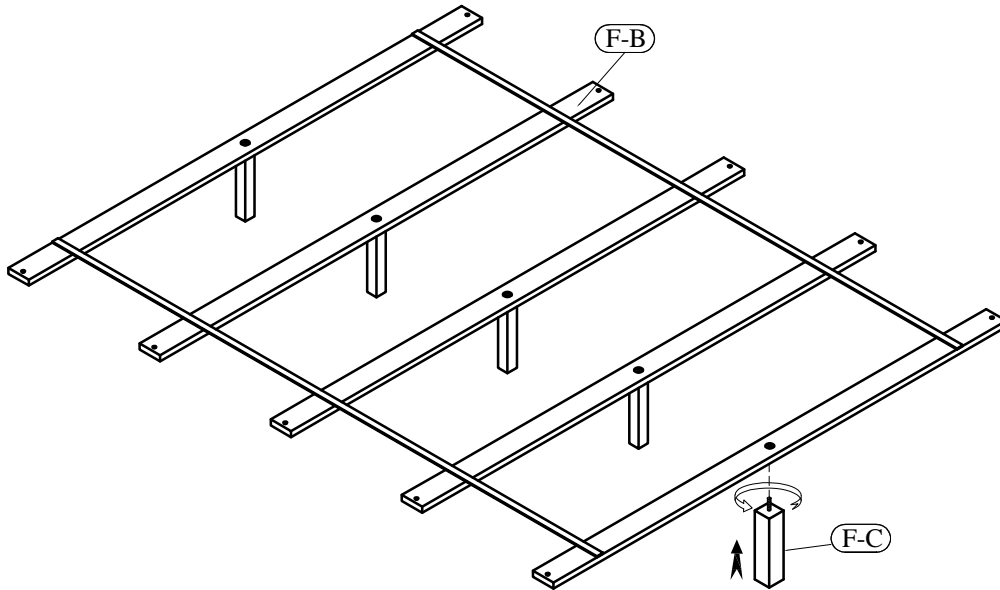

**Hardware and Parts packed with the Bed Rails**

<p>50572 - Bed Rails</p>  <p>(R-A) 2 pcs.</p>	<p>Ø5/16" Curved Washer</p>  <p>(R-B) 8 pcs.</p>	<p>Ø5/16" x 17mm Nut</p>  <p>(R-C) 16 pcs.</p>	<p>Ø5/16" - 18 x 3-1/8" Long Bolt</p>  <p>(R-D) 16 pcs.</p>	<p>12 mm Open Wrench</p>  <p>(R-E) 1 pc.</p>
--	---	---	---	---

Step 2

50570 -- 5/0 Panel Headboard  
50571 -- 5/0 Panel Footboard  
50572 -- 5/0-6/6 Side Rails

Step 3

Step 4

Step 5

5/0 Queen Panel Bed  
50570 -- 5/0 Panel Headboard

The headboard may be used alone with a Queen size metal bed frame.