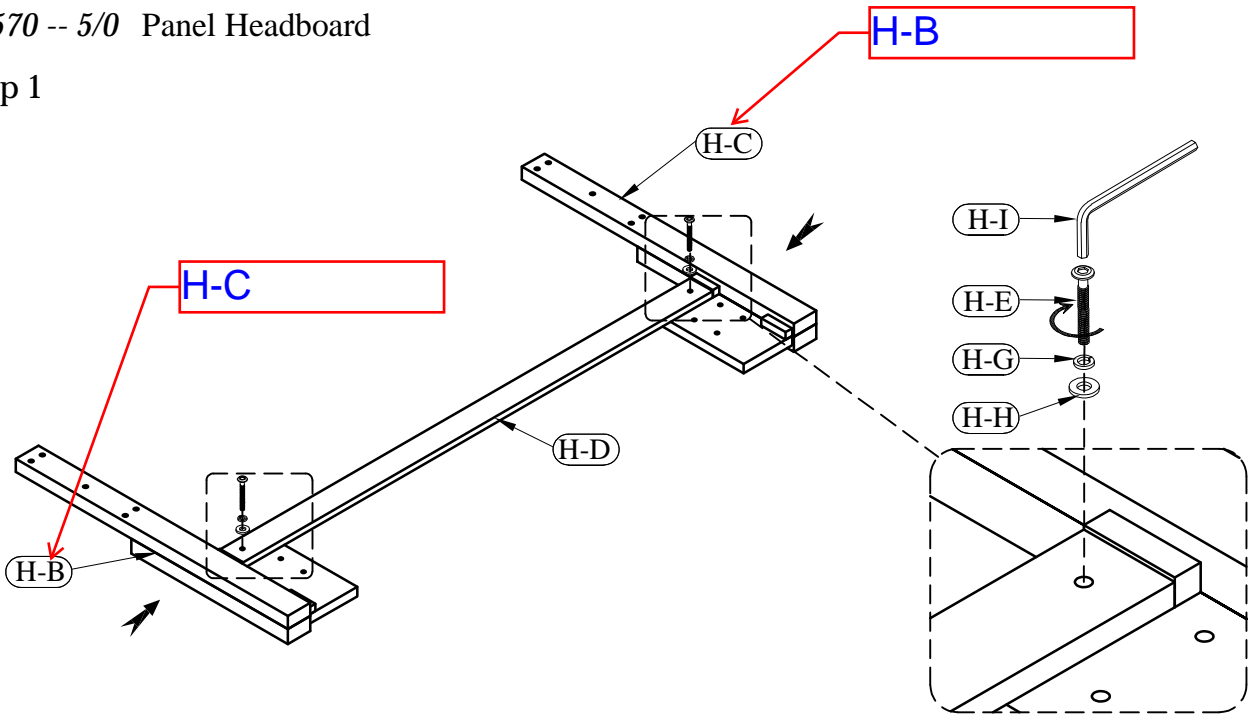

50570 -- 5/0 Panel Headboard

Step 1

Step 2