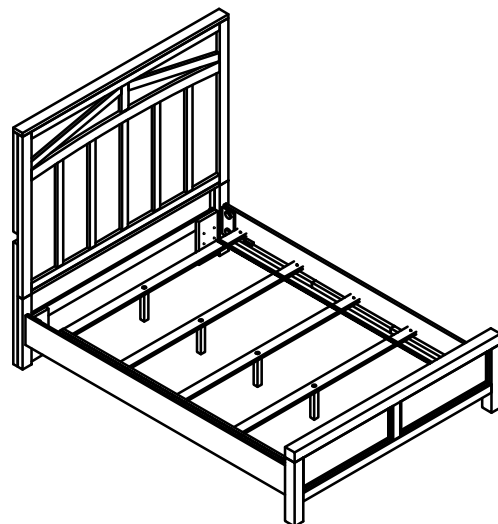

Warning :

- Be sure to check all packing material carefully for small parts, which may have come loose inside the carton during shipment.
- To prevent possible scratches and damage, this furniture **MUST BE ASSEMBLED BY TWO PEOPLE** on a soft surface such as a blanket or carpet.

Hardware and Parts packed with the Headboard

Panel Headboard - 50570 (H-A) 1 pc.	Headboard Post Right (H-B) 1 pc.	Headboard Post Left (H-C) 1 pc.	Headboard Stretcher (H-D) 1 pc.	
Allen H Ø5/16" - 18 (H-E) 2 pcs.	Headboard Post (Left) (H-F) 10 pcs.	Ø5/16" Spring Washer (H-G) 12 pcs.	Ø5/16" x Ø19mm Flat Washer (H-H) 12 pcs.	4mm Allen key (H-I) 1 pc.

Hardware and Parts packed with the Footboard

Panel Footboard - 50571 (F-A) 1 pc.	Slats (61-3/16" long) (F-B) 5 pcs.	Support leg (7-7/8" x 1-1/4" x 1-1/4") (F-C) 5 pcs.	Wood Screw Ø4 x 30 (mm) (F-D) 10 pcs.

Hardware and Parts packed with the Bed Rails

50572 - Bed Rails (R-A) 2 pcs.	Ø5/16" Curved Washer (R-B) 8 pcs.	Ø5/16" x 17mm Nut (R-C) 16 pcs.	Ø5/16" - 18 x 3-1/8" Long Bolt (R-D) 16 pcs.	12 mm Open Wrench (R-E) 1 pc.

1. **5/0 Queen Panel Bed**
   50570 -- 5/0 Panel Headboard
   50571 -- 5/0 Panel Footboard
   50572 -- 5/0-6/6 Side Rails