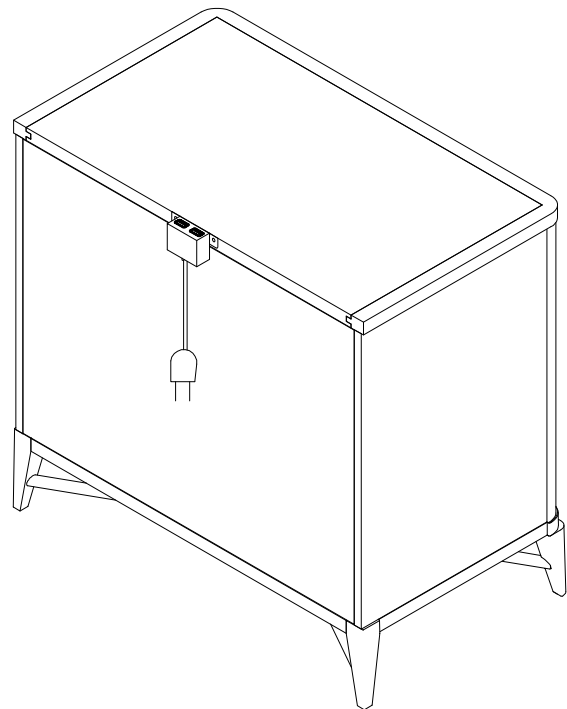

**Components and Hardware List**

**Furniture Tipping Restraint Kit**

**A**

1 pc.

#50269

**3-Drawer Nightstand**

Be sure to check all packing material carefully for small parts, which may have come loose inside the carton during shipment.

**Furniture Tipping Restraint Kit (A)  
(Inside White Plastic Bag)**

For product and personal safety, a Furniture Tipping Restraint kit has been included with this unit which can help to minimize the risk of the unit accidentally tipping forward, if used and properly installed per the manufacturer's instructions.

**Adjustable leveler**