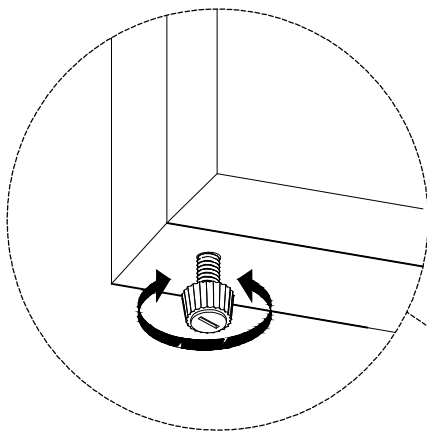

Components and Hardware List

Table Top Large	Table Top Small	Leg Frame Top	Leg Frame Bottom		
				<p>#48712 Tiered Chairside Table</p>	
(A) 1 pc.	(B) 1 pc.	(C) 1 pc.	(D) 1 pc.		
M4 Allen Key 58x23x4mm	1/4 - 20 x 18mm Allen Head Bolt	1/4 - Ø12x1mm Spring Washer	1/4 - Ø16x2mm Flat Washer	1/4 - 20 x 40 mm Allen Head Bolt	
(E) 1 pc.	(F) 6 pcs.	(G) 7 pcs.	(H) 7 pcs.	(I) 1 pc.	

Step 1: Do not fully tighten the bolts

Step 2: Do not fully tighten the bolts

Step 3: Using the Allen key to tighten all bolts

Adjustable Leveler