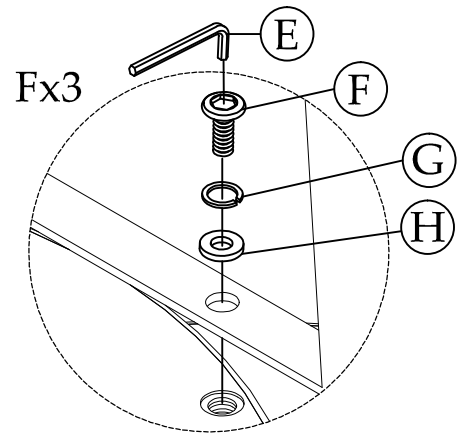

Components and Hardware List

Table Top Large	Table Top Small	Leg Frame Top	Leg Frame Bottom		
				<p>#48712 Tiered Chairside Table</p>	
(A) 1 pc.	(B) 1 pc.	(C) 1 pc.	(D) 1 pc.		
M4 Allen Key 58x23x4mm	1/4 - 20 x 18mm Allen Head Bolt	1/4 - Ø12x1mm Spring Washer	1/4 - Ø16x2mm Flat Washer	1/4 - 20 x 40 mm Allen Head Bolt	
(E) 1 pc.	(F) 6 pcs.	(G) 7 pcs.	(H) 7 pcs.	(I) 1 pc.	

Step 1: Do not fully tighten the bolts

Step 2: Do not fully tighten the bolts

Step 3: Using the Allen key to tighten all bolts

Adjustable Leveler