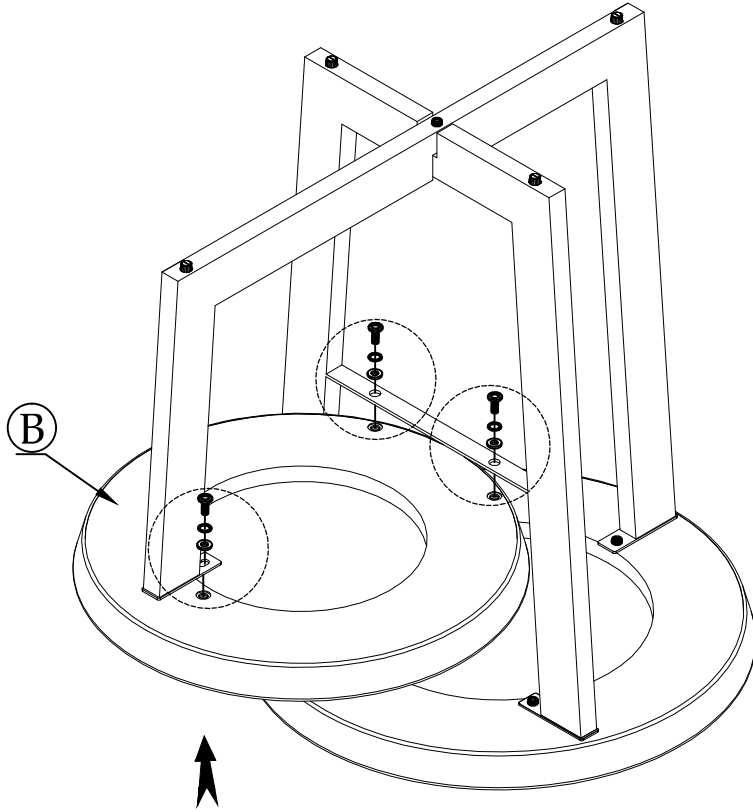

Components and Hardware List

Table Top Large	Table Top Small	Leg Frame Top	Leg Frame Bottom		
				<p>#48712 Tiered Chairside Table</p>	
(A) 1 pc.	(B) 1 pc.	(C) 1 pc.	(D) 1 pc.		
M4 Allen Key 58x23x4mm	1/4 - 20 x 18mm Allen Head Bolt	1/4 - Ø12x1mm Spring Washer	1/4 - Ø16x2mm Flat Washer	1/4 - 20 x 40 mm Allen Head Bolt	
(E) 1 pc.	(F) 6 pcs.	(G) 7 pcs.	(H) 7 pcs.	(I) 1 pc.	

Step 1: Do not fully tighten the bolts

Step 2: Do not fully tighten the bolts

Step 3: Using the Allen key to tighten all bolts

Adjustable Leveler