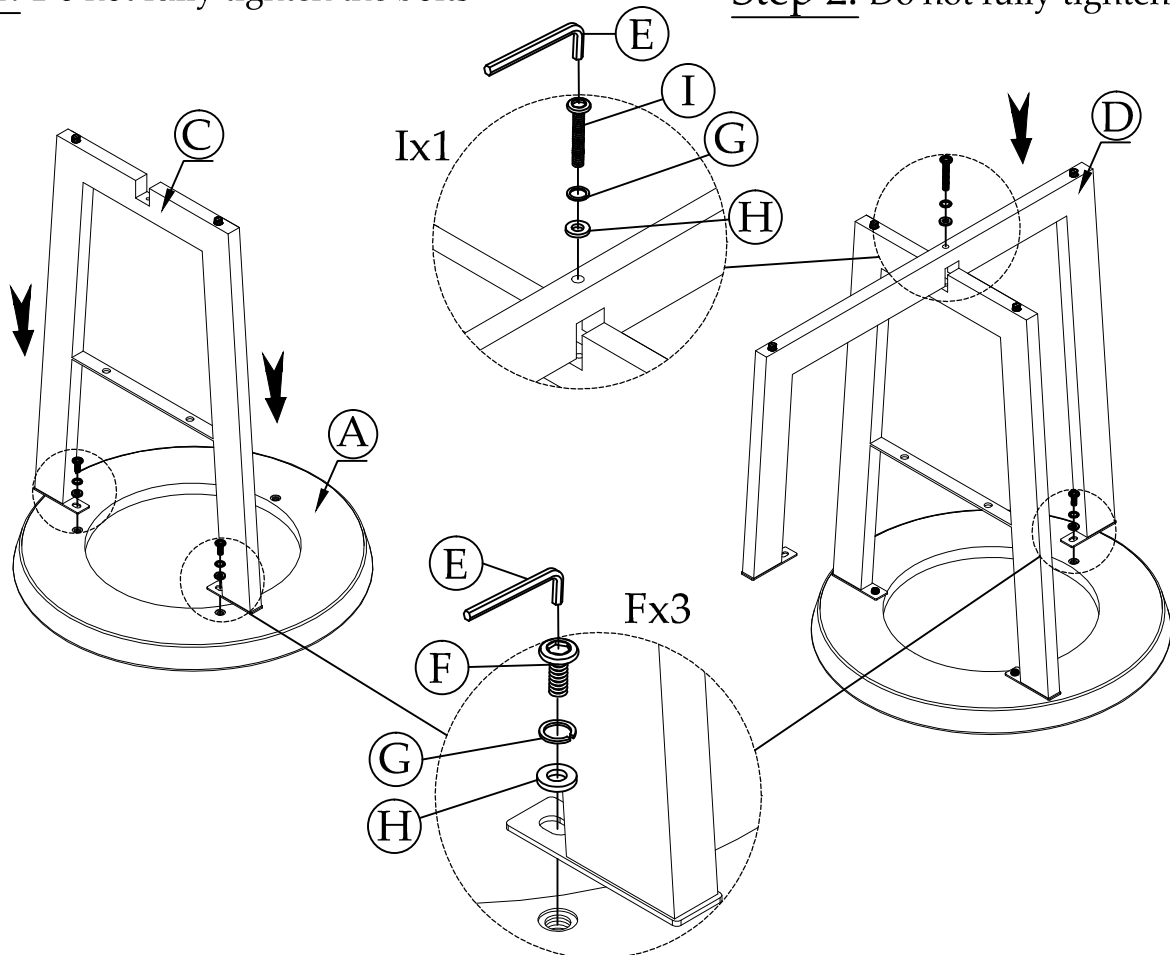

email: info@riverside-furniture.com

Warning :

- Be sure to check all packing material carefully for small parts, which may have come loose inside the carton during shipment.
- To prevent possible scratches and damage, this furniture **MUST BE ASSEMBLED BY TWO PEOPLE** on a soft surface such as a blanket or carpet.

Components and Hardware List

Table Top Large	Table Top Small	Leg Frame Top	Leg Frame Bottom		
				<p>#48712 Tiered Chairside Table</p>	
(A) 1 pc.	(B) 1 pc.	(C) 1 pc.	(D) 1 pc.		
M4 Allen Key 58x23x4mm	1/4 - 20 x 18mm Allen Head Bolt	1/4 - Ø12x1mm Spring Washer	1/4 - Ø16x2mm Flat Washer	1/4 - 20 x 40 mm Allen Head Bolt	
(E) 1 pc.	(F) 6 pcs.	(G) 7 pcs.	(H) 7 pcs.	(I) 1 pc.	

Step 1: Do not fully tighten the bolts

Step 2: Do not fully tighten the bolts

Step 3: Using the Allen key to tighten all bolts

Adjustable Leveler