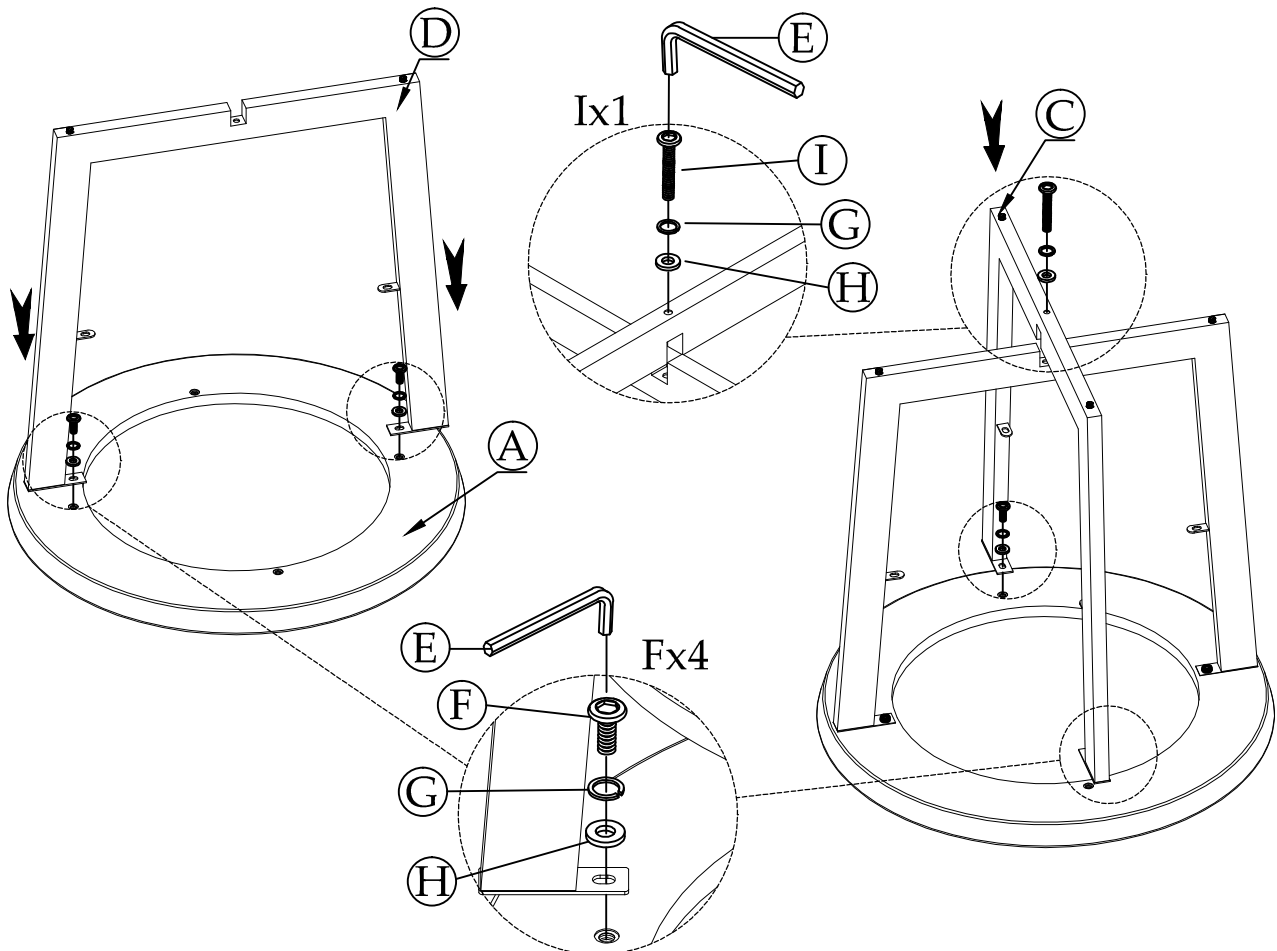

**Warning :**

- Be sure to check all packing material carefully for small parts, which may have come loose inside the carton during shipment.
- To prevent possible scratches and damage, this furniture **MUST BE ASSEMBLED BY TWO PEOPLE** on a soft surface such as a blanket or carpet.

#48709  
Round End Table

**Components and Hardware List**

Table Top	Shelf Assembly	Bottom Leg Frame	Top Leg Frame	
1 pc.	1 pc.	1 pc.	1 pc.	
M4 Allen Key 58x23x4mm	1/4 - 20 x 18mm Allen Head Bolt	1/4 - Ø12x1mm Spring Washer	1/4 - Ø16x2mm Flat Washer	1/4 - 20 x 40 mm Allen Head Bolt
1 pc.	8 pcs.	9 pcs.	9 pcs.	1 pc.

Step 1: Do not fully tighten the bolts

Step 2: Do not fully tighten the bolts

Step 3: Using the Allen key to tighten all bolts

Adjustable Leveler