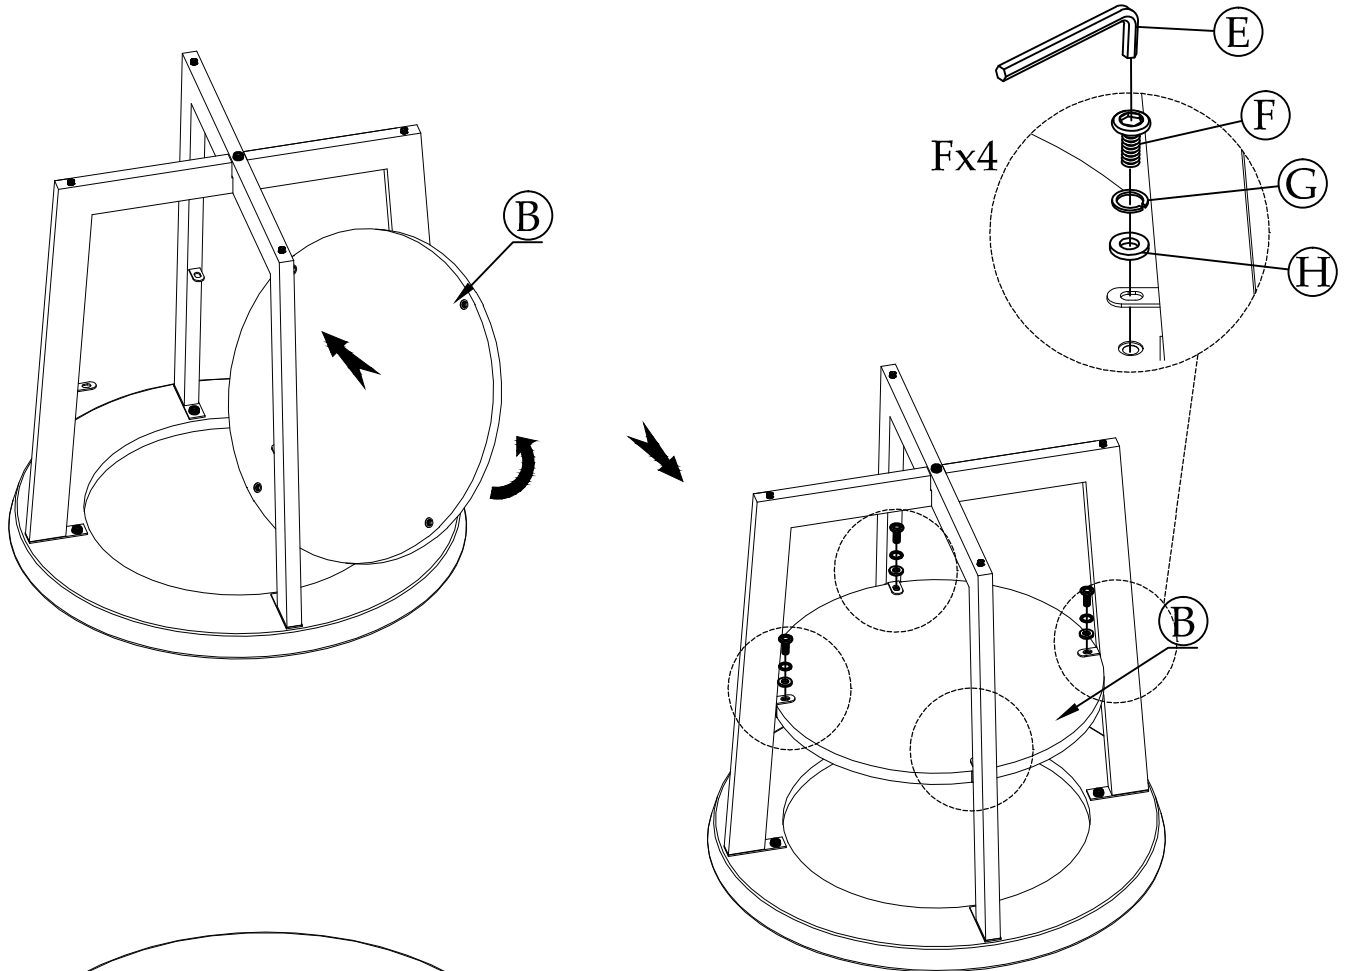

#48709  
Round End Table

**Components and Hardware List**

Table Top	Shelf Assembly	Bottom Leg Frame	Top Leg Frame	
1 pc.	1 pc.	1 pc.	1 pc.	
M4 Allen Key 58x23x4mm	1/4 - 20 x 18mm Allen Head Bolt	1/4 - Ø12x1mm Spring Washer	1/4 - Ø16x2mm Flat Washer	1/4 - 20 x 40 mm Allen Head Bolt
1 pc.	8 pcs.	9 pcs.	9 pcs.	1 pc.

Step 1: Do not fully tighten the bolts

Step 2: Do not fully tighten the bolts

Step 3: Using the Allen key to tighten all bolts

Adjustable Leveler