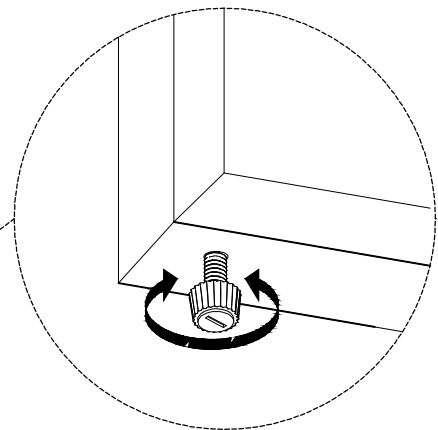

#48709  
Round End Table

**Components and Hardware List**

Table Top	Shelf Assembly	Bottom Leg Frame	Top Leg Frame	
1 pc.	1 pc.	1 pc.	1 pc.	
M4 Allen Key 58x23x4mm	1/4 - 20 x 18mm Allen Head Bolt	1/4 - Ø12x1mm Spring Washer	1/4 - Ø16x2mm Flat Washer	1/4 - 20 x 40 mm Allen Head Bolt
1 pc.	8 pcs.	9 pcs.	9 pcs.	1 pc.

Step 1: Do not fully tighten the bolts

Step 2: Do not fully tighten the bolts

Step 3: Using the Allen key to tighten all bolts

Adjustable Leveler