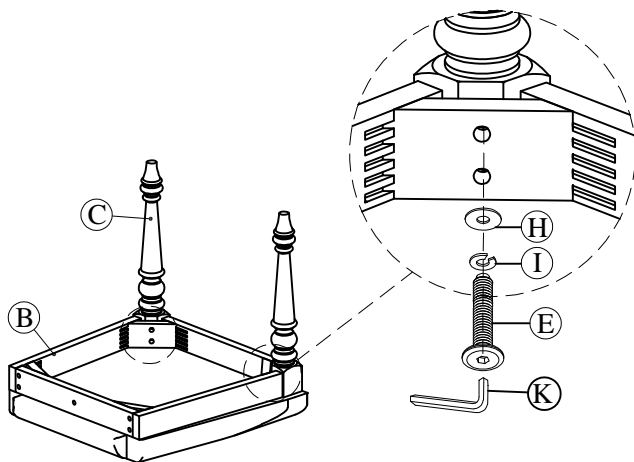

Warning :

- Be sure to check all packing material carefully for small parts, which may have come loose inside the carton during shipment.
- To prevent possible scratches and damage, this furniture must be assembled on a soft surface such as a blanket or carpet.

Components and Hardware List

Chair Back 1 PC.	Seat Frame 1 PC.	Front Leg 2 PCS.	Allen Head Bolt Ø5/16"x3"	Allen Head Bolt Ø5/16"x2"
Allen Head Bolt Ø5/16"x1-1/2"	Flat Washer Ø5/16"x19mm	Spring washer Ø5/16"	4mm Allen Key	

STEP 1

STEP 2

COMPLETE