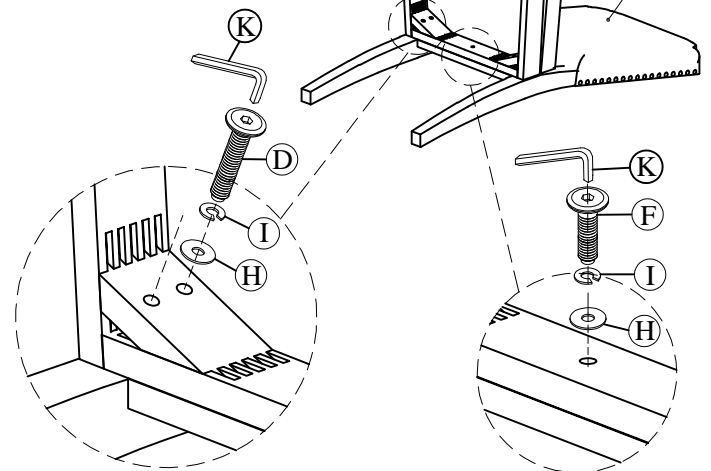

47557
Uph Side Chair

Components and Hardware List

<p>Chair Back 1 PC.</p>	<p>Seat Frame 1 PC.</p>	<p>Front Leg 2 PCS.</p>	<p>Allen Head Bolt Ø5/16"x3"</p>	<p>Allen Head Bolt Ø5/16"x2"</p>
<p>Allen Head Bolt Ø5/16"x1-1/2"</p>	<p>Flat Washer Ø5/16"x19mm</p>	<p>Spring washer Ø5/16"</p>	<p>4mm Allen Key</p>	

STEP 1

STEP 2

COMPLETE