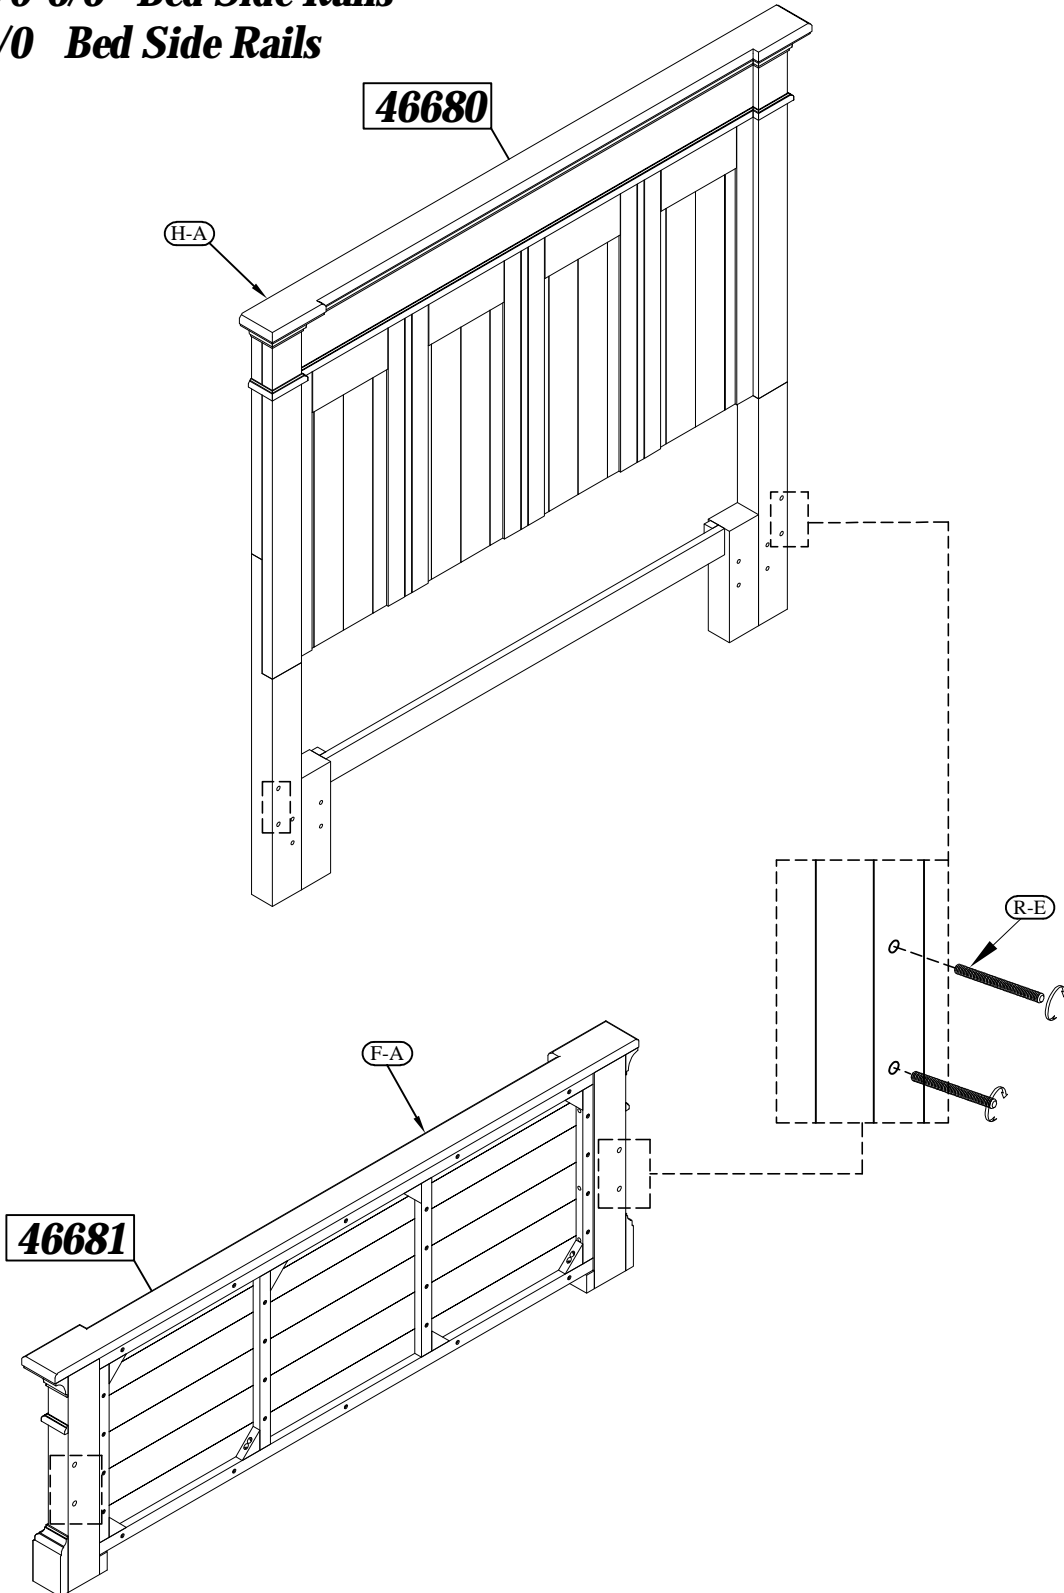

6/6 King panel Bed

46680 -- 6/6 Panel Headboard

46681 -- 6/6 Panel Footboard

46672 -- 5/0-6/6 Bed Side Rails

46682 -- 6/0 Bed Side Rails

STEP 3