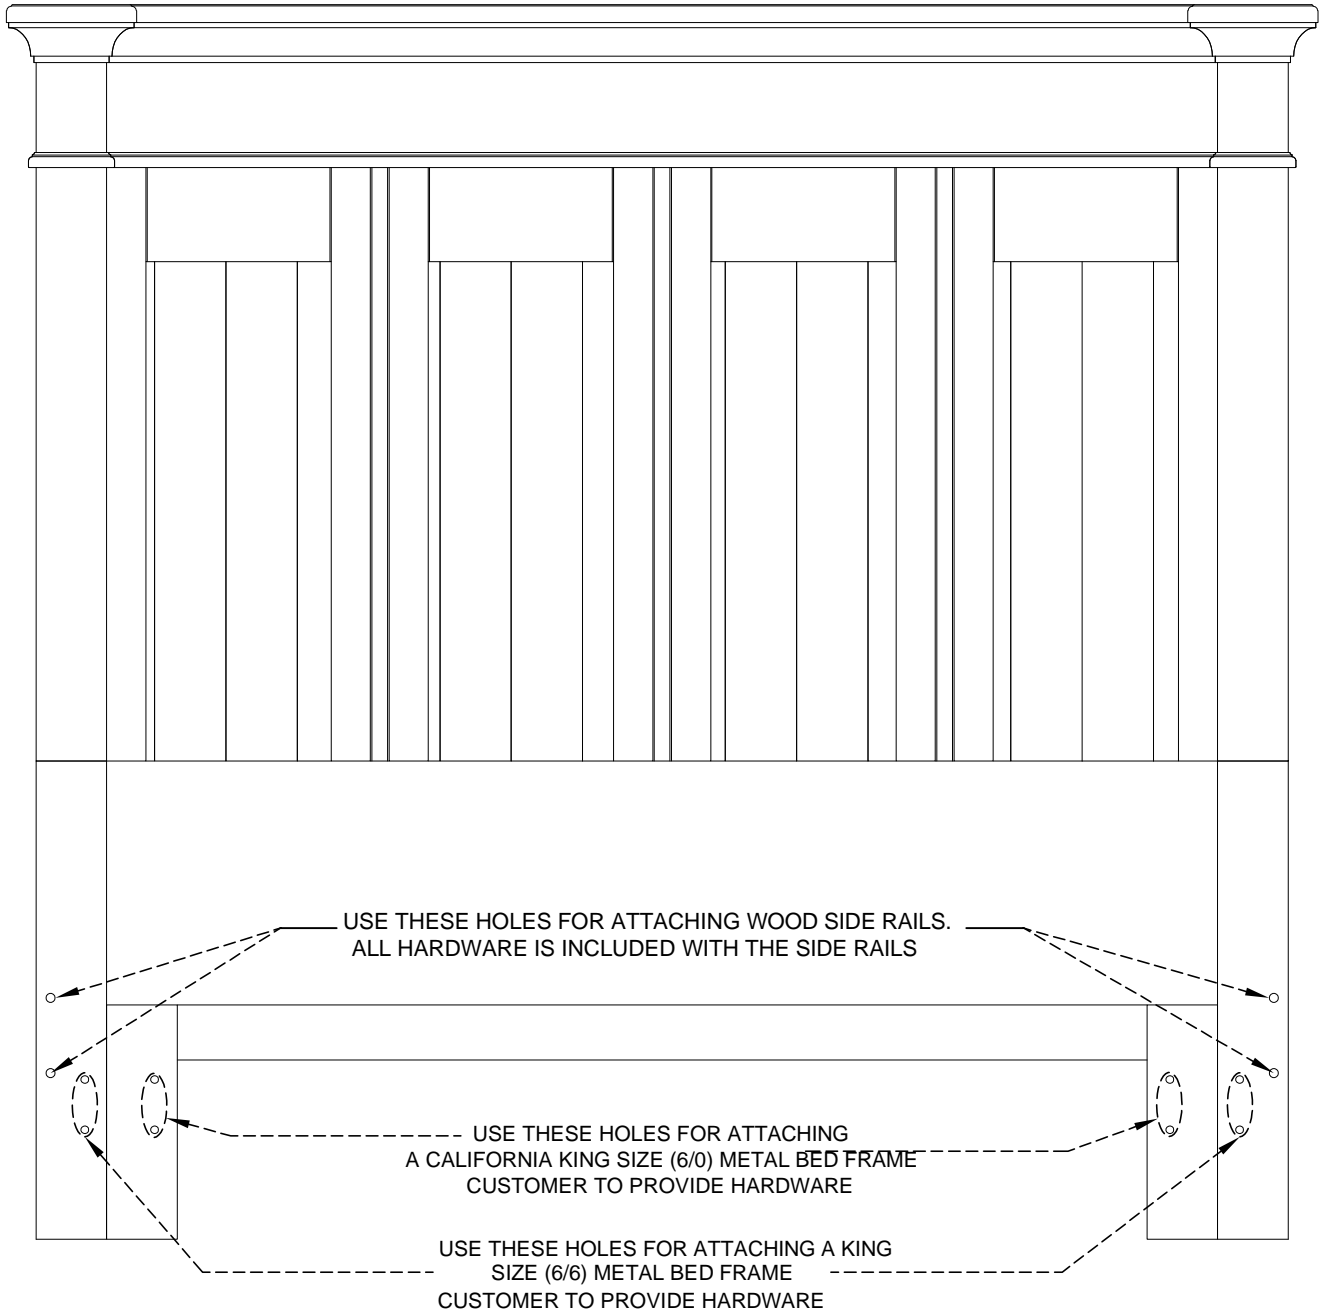

6/6 King Bed

46680 -- 6/6 Panel Headboard

6/6 Bed

**THE HEADBOARD MAY BE USE ALONE WITH
A CALIFORNIA KING OR A STANDARD KING
SIZE METAL BED FRAME**