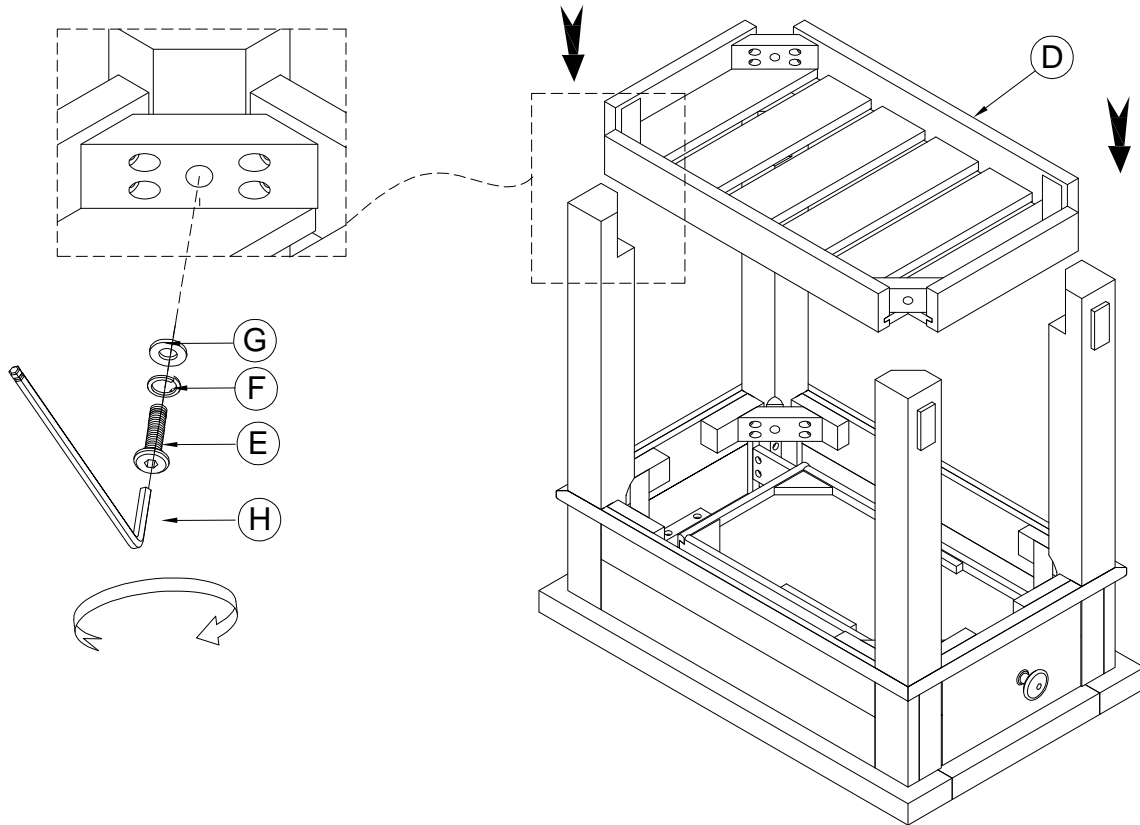

Step 2: Use the Allen Key to tighten all bolts

Complete