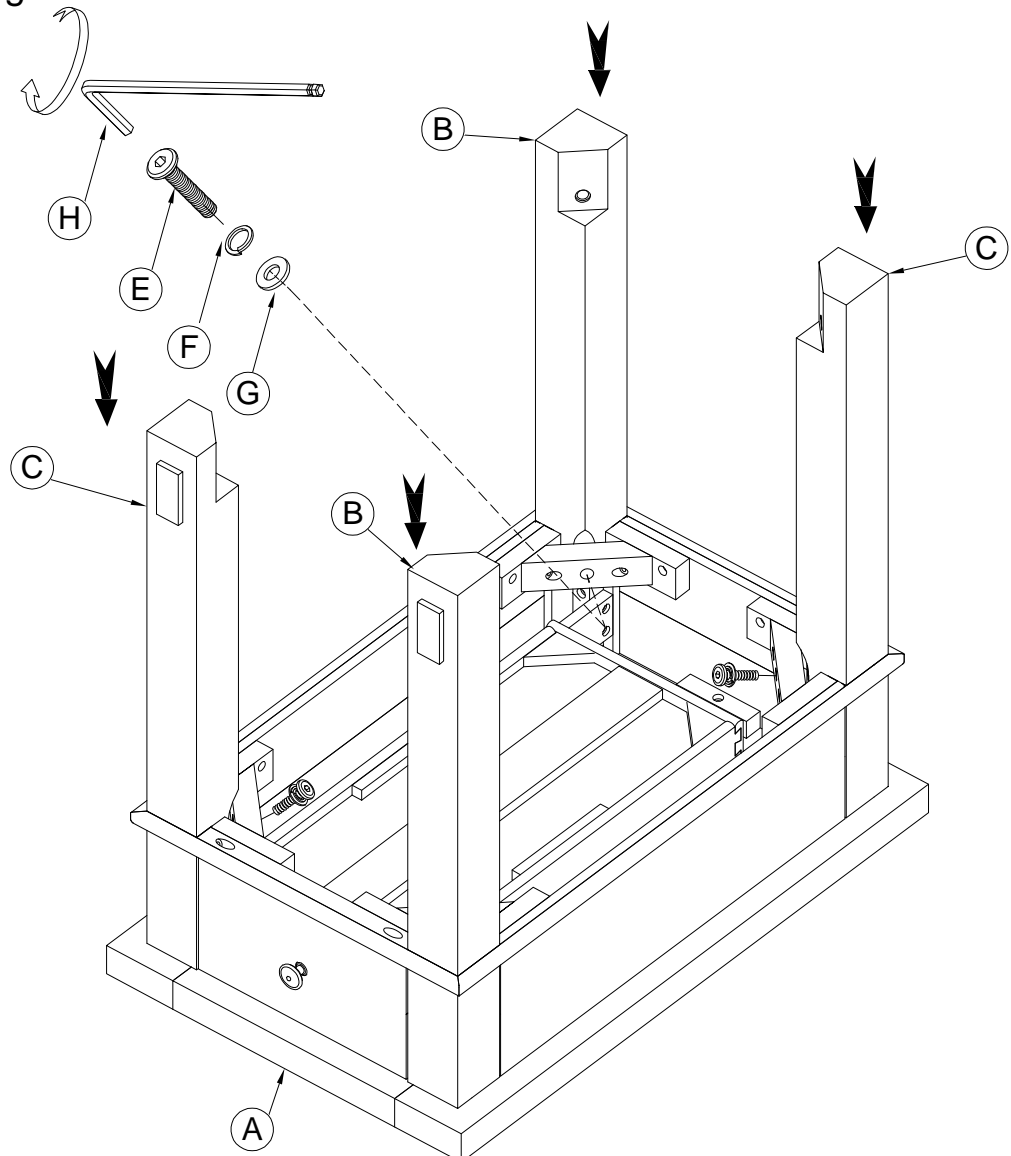

Warning :

- Be sure to check all packing material carefully for small parts, which may have come loose inside the carton during shipment.
- To prevent possible scratches and damage, this furniture **MUST BE ASSEMBLED BY TWO PEOPLE** on a soft surface such as a blanket or carpet.

46608
Chairside Table

Components and Hardware List

Table Top	Leg Right	Leg Left	Shelf
1 pc.	2 pcs.	2 pcs.	1 pc.
Allen Head Bolt 5/16" x 2"	5/16" Spring Washer	5/16"xØ19 Flat Washer	4mm Allen Key
8 pcs.	8 pcs.	8 pcs.	1 pc.

Step 1: Do not tighten the bolts

Step 2: Use the Allen Key to tighten all bolts

Complete