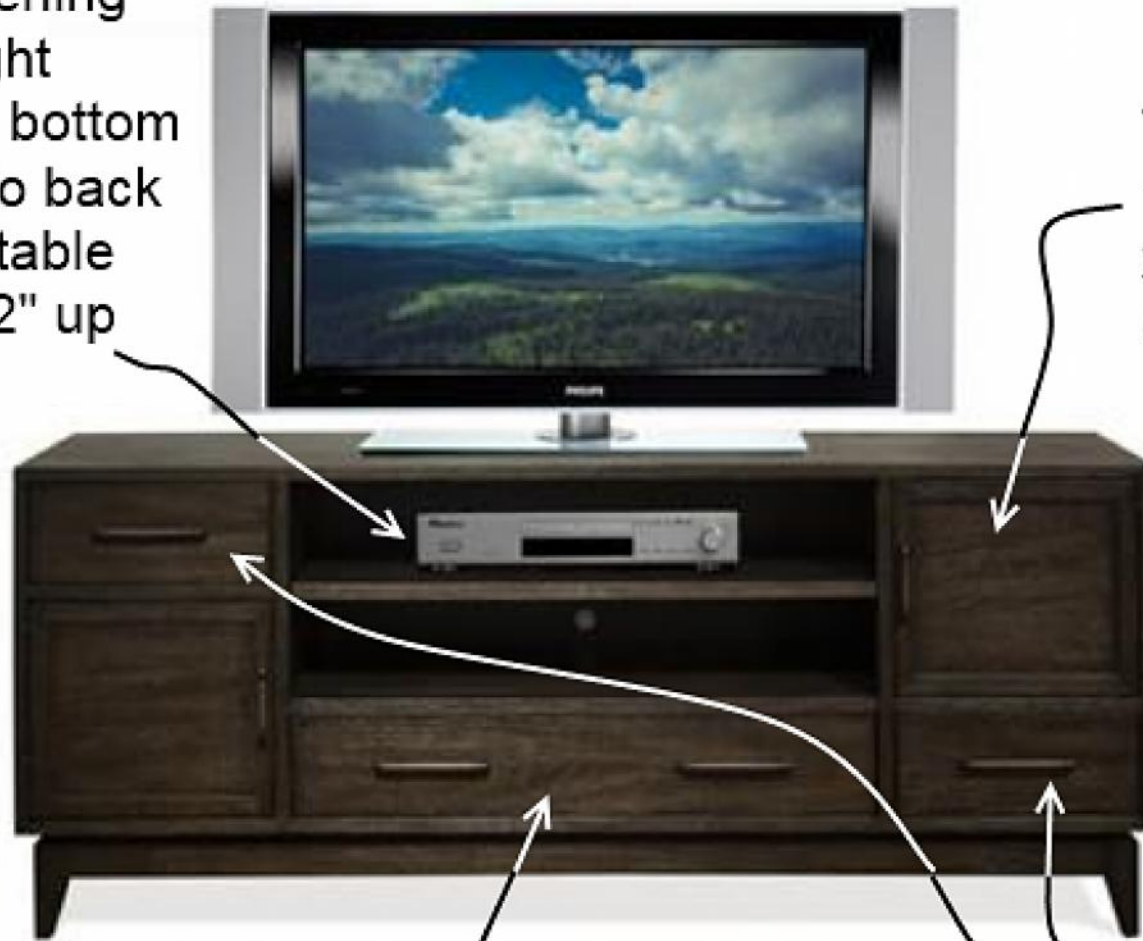

Vogue 46041, 46141, 46241

The overall opening is 38" left to right x 13-3/4" top to bottom x 17-3/4" front to back with one adjustable shelf, adj. 2-1/2" up or down

The two doors are 15-3/4" left to right x 13-3/4" top to btm & 17" front to back

The interior of the bottom middle drawer is 35-3/4" left to right x 3-3/4" top to bottom x 15" front to back

The interiors of the two small drawers are 13-3/4" left to right x 3-3/4" top to bottom x 15" front to back