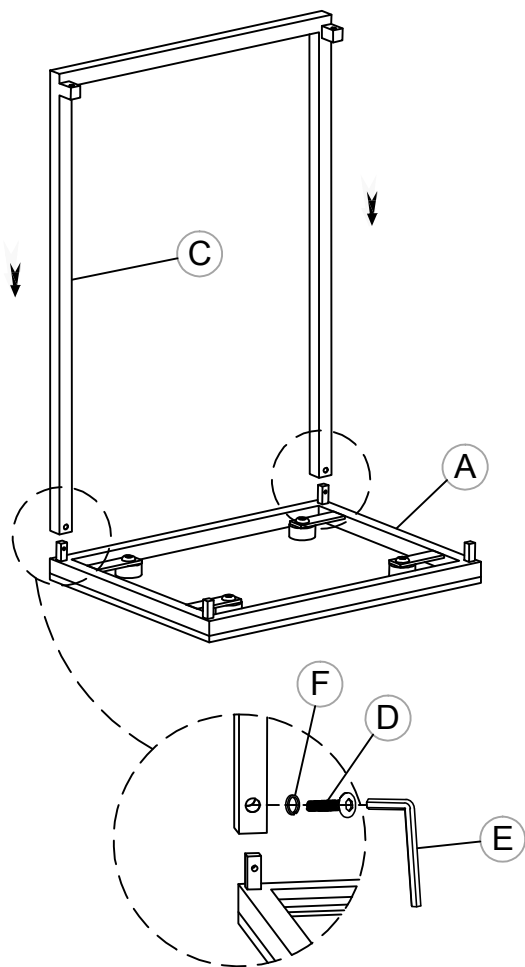

Warning :

- Be sure to check all packing material carefully for small parts, which may have come loose inside the carton during shipment.
- To prevent possible scratches and damage, this furniture **must be assembled** on a soft surface such as a blanket or carpet.

40009
Square End Table

Components and Hardware List

Top (A) 1 pc.	Connecting Pipe (B) 2 pcs.	Metal Leg Assembly (C) 2 pcs.	Allen Bolt (D) 8 pcs.	4mm Allen Key (E) 1 pc.
Lock Washer (F) 8 pcs.				

Step 1: Do not fully tighten the bolts

Step 2: Do not fully tighten the bolts