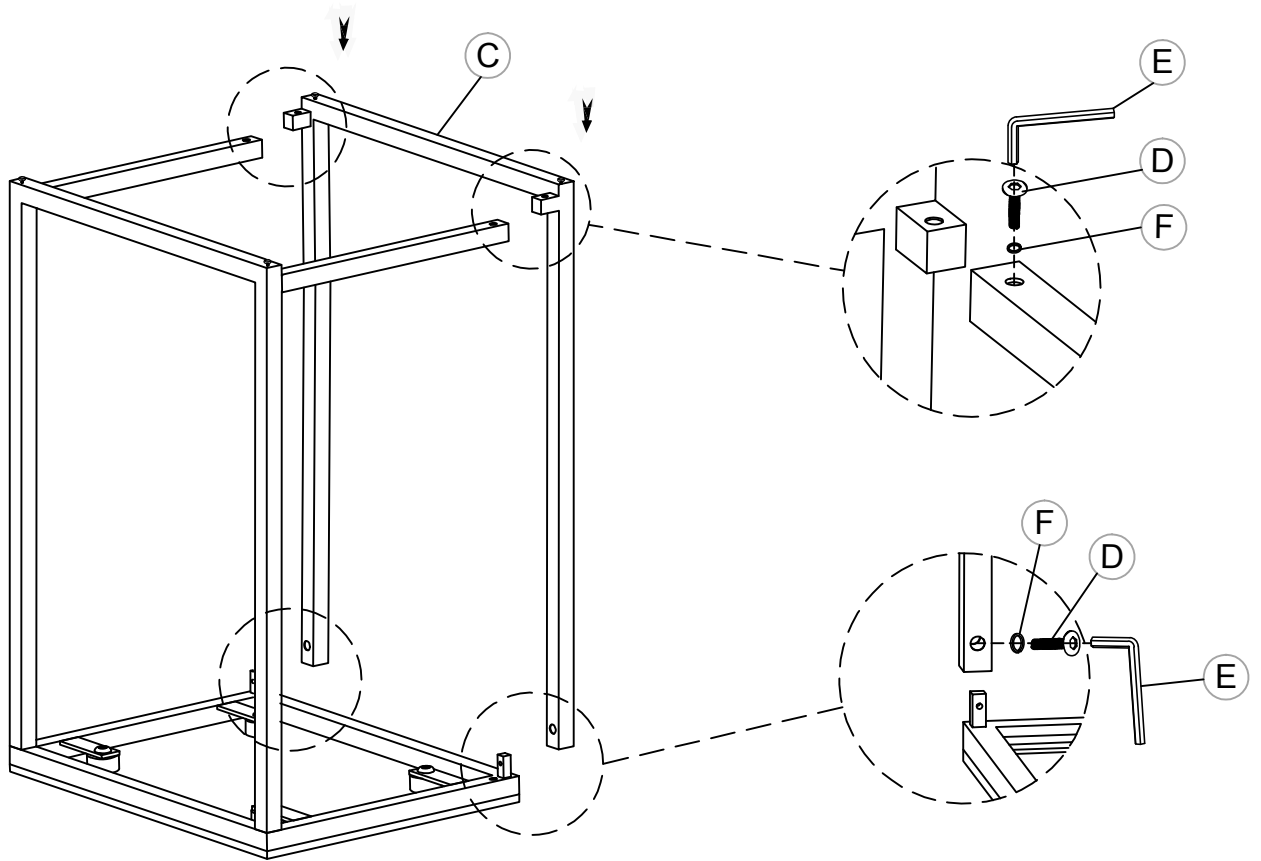

Step 3: Using the Allen key to tighten all bolts.

Complete