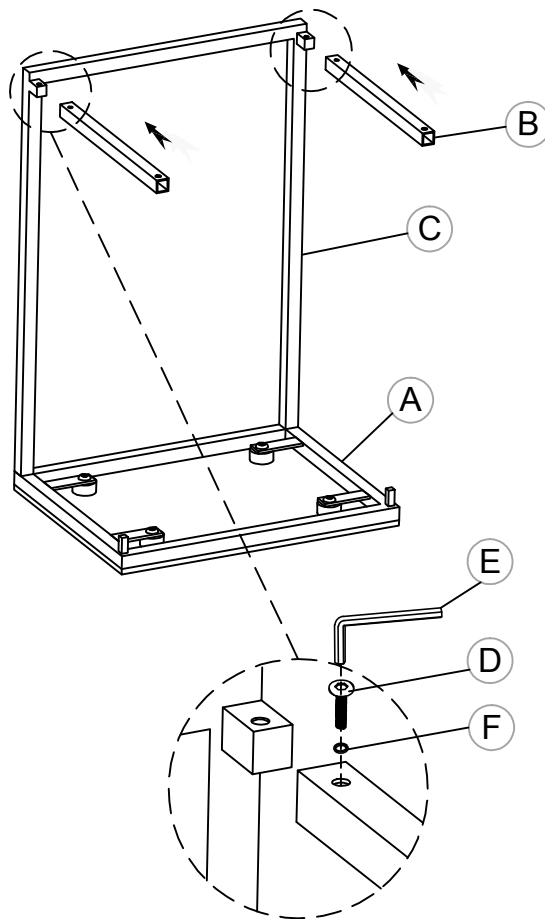

Warning :

- Be sure to check all packing material carefully for small parts, which may have come loose inside the carton during shipment.
- To prevent possible scratches and damage, this furniture **must be assembled** on a soft surface such as a blanket or carpet.

40009
Square End Table

Components and Hardware List

Top (A) 1 pc.	Connecting Pipe (B) 2 pcs.	Metal Leg Assembly (C) 2 pcs.	Allen Bolt (D) 8 pcs.	4mm Allen Key (E) 1 pc.
Lock Washer (F) 8 pcs.				

Step 1: Do not fully tighten the bolts

Step 2: Do not fully tighten the bolts