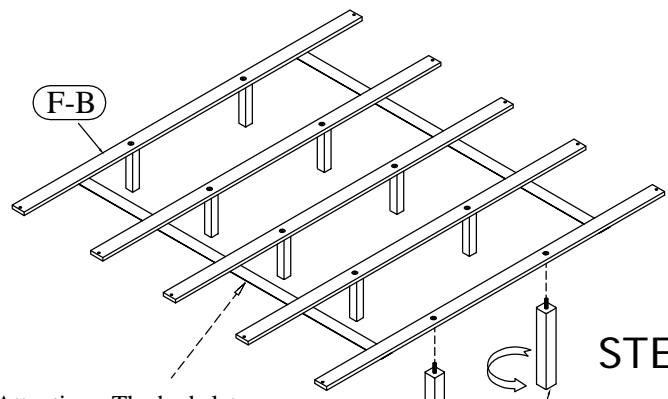

Hardware and Parts packed with the Bed Rail

Bed Rails 37272  (R-A1) 2 pcs.	$\phi 5/16$ x 3-1/2" All-Thread Bolt  (R-B) 8 pcs.	$\phi 5/16$ " Curved Washer  (R-C) 8 pcs.	$\phi 5/16$ " x 16*2mm Flat Washer  (R-D) 8 pcs.	$\phi 5/16$ " Spring Washer  (R-E) 8 pcs.	$\phi 5/16$ x L17 Nut  (R-F) 8 pcs.	Open Wrench 12mm  (R-G) 1 pc.
Bed Rails 37282  (R-A2) 2 pcs.	$\phi 5/16$ x 3-1/2" All-Thread Bolt  (R-B) 8 pcs.	$\phi 5/16$ " Curved Washer  (R-C) 8 pcs.	$\phi 5/16$ " x 16*2mm Flat Washer  (R-D) 8 pcs.	$\phi 5/16$ " Spring Washer  (R-E) 8 pcs.	$\phi 5/16$ x L17 Nut  (R-F) 8 pcs.	Open Wrench 12mm  (R-G) 1 pc.

STEP 3

STEP 4

STEP 5

Attention : The bed slat straps should be located on the bottom side when properly installed.

STEP 6

Adjustable Level

STEP 7

STEP 8