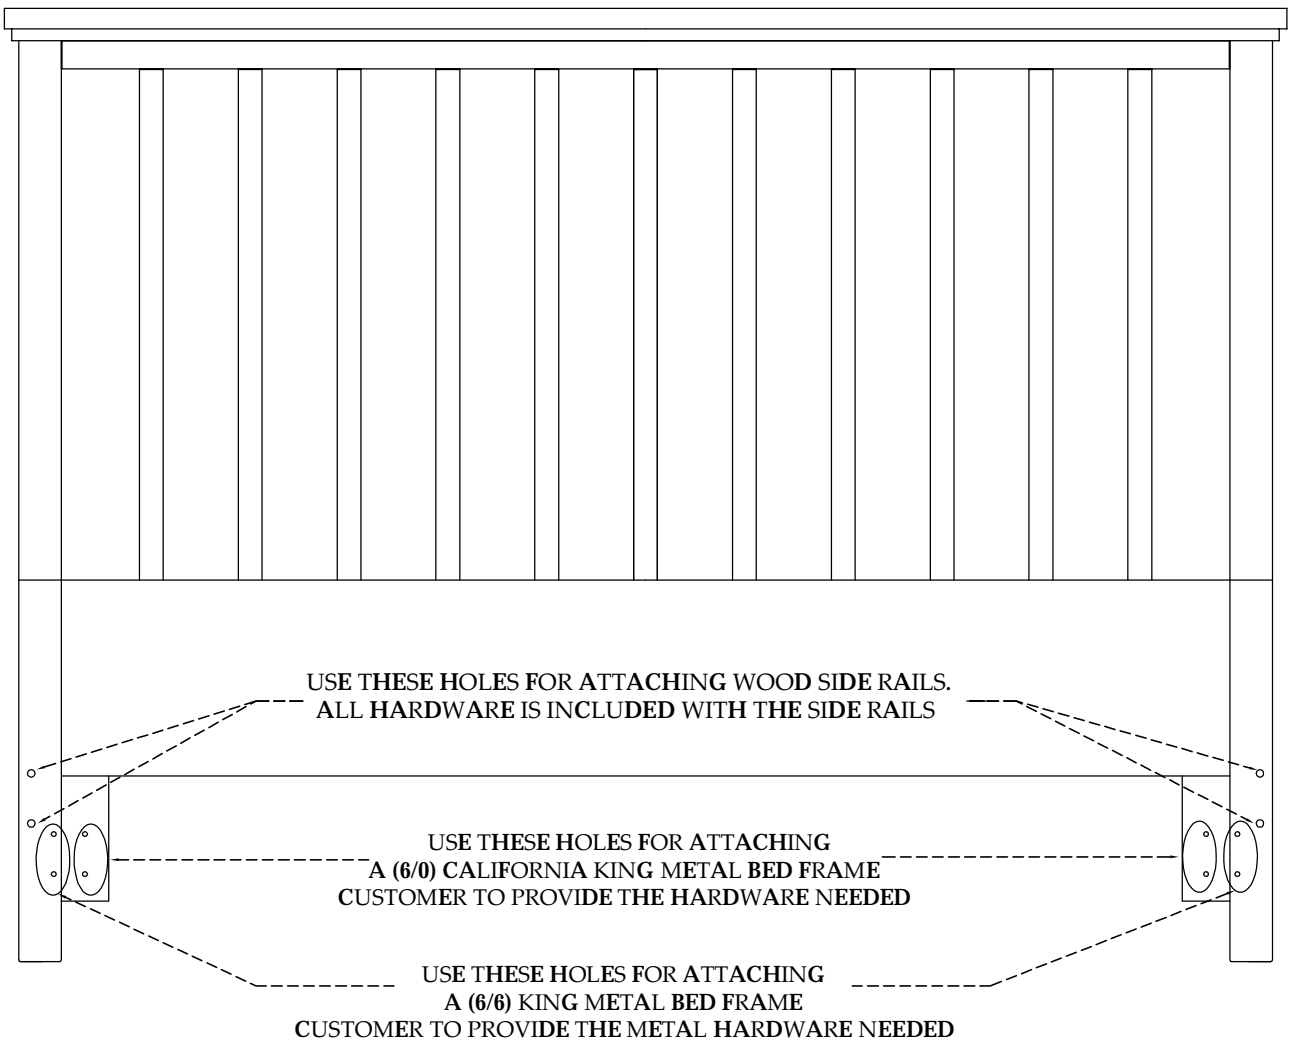

6/0- 6/6 King Bed
37280 -- 6/6-6/0 Panel Headboard

**THE HEADBOARD MAY BE USE ALONE WITH
A CALIFORNIA KING OR A STANDARD KING
SIZE METAL BED FRAME.**