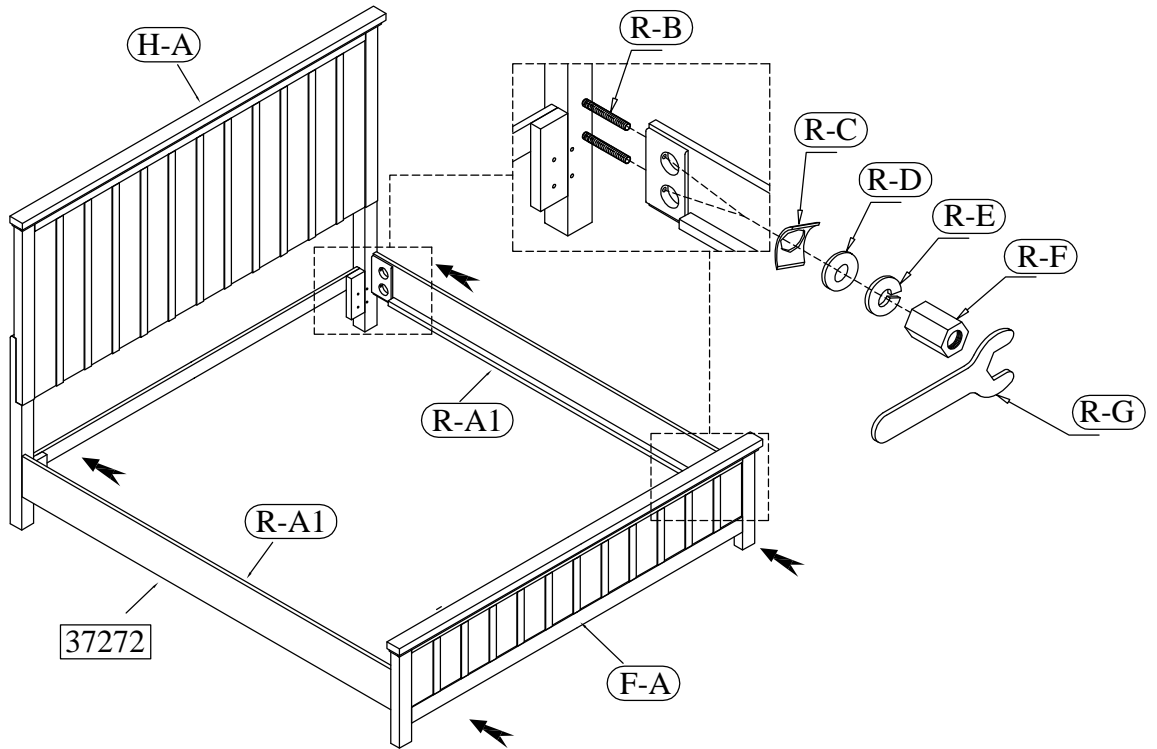

Hardware and Parts packed with the Footboard

Panel Footboard 37281  (F-A) 1 pc.	Wood Slats 77-1/4" Long  (F-B) 1 Set.	Support Leg (D) 7-1/2" x (W)1- 1/4"(H) 1- 1/4"  (F-C) 10 pcs.	#8 x 1" Wood Screw  (F-D) 10 pcs.
--	--	--	--

Hardware and Parts packed with the Bed Rail

Bed Rails 37272  (R-A1) 2 pcs.	$\phi 5/16$ x 3-1/2" All-Thread Bolt  (R-B) 8 pcs.	$\phi 5/16$ " Curved Washer  (R-C) 8 pcs.	$\phi 5/16$ " x 16*2mm Flat Washer  (R-D) 8 pcs.	$\phi 5/16$ " Spring Washer  (R-E) 8 pcs.	$\phi 5/16$ x L17 Nut  (R-F) 8 pcs.	Open Wrench 12mm  (R-G) 1 pc.
Bed Rails 37282  (R-A2) 2 pcs.	$\phi 5/16$ x 3-1/2" All-Thread Bolt  (R-B) 8 pcs.	$\phi 5/16$ " Curved Washer  (R-C) 8 pcs.	$\phi 5/16$ " x 16*2mm Flat Washer  (R-D) 8 pcs.	$\phi 5/16$ " Spring Washer  (R-E) 8 pcs.	$\phi 5/16$ x L17 Nut  (R-F) 8 pcs.	Open Wrench 12mm  (R-G) 1 pc.

- 6/0-6/6 King Bed**
37280 --6/0-6/6 Panel Headboard
37281 --6/6 Panel Footboard
37272 --5/0-6/6 Panel Bed Rails
37282 --6/0 Panel Bed Rails

6/0- 6/6 King Bed
37280 -- 6/6-6/0 Panel Headboard

6/0-6/6 King Bed
37280 --6/0-6/6 Panel Headboard
37281 --6/6 Panel Footboard

STEP 3

STEP 4

STEP 5

Attention : The bed slat straps should be located on the bottom side when properly installed.

STEP 6

Adjustable Level

STEP 7

STEP 8