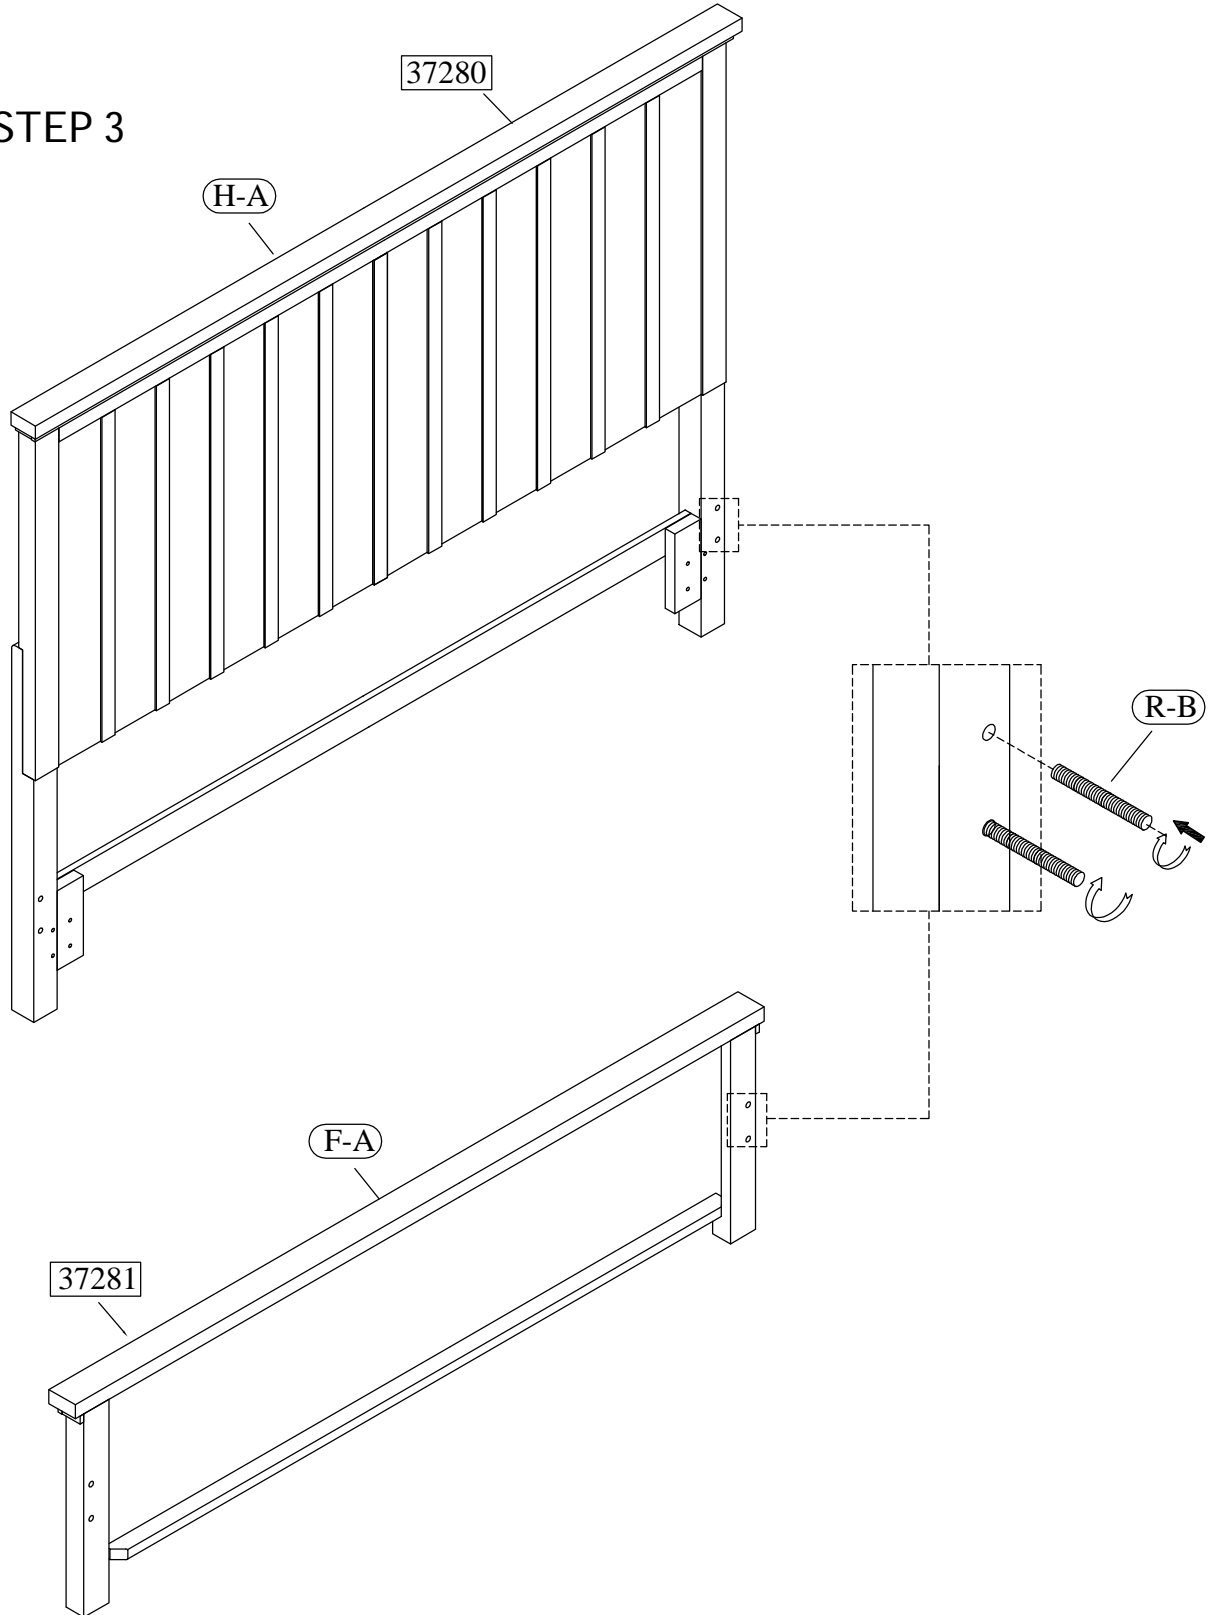

Hardware and Parts packed with the Headboard

Panel Headboard 37280  (H-A) 1 pc.	Headboard Post Left  (H-B) 1 pc.	Headboard Post Right  (H-C) 1 pc.	Headboard stretcher  (H-D) 1 pc.	
$\phi 5/16$ "-1- 1/2" Allen Head Bolt  (H-E) 2 pcs.	$\phi 5/16$ "-1- 3/4" Allen Head Bolt  (H-F) 6 pcs.	$\phi 5/16$ " Spring Washer  (H-G) 8 pcs.	$\phi 5/16$ " x 19*2mm Flat Washer  (H-H) 8 pcs.	5mm Allen Key  (H-I) 1 pc.

Hardware and Parts packed with the Footboard

Panel Footboard 37281  (F-A) 1 pc.	Wood Slats 77-1/4" Long  (F-B) 1 Set.	Support Leg (D) 7-1/2" x (W)1- 1/4"(H) 1- 1/4"  (F-C) 10 pcs.	#8 x 1" Wood Screw  (F-D) 10 pcs.
--	--	--	--

Hardware and Parts packed with the Bed Rail

Bed Rails 37272  (R-A1) 2 pcs.	$\phi 5/16$ x 3-1/2" All-Thread Bolt  (R-B) 8 pcs.	$\phi 5/16$ " Curved Washer  (R-C) 8 pcs.	$\phi 5/16$ " x 16*2mm Flat Washer  (R-D) 8 pcs.	$\phi 5/16$ " Spring Washer  (R-E) 8 pcs.	$\phi 5/16$ x L17 Nut  (R-F) 8 pcs.	Open Wrench 12mm  (R-G) 1 pc.
Bed Rails 37282  (R-A2) 2 pcs.	$\phi 5/16$ x 3-1/2" All-Thread Bolt  (R-B) 8 pcs.	$\phi 5/16$ " Curved Washer  (R-C) 8 pcs.	$\phi 5/16$ " x 16*2mm Flat Washer  (R-D) 8 pcs.	$\phi 5/16$ " Spring Washer  (R-E) 8 pcs.	$\phi 5/16$ x L17 Nut  (R-F) 8 pcs.	Open Wrench 12mm  (R-G) 1 pc.

STEP 3

STEP 4

STEP 5

Attention : The bed slat straps should be located on the bottom side when properly installed.

STEP 6

Adjustable Level

STEP 7

STEP 8