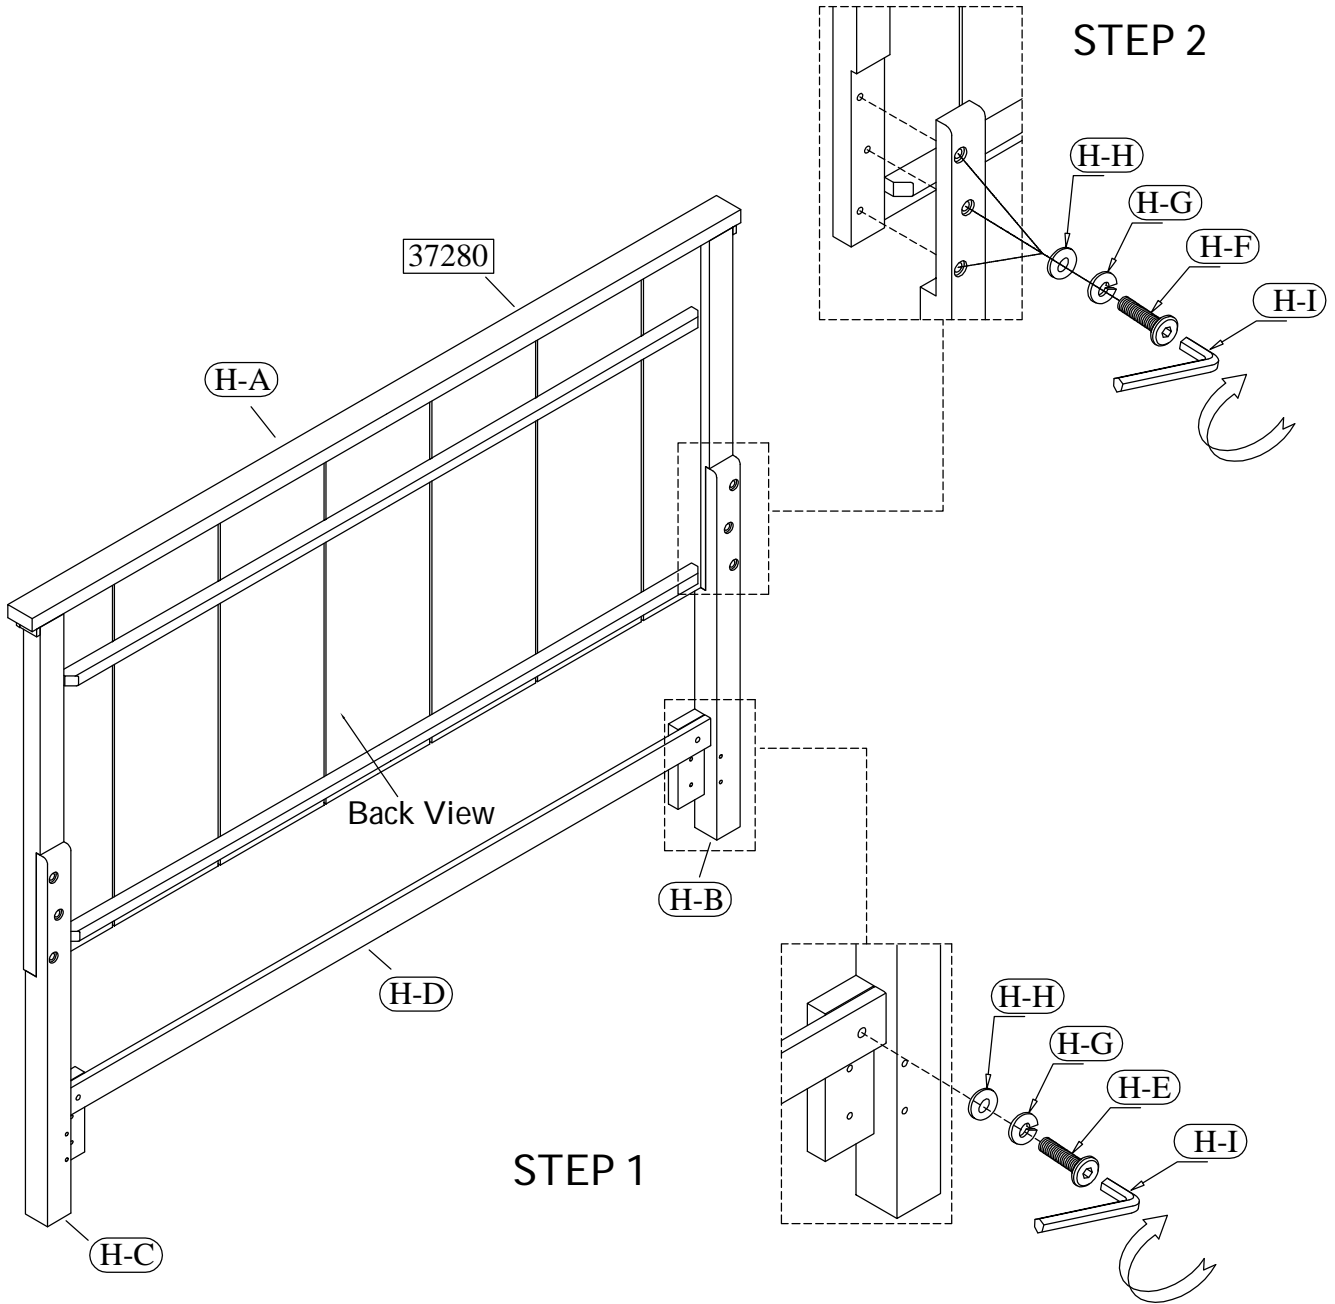

6/0- 6/6 King Bed
37280 -- 6/6-6/0 Panel Headboard