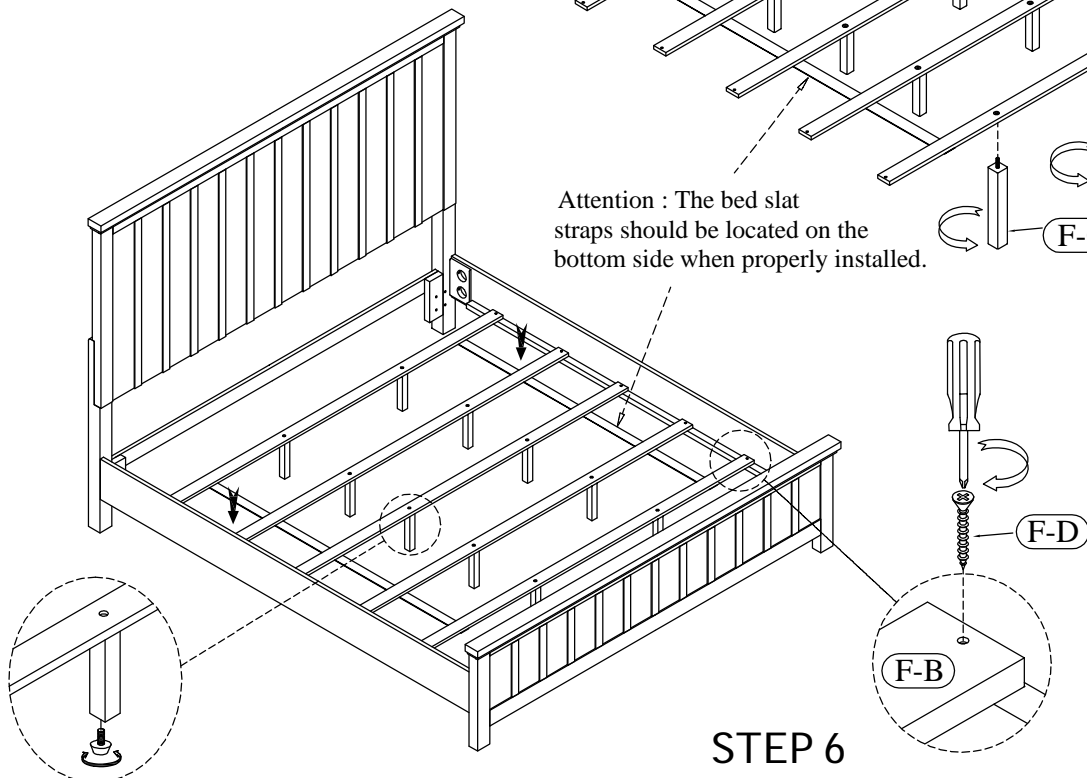

STEP 3

STEP 4

STEP 5

Attention : The bed slat straps should be located on the bottom side when properly installed.

STEP 6

Adjustable Level

STEP 7

STEP 8

STEP 9

Adjustable Leveler

6/0- 6/6 King Bed
37280 -- 6/6-6/0 Panel Headboard

**THE HEADBOARD MAY BE USE ALONE WITH
A CALIFORNIA KING OR A STANDARD KING
SIZE METAL BED FRAME.**