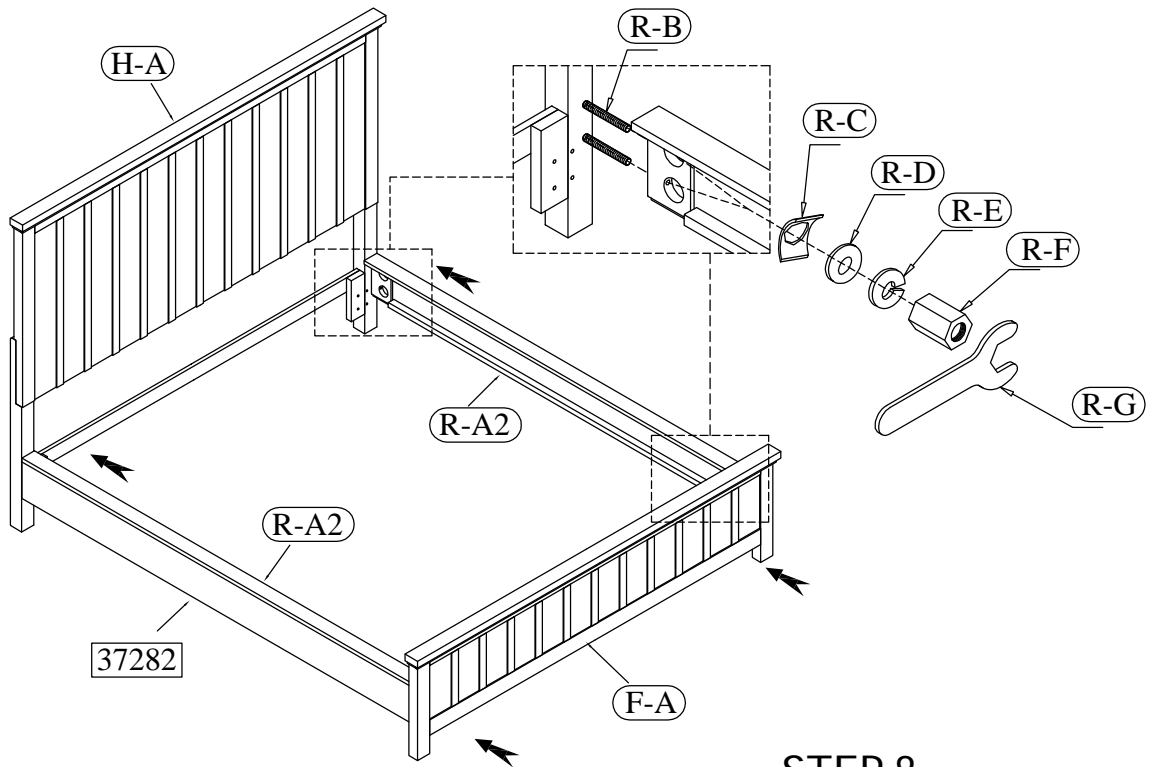

Hardware and Parts packed with the Footboard

Panel Footboard 37281  (F-A) 1 pc.	Wood Slats 77-1/4" Long  (F-B) 1 Set.	Support Leg (D) 7-1/2" x (W)1- 1/4"(H) 1- 1/4"  (F-C) 10 pcs.	#8 x 1" Wood Screw  (F-D) 10 pcs.
--	--	--	--

Hardware and Parts packed with the Bed Rail

Bed Rails 37272  (R-A1) 2 pcs.	$\phi 5/16$ x 3-1/2" All-Thread Bolt  (R-B) 8 pcs.	$\phi 5/16$ " Curved Washer  (R-C) 8 pcs.	$\phi 5/16$ " x 16*2mm Flat Washer  (R-D) 8 pcs.	$\phi 5/16$ " Spring Washer  (R-E) 8 pcs.	$\phi 5/16$ x L17 Nut  (R-F) 8 pcs.	Open Wrench 12mm  (R-G) 1 pc.
Bed Rails 37282  (R-A2) 2 pcs.	$\phi 5/16$ x 3-1/2" All-Thread Bolt  (R-B) 8 pcs.	$\phi 5/16$ " Curved Washer  (R-C) 8 pcs.	$\phi 5/16$ " x 16*2mm Flat Washer  (R-D) 8 pcs.	$\phi 5/16$ " Spring Washer  (R-E) 8 pcs.	$\phi 5/16$ x L17 Nut  (R-F) 8 pcs.	Open Wrench 12mm  (R-G) 1 pc.

STEP 3

STEP 4

STEP 5

Attention : The bed slat straps should be located on the bottom side when properly installed.

STEP 6

Adjustable Level

STEP 7

STEP 8