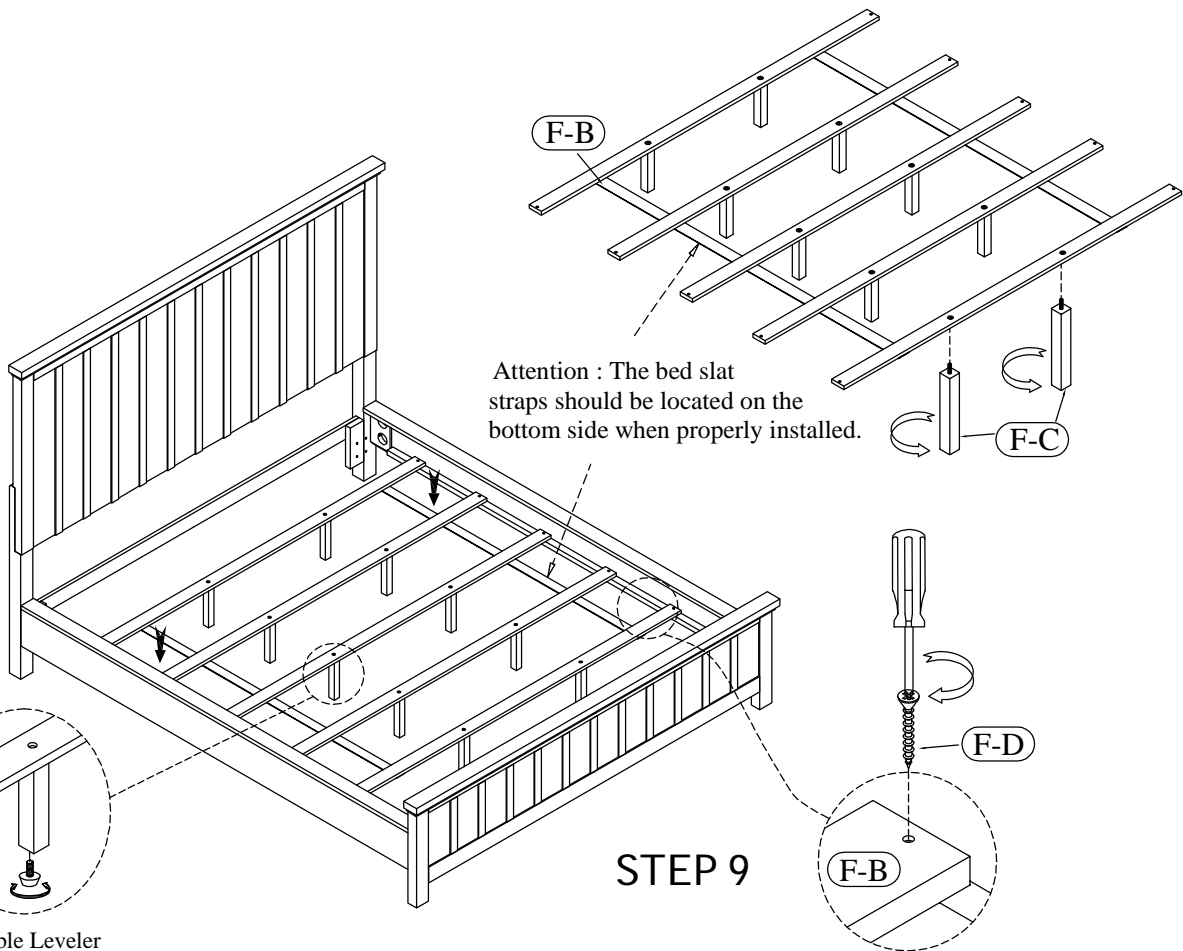

Hardware and Parts packed with the Footboard

Panel Footboard 37281  (F-A) 1 pc.	Wood Slats 77-1/4" Long  (F-B) 1 Set.	Support Leg (D) 7-1/2" x (W)1- 1/4"(H) 1- 1/4"  (F-C) 10 pcs.	#8 x 1" Wood Screw  (F-D) 10 pcs.
--	--	--	--

STEP 3

STEP 4

STEP 5

Attention : The bed slat straps should be located on the bottom side when properly installed.

STEP 6

Adjustable Level

STEP 7

STEP 8

STEP 9

Adjustable Leveler

6/0- 6/6 King Bed
37280 -- 6/6-6/0 Panel Headboard

**THE HEADBOARD MAY BE USE ALONE WITH
A CALIFORNIA KING OR A STANDARD KING
SIZE METAL BED FRAME.**