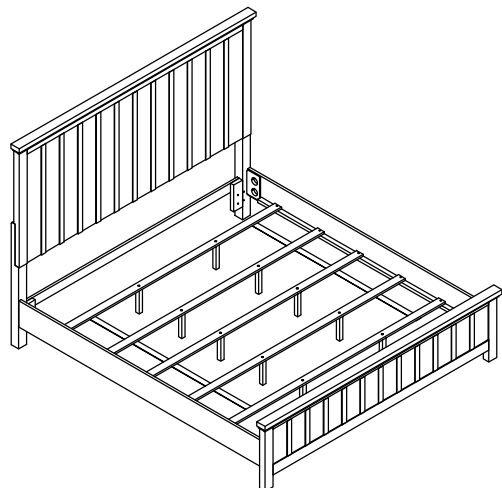

Hardware and Parts packed with the Headboard

Panel Headboard 37280 (H-A) 1 pc.	Headboard Post Left (H-B) 1 pc.	Headboard Post Right (H-C) 1 pc.	Headboard stretcher (H-D) 1 pc.	
$\phi 5/16$"-1- 1/2" Allen Head Bolt (H-E) 2 pcs.	$\phi 5/16$"-1- 3/4" Allen Head Bolt (H-F) 6 pcs.	$\phi 5/16$" Spring Washer (H-G) 8 pcs.	$\phi 5/16$" x 19*2mm Flat Washer (H-H) 8 pcs.	5mm Allen Key (H-I) 1 pc.

Hardware and Parts packed with the Footboard

Panel Footboard 37281 (F-A) 1 pc.	Wood Slats 77-1/4" Long (F-B) 1 Set.	Support Leg (D) 7-1/2" x (W)1- 1/4"(H) 1- 1/4" (F-C) 10 pcs.	#8 x 1" Wood Screw (F-D) 10 pcs.

Hardware and Parts packed with the Bed Rail

Bed Rails 37272 (R-A1) 2 pcs.	$\phi 5/16$ x 3-1/2" All-Thread Bolt (R-B) 8 pcs.	$\phi 5/16$" Curved Washer (R-C) 8 pcs.	$\phi 5/16$" x 16*2mm Flat Washer (R-D) 8 pcs.	$\phi 5/16$" Spring Washer (R-E) 8 pcs.	$\phi 5/16$ x L17 Nut (R-F) 8 pcs.	Open Wrench 12mm (R-G) 1 pc.
Bed Rails 37282 (R-A2) 2 pcs.	$\phi 5/16$ x 3-1/2" All-Thread Bolt (R-B) 8 pcs.	$\phi 5/16$" Curved Washer (R-C) 8 pcs.	$\phi 5/16$" x 16*2mm Flat Washer (R-D) 8 pcs.	$\phi 5/16$" Spring Washer (R-E) 8 pcs.	$\phi 5/16$ x L17 Nut (R-F) 8 pcs.	Open Wrench 12mm (R-G) 1 pc.

1. **6/0-6/6 King Bed**
   37280 --6/0-6/6 Panel Headboard
   37281 --6/6 Panel Footboard
   37272 --5/0-6/6 Panel Bed Rails
   37282 --6/0 Panel Bed Rails