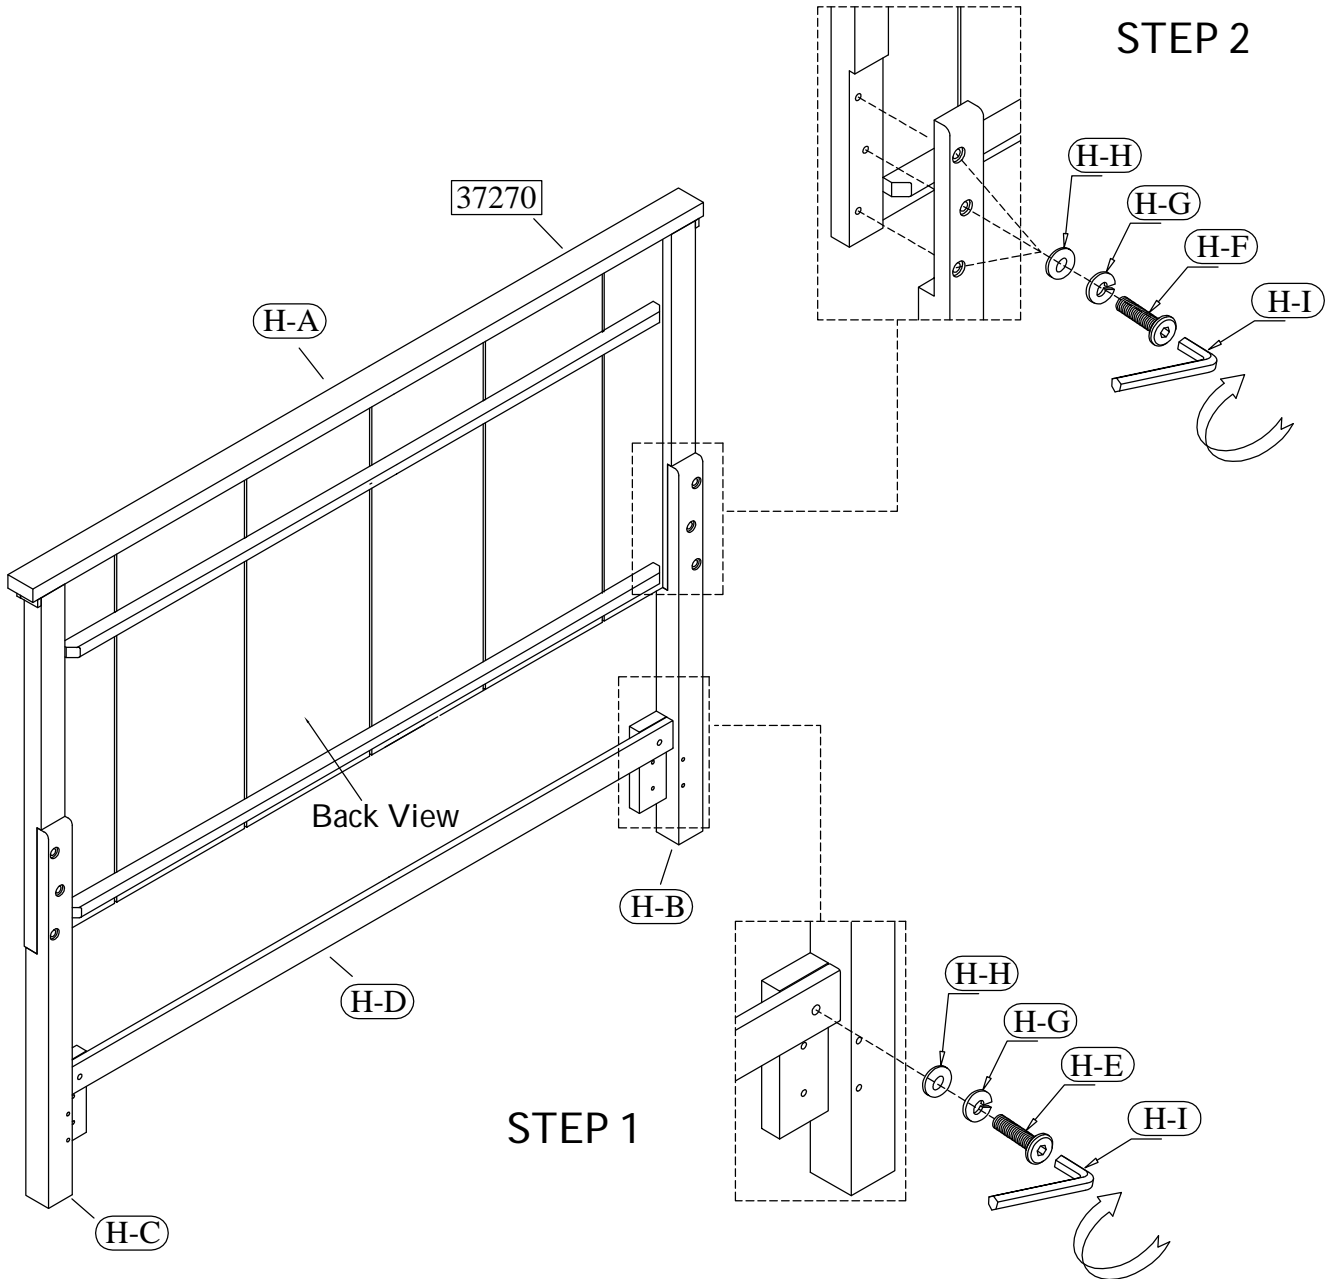

5/0 Queen Bed
37270 -- 4/6-5/0 Panel Headboard