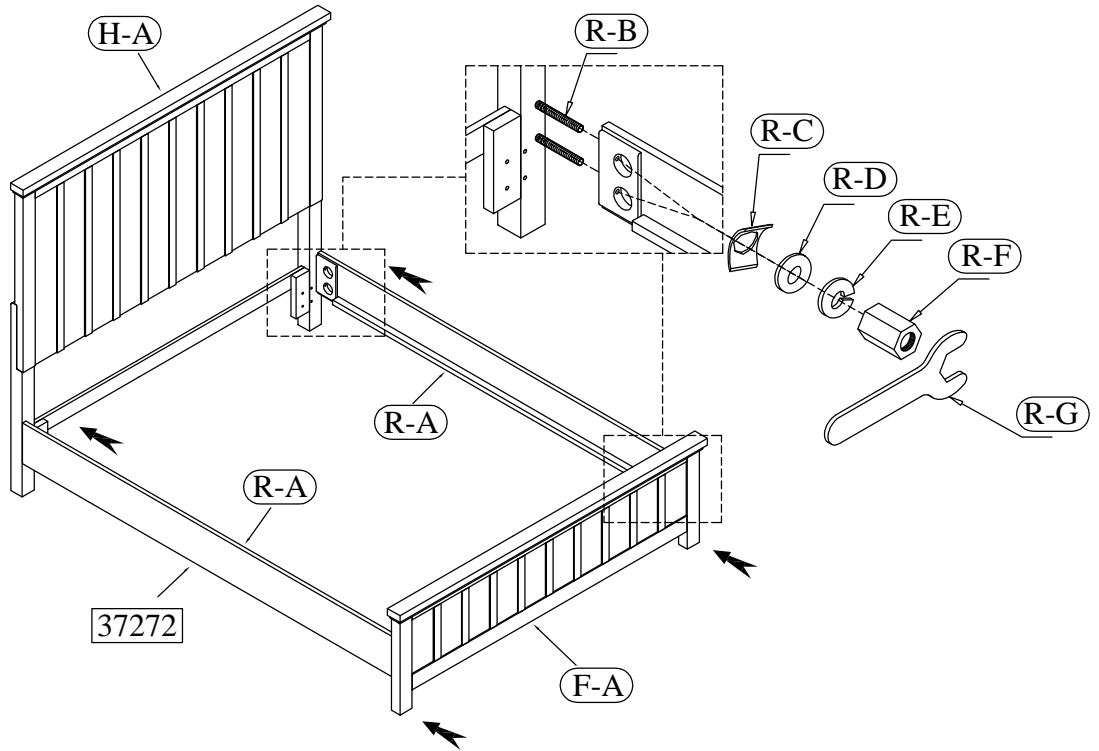

STEP 4

STEP 5

STEP 6

Adjustable Leveler