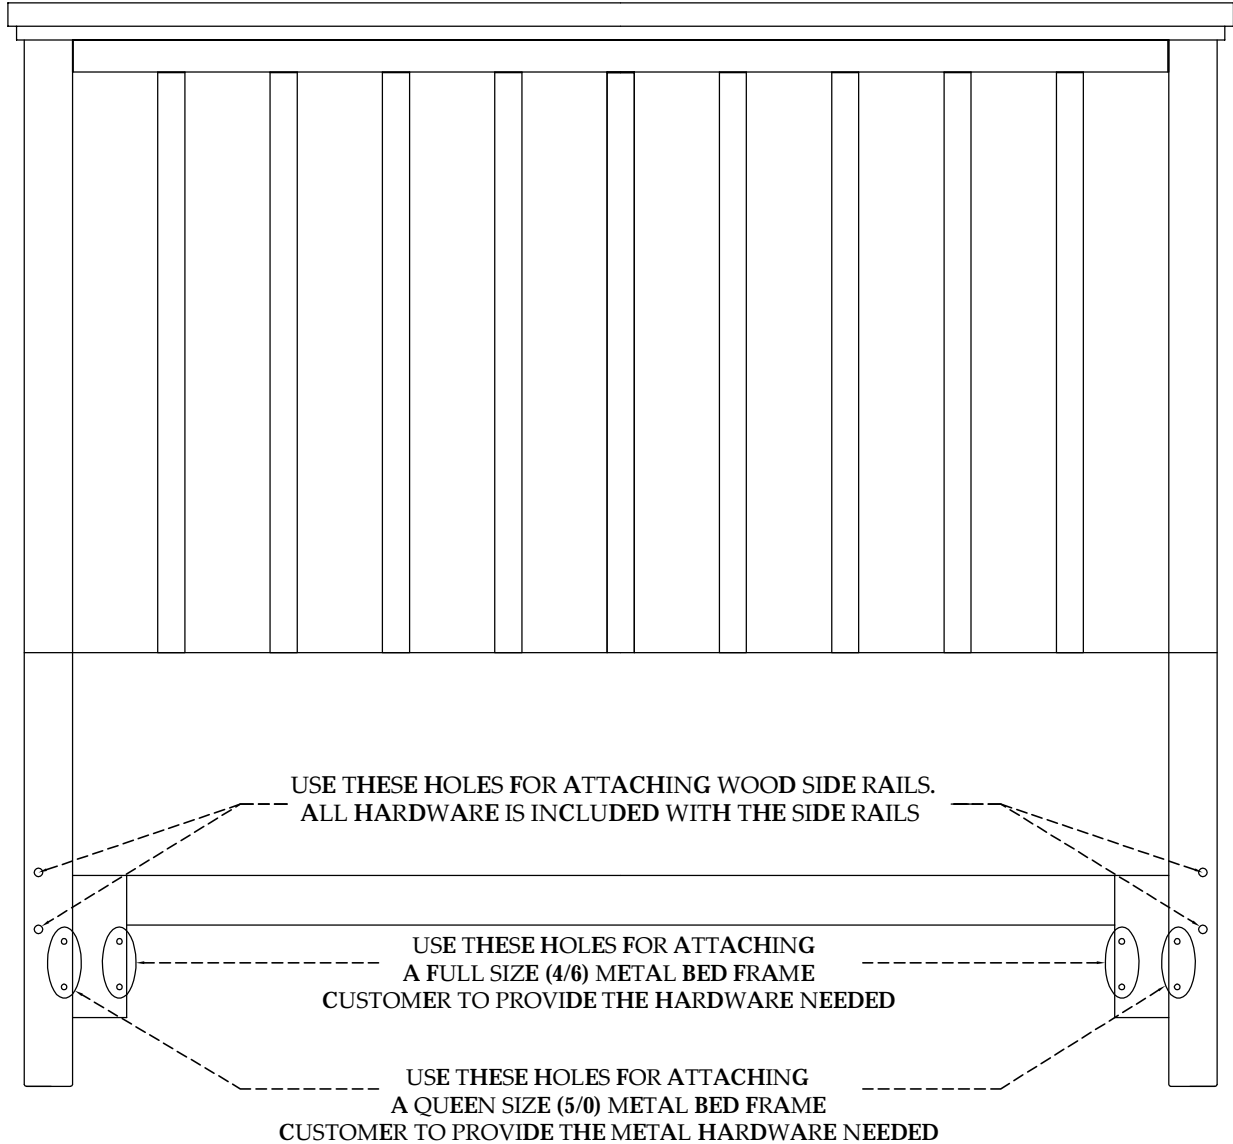

Hardware and Parts packed with the Headboard

Panel Headboard 37270  (H-A) 1 pc.	Headboard Post Left  (H-B) 1 pc.	Headboard Post Right  (H-C) 1 pc.	Headboard stretcher  (H-D) 1 pc.	
Ø5/16"-1- 1/2" Allen Head Bolt  (H-E) 2 pcs.	Ø5/16"-1- 3/4" Allen Head Bolt  (H-F) 6 pcs.	Ø5/16" Spring Washer  (H-G) 8 pcs.	Ø5/16" x 19*2mm Flat Washer  (H-H) 8 pcs.	5mm Allen Key  (H-I) 1 pc.

Hardware and Parts packed with the Bed Rail

Bed Rails 37272  (R-A) 2 pcs.	Ø5/16 x 3-1/2" All-Thread Bolt  (R-B) 8 pcs.	Ø5/16" Curved Washer  (R-C) 8 pcs.	Ø5/16" x 16*2mm Flat Washer  (R-D) 8 pcs.	Ø5/16" Spring Washer  (R-E) 8 pcs.	Ø5/16 x L17 Nut  (R-F) 8 pcs.	Open Wrench 12mm  (R-G) 1 pc.
---	--	--	---	---	--	---

STEP 3

STEP 4

STEP 5

STEP 6

Adjustable Leveler

5/0 Queen Bed
37270 -- 4/6-5/0 Panel Headboard

4/6 & 5/0 Bed
THE HEADBOARD MAY BE USED ALONE WITH
A QUEEN OR FULL SIZE METAL BED FRAME.