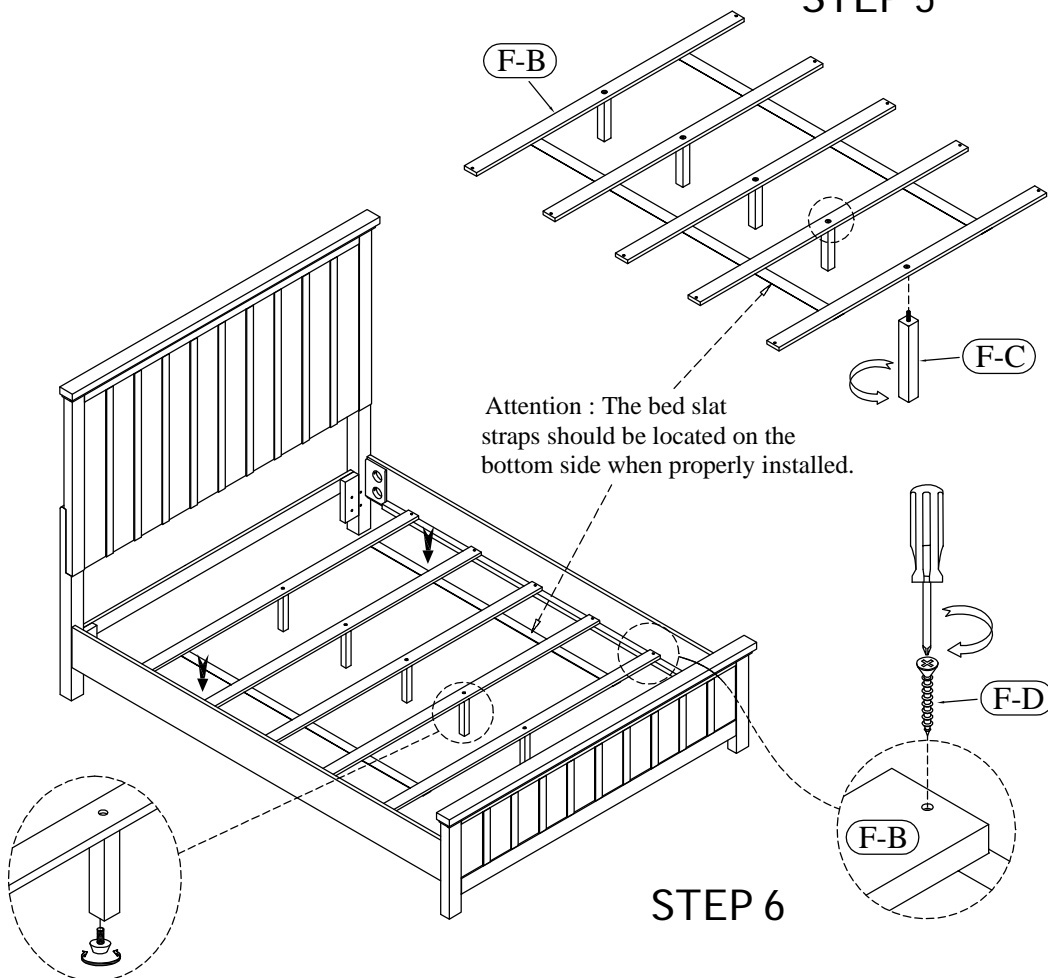

STEP 5

STEP 6

Adjustable Leveler