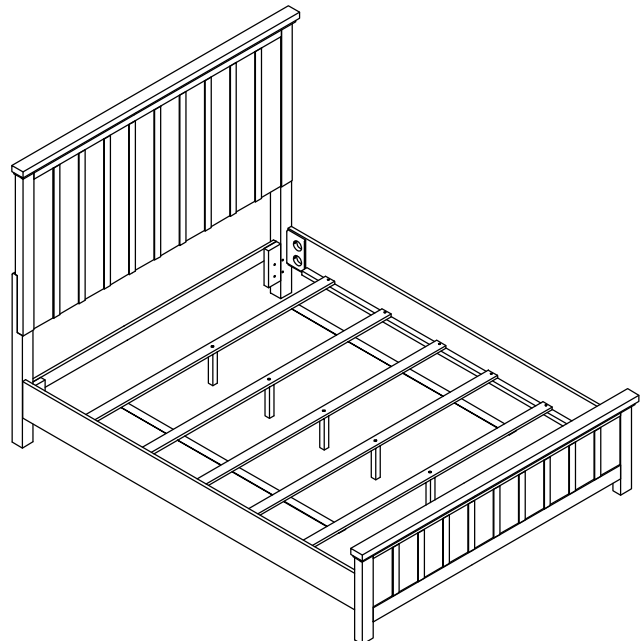

Warning :

- Be sure to check all packing material carefully for small parts, which may have come loose inside the carton during shipment.
- To prevent possible scratches and damage, this furniture **MUST BE ASSEMBLED BY TWO PEOPLE** on a soft surface such as a blanket or carpet.

Hardware and Parts packed with the Headboard

Panel Headboard 37270 (H-A) 1 pc.	Headboard Post Left (H-B) 1 pc.	Headboard Post Right (H-C) 1 pc.	Headboard stretcher (H-D) 1 pc.	
Ø5/16"-1- 1/2" Allen Head Bolt (H-E) 2 pcs.	Ø5/16"-1- 3/4" Allen Head Bolt (H-F) 6 pcs.	Ø5/16" Spring Washer (H-G) 8 pcs.	Ø5/16" x 19*2mm Flat Washer (H-H) 8 pcs.	5mm Allen Key (H-I) 1 pc.

Hardware and Parts packed with the Footboard

Panel Footboard 37271 (F-A) 1 pc.	Wood Slats 61-1/4" long (F-B) 1 Set.	Support Leg (D) 7-1/2" x (W)1- 1/4"(H) 1- 1/4" (F-C) 5 pcs.	#8 x 1" Wood Screw (F-D) 10 pcs.

Hardware and Parts packed with the Bed Rail

Bed Rails 37272 (R-A) 2 pcs.	Ø5/16 x 3-1/2" All-Thread Bolt (R-B) 8 pcs.	Ø5/16" Curved Washer (R-C) 8 pcs.	Ø5/16" x 16*2mm Flat Washer (R-D) 8 pcs.	Ø5/16" Spring Washer (R-E) 8 pcs.	Ø5/16 x L17 Nut (R-F) 8 pcs.	Open Wrench 12mm (R-G) 1 pc.

5/0 Queen Bed

37270 -- 4/6-5/0 Panel Headboard

37271 -- 5/0 Panel Footboard

37272 -- 5/0-6/6 Panel Bed Rails