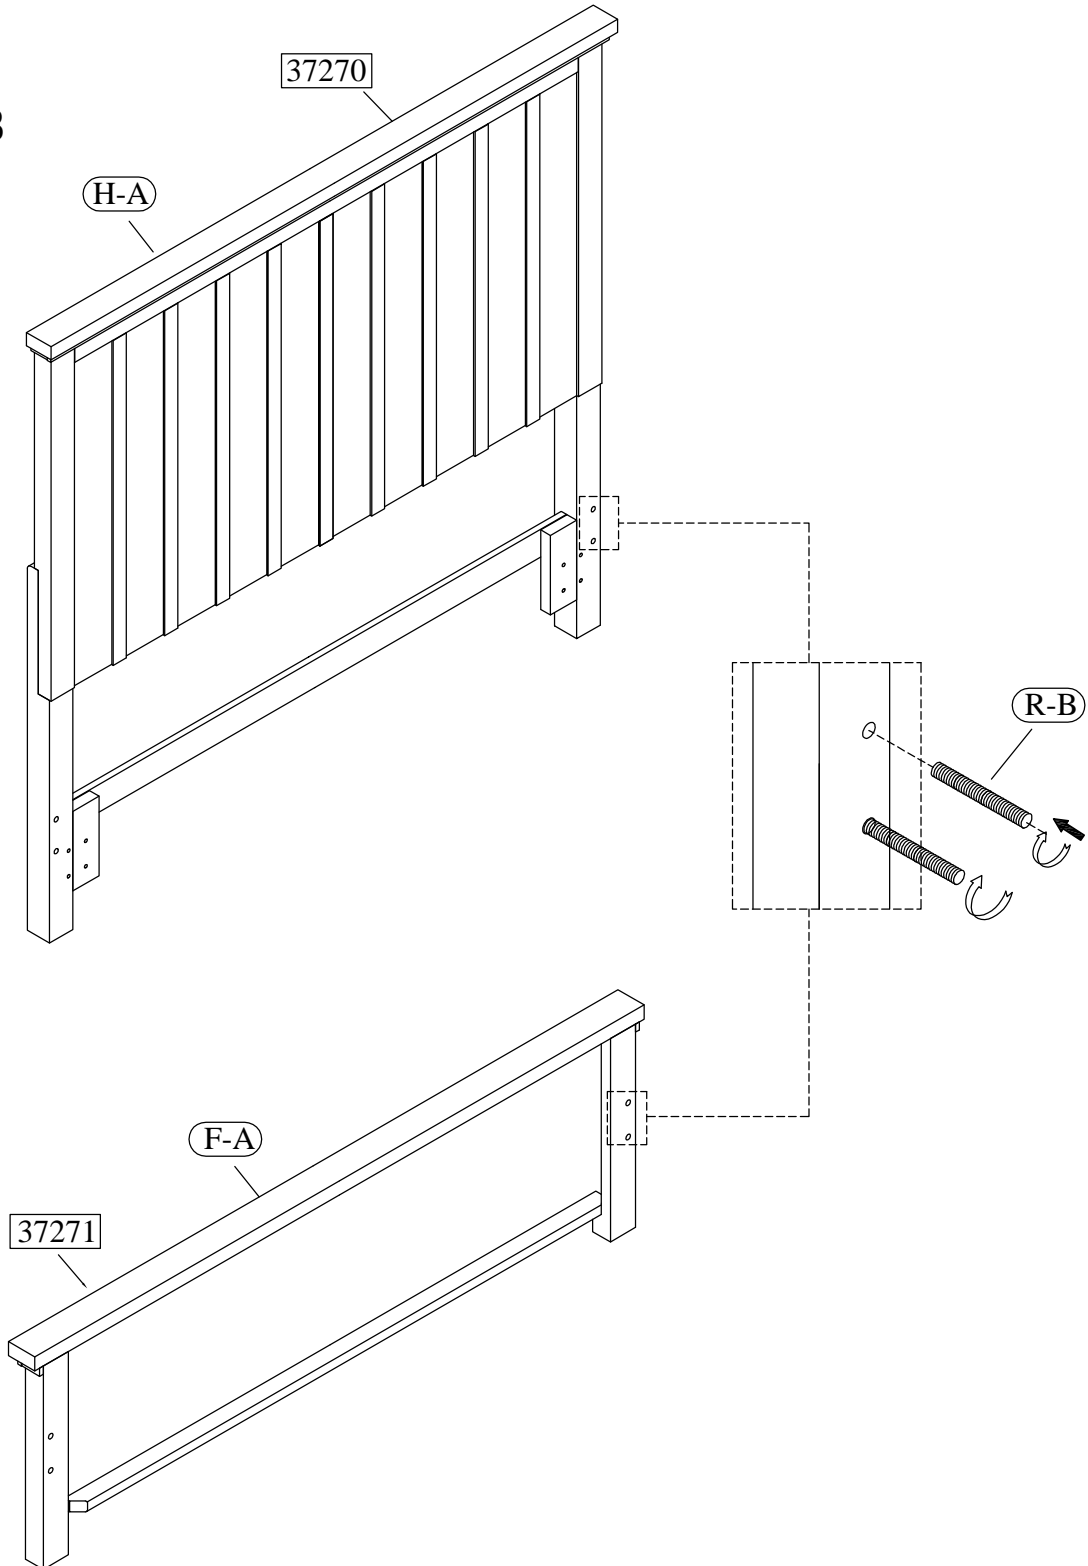

5/0 Queen Bed

37270 -- 4/6-5/0 Panel Headboard

37271 -- 5/0 Panel Footboard

STEP 3