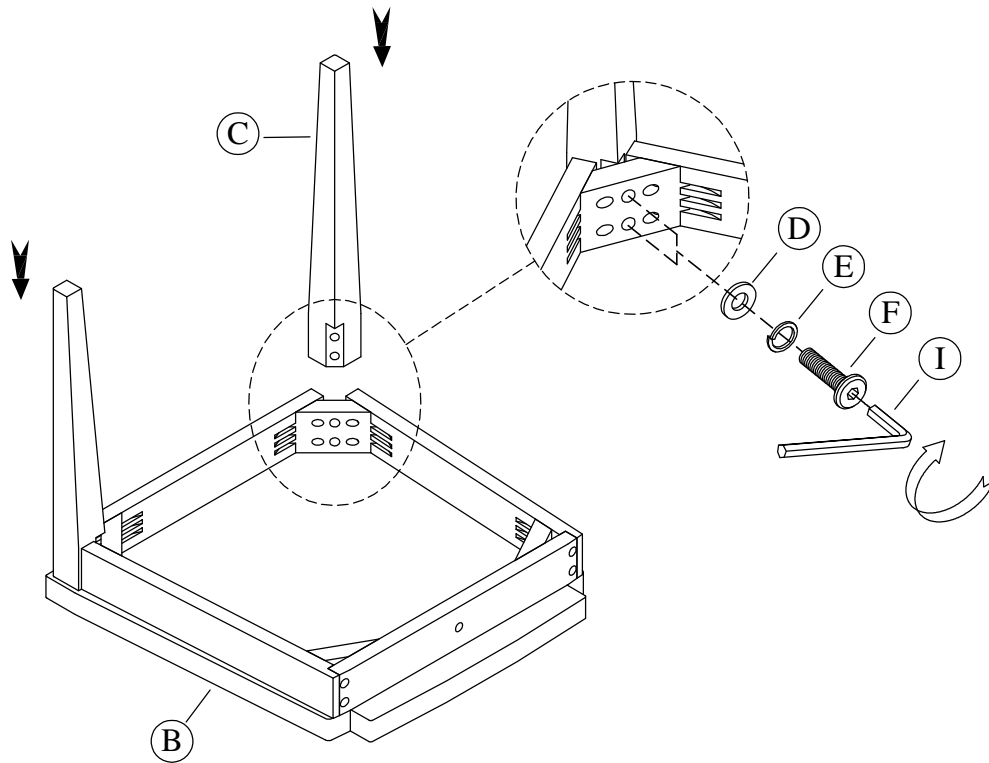

Warning :

- Be sure to check all packing material carefully for small parts, which may have come loose inside the carton during shipment.
- To prevent possible scratches and damage, this furniture must be assembled on a soft surface such as a blanket or carpet.

Components and Hardware List

Chair Back A 1 pc.	Seat Frame B 1 pc.	Front Leg C 2 pcs.	Flat Washer 5/16" x 19*2mm D 9 pcs.	Spring Washer 5/16" E 9 pcs.
Allen Head Bolt 5/16"x 18x2- 1/4" F 4 pcs.	Allen Head Bolt 5/16"x 18x1- 3/4" G 1 pc.	Allen Head Bolt 5/16"x 18x3- 1/4" H 4 pcs.	5mm Allen Key I 1 pc.	

STEP 1: