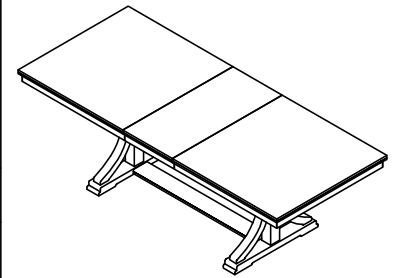

Warning :

- Be sure to check all packing material carefully for small parts, which may have come loose inside the carton during shipment.
- To prevent possible scratches and damage, this furniture **MUST BE ASSEMBLED BY TWO PEOPLE** on a soft surface such as a blanket or carpet.

37253
Trestle Dining Table

Components and Hardware List

<p>Table Top</p> <p>1 pc.</p>	<p>Table Top Leaf</p> <p>1 pc.</p>	<p>Leg Assembly</p> <p>2 pcs.</p>	<p>Bottom Stretcher</p> <p>1 pc.</p>		
<p>Top Support Panel</p> <p>1 pc.</p>	<p>Flat Washer 5/16" x 19*2mm</p> <p>18 pcs.</p>	<p>Spring Washer 5/16"</p> <p>18 pcs.</p>	<p>Allen Head Bolt 5/16"x 18x2- 1/2"</p> <p>4 pcs.</p>	<p>Allen Head Bolt 5/16"x 18x1- 3/4"</p> <p>14 pcs.</p>	<p>5mm Allen Key</p> <p>1 pc.</p>