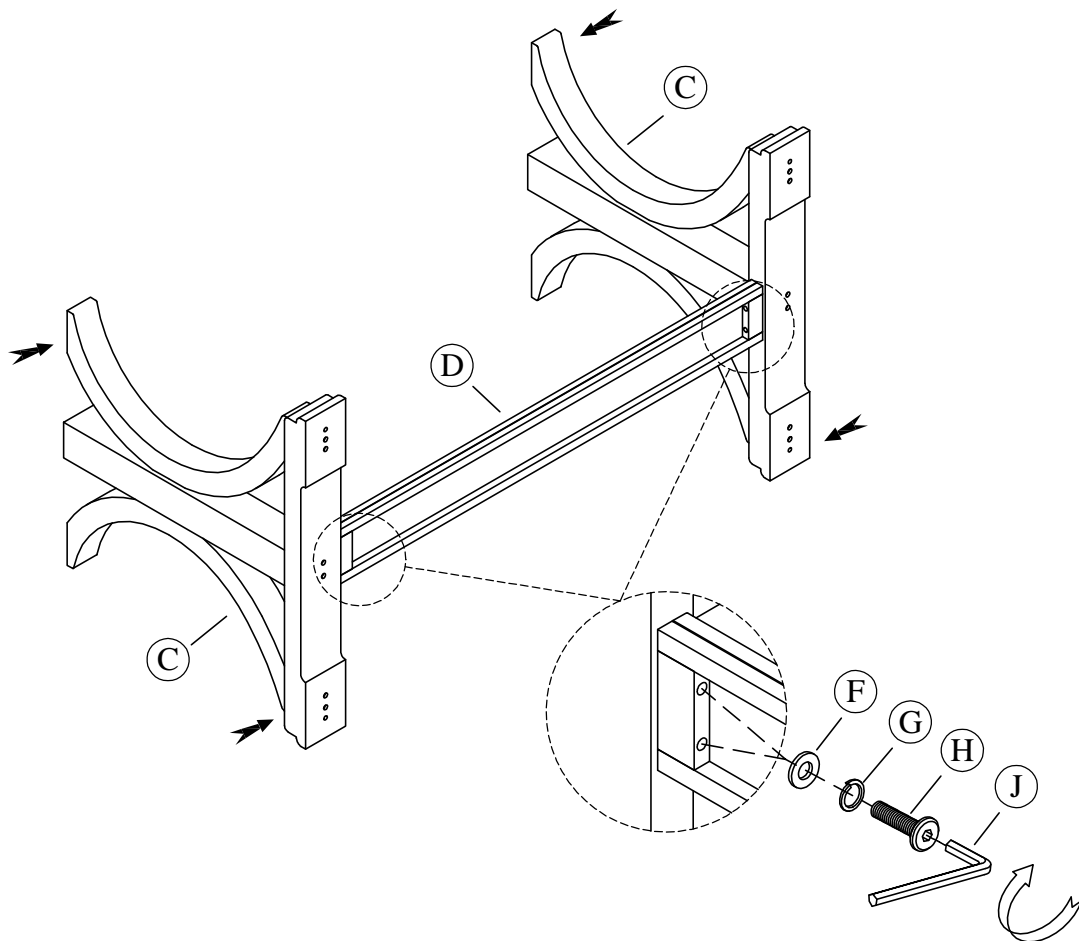

Warning :

- Be sure to check all packing material carefully for small parts, which may have come loose inside the carton during shipment.
- To prevent possible scratches and damage, this furniture **MUST BE ASSEMBLED BY TWO PEOPLE** on a soft surface such as a blanket or carpet.

Components and Hardware List

Table Top 1 pc.	Table Top Leaf 1 pc.	Leg Assembly 2 pcs.	Bottom Stretcher 1 pc.		
Top Support Panel 1 pc.	Flat Washer 5/16" x 19*2mm 18 pcs.	Spring Washer 5/16" 18 pcs.	Allen Head Bolt 5/16"x 18x2- 1/2" 4 pcs.	Allen Head Bolt 5/16"x 18x1- 3/4" 14 pcs.	5mm Allen Key 1 pc.

STEP 1: