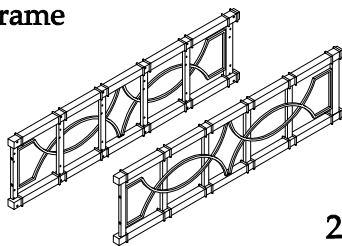

Components and Hardware List

Leg Frame

A 2 pcs.

Top Shelf

B 1 pc.

Center Shelf

C 4 pcs.

Bottom Shelf

D 1 pc.

M1/4"-20 x 1-1/2" Long Allen Head Bolt

E 20 pcs.

M1/4"-20 x 3-1/4" Long Allen Head Bolt

F 8 pcs.

1/4" Spring Washer

G 28 pcs.

1/4" *19*2mm Flat Washer