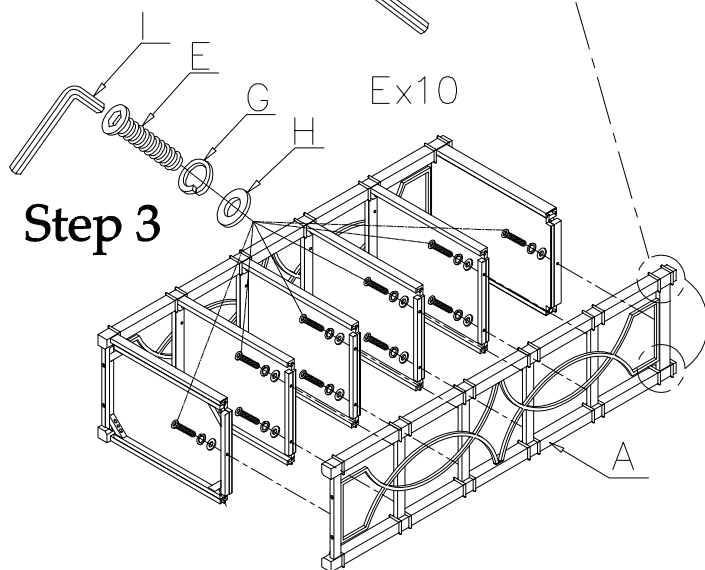

Components and Hardware List

Leg Frame

A 2 pcs.

Top Shelf

B 1 pc.

Center Shelf

C 4 pcs.

Bottom Shelf

H 28 pcs.

4mm Allen Wrench

I 1 pc.

Furniture Tipping Restraint Kit

J 1 Set

#37048
Etagere

Be sure to check all packing material carefully for small parts, which may have come loose inside the carton during shipment.

Step 2 & 4

Fx8

Step 1

E x 10

Furniture Tipping Restraint Kit (J)
(Inside White Plastic Bag)

Step 3

E x 10

Adjustable leveler
4Pcs