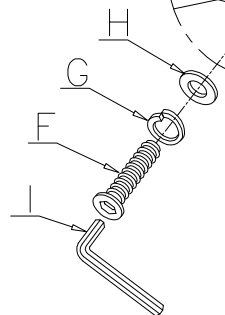

Components and Hardware List

Leg Frame

A 2 pcs.

Top Shelf

B 1 pc.

Center Shelf

C 4 pcs.

Bottom Shelf

D 1 pc.

M1/4"-20 x 1-1/2" Long Allen Head Bolt

E 20 pcs.

M1/4"-20 x 3-1/4" Long Allen Head Bolt

F 8 pcs.

1/4" Spring Washer

G 28 pcs.

1/4" *19*2mm Flat Washer

H 28 pcs.

4mm Allen Wrench

I 1 pc.

Furniture Tipping Restraint Kit

J 1 Set

#37048
Etagere

Be sure to check all packing material carefully for small parts, which may have come loose inside the carton during shipment.

Step 2 & 4

Fx8

Step 1

E x 10

Furniture Tipping Restraint Kit (J)
(Inside White Plastic Bag)

Step 3

E x 10

Adjustable leveler
4Pcs