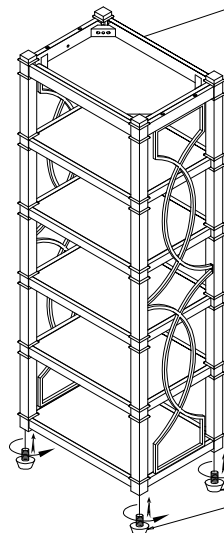

Components and Hardware List

Leg Frame

A 2 pcs.

Top Shelf

B 1 pc.

Center Shelf

C 4 pcs.

Bottom Shelf

D 1 pc.

M1/4"-20 x 1-1/2" Long Allen Head Bolt

E 20 pcs.

M1/4"-20 x 3-1/4" Long Allen Head Bolt

F 8 pcs.

1/4" Spring Washer

G 28 pcs.

1/4" *19*2mm Flat Washer

H 28 pcs.

4mm Allen Wrench

I 1 pc.

Furniture Tipping Restraint Kit

J 1 Set

#37048
Etagere

Be sure to check all packing material carefully for small parts, which may have come loose inside the carton during shipment.

Step 2 & 4

Fx8

Step 1

E x 10

Furniture Tipping Restraint Kit (J)
(Inside White Plastic Bag)

Step 3

E x 10

Adjustable leveler
4Pcs