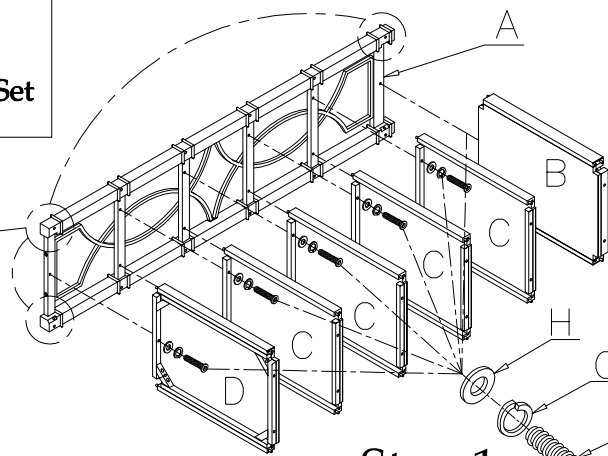

Components and Hardware List

Leg Frame

A 2 pcs.

Top Shelf

B 1 pc.

Center Shelf

C 4 pcs.

Bottom Shelf

D 1 pc.

M1/4"-20 x 1-1/2" Long Allen Head Bolt

E 20 pcs.

M1/4"-20 x 3-1/4" Long Allen Head Bolt

F 8 pcs.

1/4" Spring Washer

G 28 pcs.

1/4" *19*2mm Flat Washer

H 28 pcs.

4mm Allen Wrench

I 1 pc.

Furniture Tipping Restraint Kit

J 1 Set

#37048
Etagere

Be sure to check all packing material carefully for small parts, which may have come loose inside the carton during shipment.

Step 2 & 4

Fx8

Step 1

E x 10

Furniture Tipping Restraint Kit (J)
(Inside White Plastic Bag)

Step 3

E x 10

Adjustable leveler
4Pcs