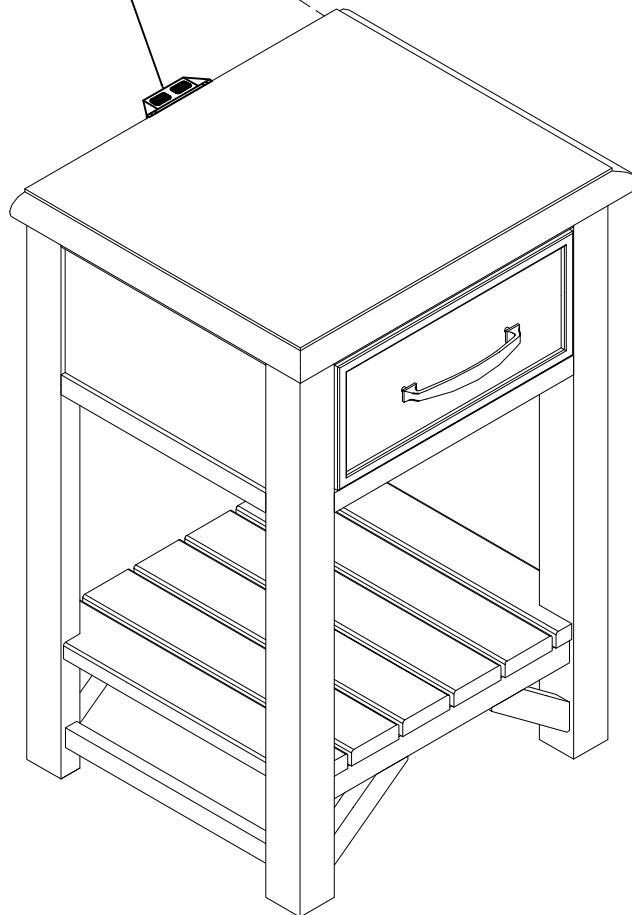

**Components and Hardware List**

Furniture Tipping  
Restraint Kit

28468

1-Drawer Nightstand

Furniture Tipping Restraint Kit  
(Inside White Plastic Bag) (H1)

**2-Outlet USB Port**

For product and personal safety, Furniture Tipping Restraint kits have been included with this unit which can help to minimize the risk of the unit accidentally tipping forward, if used and properly installed per the kit manufacturer's instructions.