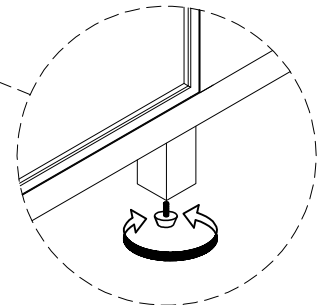

Components and Hardware List

Furniture Tipping
Restraint Kit

28460

6-Drawer Dresser

Furniture Tipping Restraint Kit
(Inside White Plastic Bag) (H1)

Adjustable leveler.

For product and personal safety, 2 Furniture Tipping Restraint kit have been included with this unit which can help to minimize the risk of the unit accidentally tipping forward, if used and properly installed per the kit manufacturer's instructions.