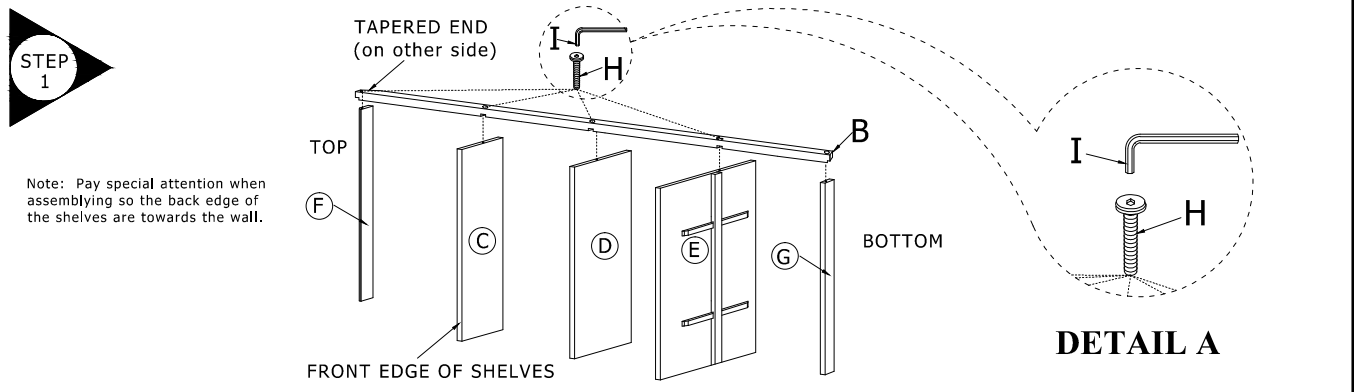

email: info@riverside-furniture.com

Be sure to check all packing material carefully for small parts, which may have come loose inside the carton during shipment.

Component And Hardware List

DESK
Item #27730
#27830

(A) Left Leg 1 PC.		Shelf Panel 1 1 PC.		Shelf Panel 2 1 PC.	
(B) Right Leg 1 PC.		(C) Shelf Panel 3 1 PC.		(D) Top Rail 1 PC.	
(E) Bottom Rail 1 PC.		(F) Bolt Ø1/4*30mm 14 PCS.		(G) Allen key 1 PC.	
(H) Plastic plug 14PCS.		(I) ANTI-TIP RESTRAINT 1PC.			