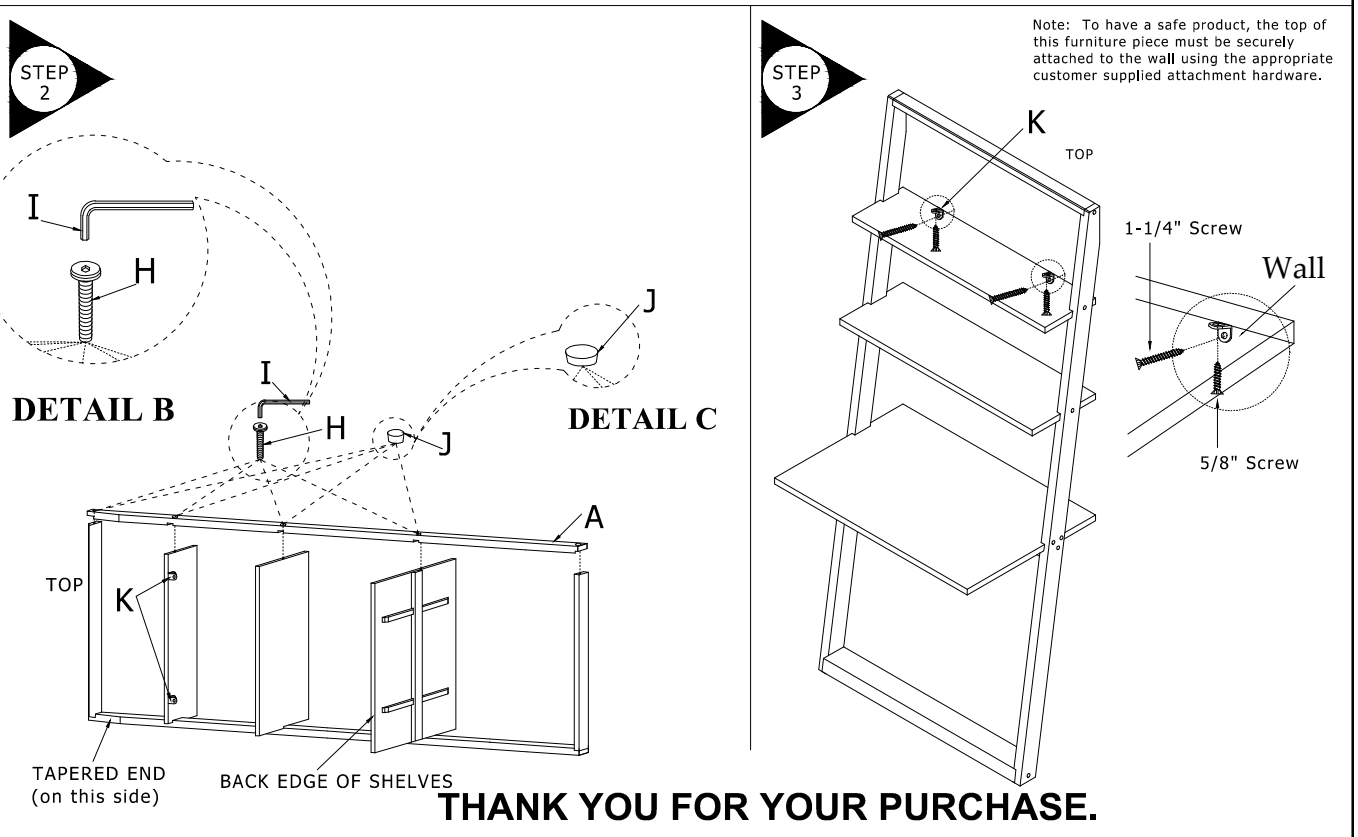

email: info@riverside-furniture.com

Be sure to check all packing material carefully for small parts, which may have come loose inside the carton during shipment.

Component And Hardware List

DESK
Item #27730
#27830

(A) Left Leg 1 PC.		Shelf Panel 1 1 PC.		Shelf Panel 2 1 PC.	
(B) Right Leg 1 PC.		(C) Shelf Panel 3 1 PC.		(D) Top Rail 1 PC.	
(E) Bottom Rail 1 PC.		(F) Bolt Ø1/4*30mm 14 PCS.		(G) Allen key 1 PC.	
(H) Plastic plug 14PCS.		(I) ANTI-TIP RESTRAINT 1PC.			