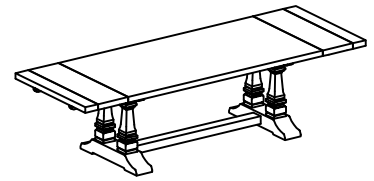

Components and Hardware List

Table Top	Table Top Leaf	Table Column	Top Stretcher	Bottom Stretcher	
					
(H-A) 1 pc.	(H-B) 2 pcs.	(H-C) 2 pcs.	(H-D) 1 pc.	(H-E) 1 pc.	
Ø8 x 40mm Allen Head Bolt	Ø8 x 85mm Allen Head Bolt	Ø9 x Ø13mm Lock Washer	Ø8 x Ø16mm Flat Washer	4 x 110mm Allen Key	4 x 100mm Allen Key
					
(H1) 6 pcs.	(H2) 7 pcs.	(H3) 13 pcs.	(H4) 13 pcs.	(H5) 1 pc.	(H6) 1 pc.

Rectangle Dining Table
23652

Be sure to check all packing material carefully for small parts, which may have come loose inside the carton during shipment. Separate and check all parts against the Components and Hardware List above.