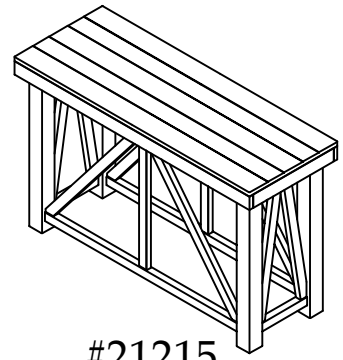

Components and Hardware List

#21215
Sofa Table

<p>Table Top</p>  <p>(A) 1 pc.</p>	<p>Front Frame & Back Frame</p>  <p>(B) 2 pcs.</p>	<p>Leg Frame</p>  <p>(C) 2 pcs.</p>			
<p>M5/16"-18 x 1-1/2" Long Allen Head Bolt</p>  <p>(D) 6 pcs.</p>	<p>M5/16"-18 x 3/4" Long Allen Head Bolt</p>  <p>(E) 8 pcs.</p>	<p>5/16" Spring Washer</p>  <p>(F) 14 pcs.</p>	<p>5/16" x 19*2mm Flat Washer</p>  <p>(G) 14 pcs.</p>	<p>5mm Allen Wrench</p>  <p>(H) 1 pc.</p>	
<p>L-Bracket</p>  <p>(I) 4 pcs.</p>	<p>Furniture Tip Restraint Kit</p>  <p>(J) 1 pc.</p>	<p>Be sure to check all packing material carefully for small parts, which may have come loose inside the carton during shipment.</p>			