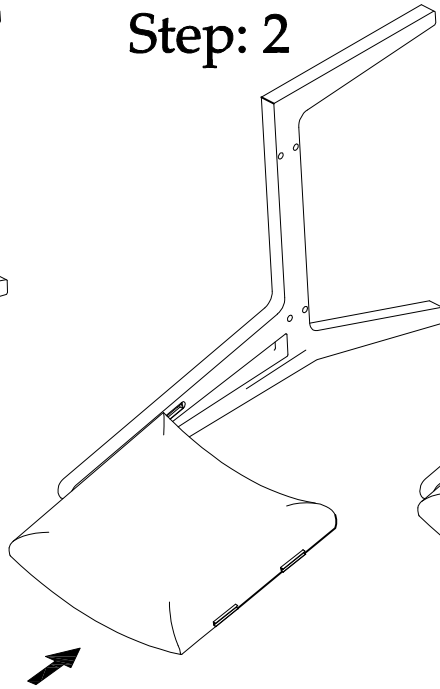

**Components and Hardware List**

<p>Left Chair Side</p>  <p><b>A</b> 1 pc.</p>	<p>Right Chair Side</p>  <p><b>B</b> 1 pc.</p>	<p>Chair Back</p>  <p><b>C</b> 1 pc.</p>	<p>Seat Frame</p>  <p><b>D</b> 1 pc.</p>	<p>Ø5/16" x 1-3/4" Allen Head Bolt</p>  <p><b>H1</b> 8 pcs.</p>	<p>Ø5/16" Spring Washer</p>  <p><b>H2</b> 8 pcs.</p>
<p>Ø5/16" x Ø19mm Flat Washer</p>  <p><b>H3</b> 8 pcs.</p>	<p>5 mm Allen Wrench</p>  <p><b>H4</b> 1 pc.</p>	<p>Be sure to check all packing material carefully for small parts, which may have come loose inside the carton during shipment.</p> <p>To prevent possible scratches and damage, this furniture must be assembled by two people on a soft surface such as a blanket or carpet.</p>			

18656 Upholstered Side Chair

**Step: 1**

**Step: 2**

**Step: 3**

**Step: 4**

**Step: 5**