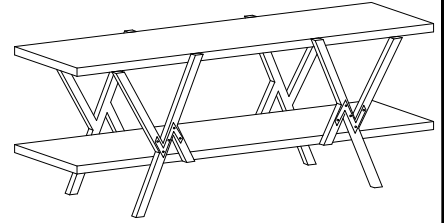

Components and Hardware List

Top / Shelf

A A1,A2 2pcs.

Leg

B B1,B2 2 pcs.

10 x 20mm
Flat Washer

C 18 pcs.

10mm
Spring Washer

D 18 pcs.

8 x 25mm
Allen Head Bolt

E 18 pcs.

6mm Allen
Wrench

F 1 pc.

#18402
Cocktail Table

Be sure to check all packing material carefully for small parts, which may have come loose inside the carton during shipment.