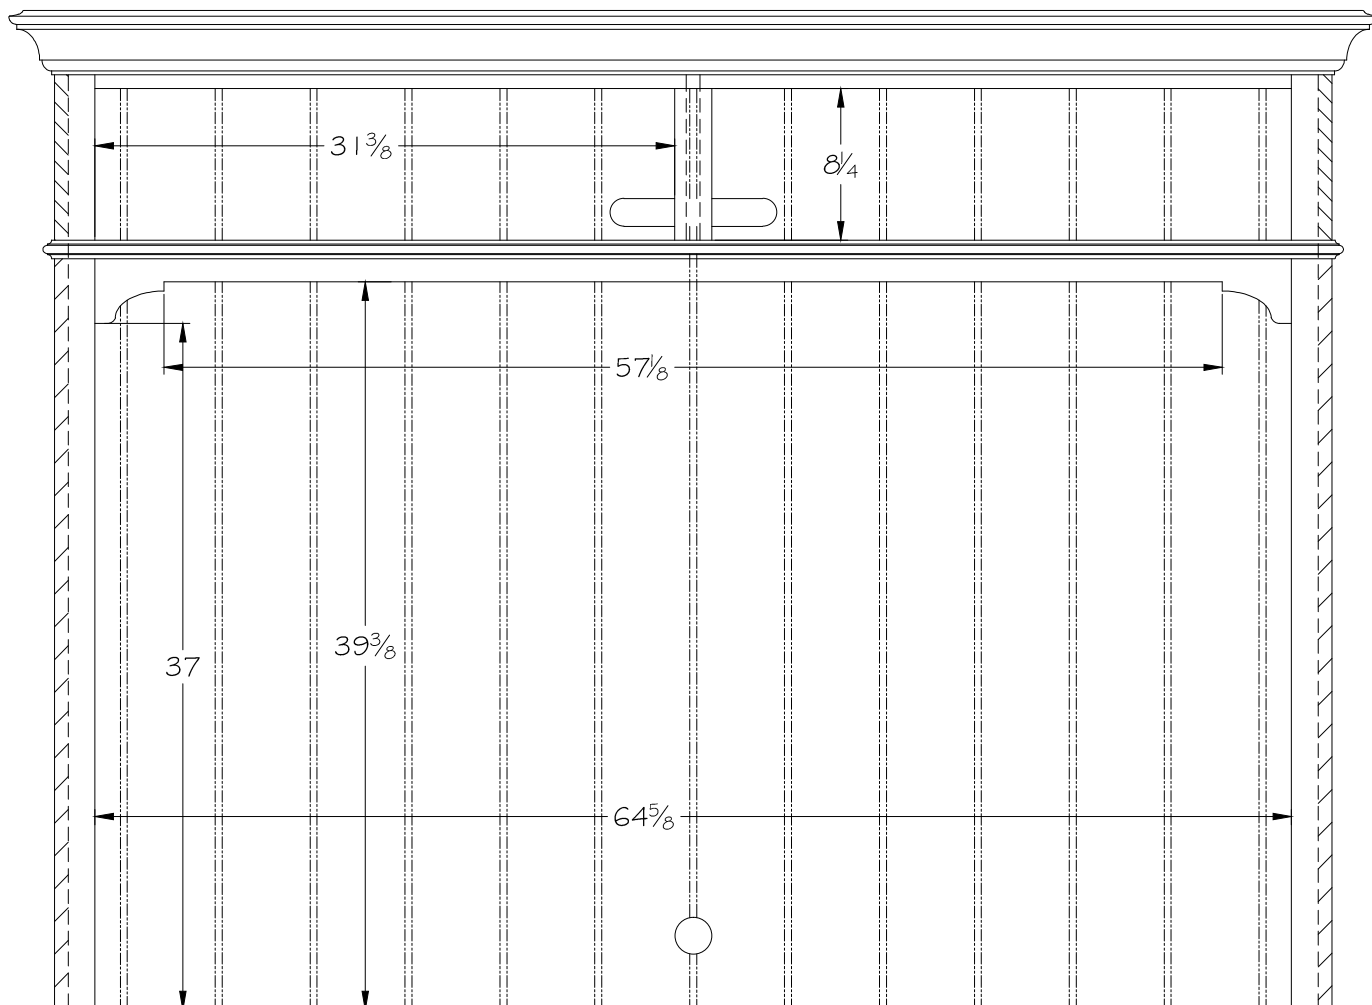

Entertainment  
Placid Cove  
16742 Hutch

Entertainment  
Placid Cove  
16740 TV Console  
16742 Hutch  
16748 L / H Pier  
16749 R / H Pier