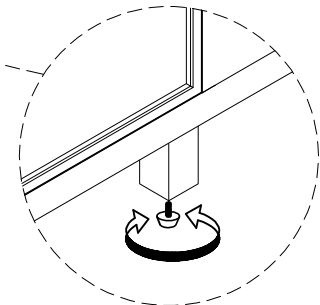

Components and Hardware List

Furniture Tipping
Restraint Kit

16460

6-Drawer Dresser

Furniture Tipping Restraint Kit
(Inside White Plastic Bag) (H1)

Adjustable leveler.

For product and personal safety, 2 Furniture Tipping Restraint kit have been included with this unit which can help to minimize the risk of the unit accidentally tipping forward, if used and properly installed per the kit manufacturer's instructions.