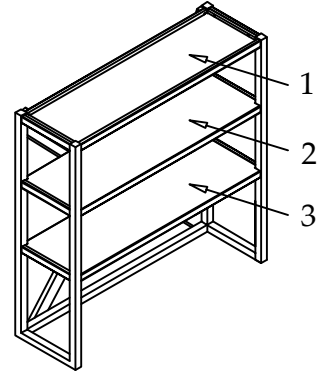

### Warning :

- Be sure to check all packing material carefully for small parts, which may have come loose inside the carton during shipment.
- To prevent possible scratches and damage, this furniture **MUST BE ASSEMBLED BY TWO PEOPLE** on a soft surface such as a blanket or carpet.

### Components and Hardware List

Side frames (Left)  1 pc.	Side frames (Right)  1 pc.	Top Shelf 1  1 pc.	Center Shelf 2, 3  2 pcs.	Bottom Stretcher  1 pc.		
Stretcher 1  1 pc.	Stretcher 2  1 pc.	Ø1/4" x20x 5/8" Allen Head Bolt  8 pcs.	Ø1/4" x20 x 1-1/4" Allen Head Bolt  20 pcs.	Ø1/4" x20x 1-3/4" Allen Head Bolt  2 pcs.	1/4"x12*3mm Spring Washer  30 pcs.	1/4" x 16*2mm Flat Washer  30 pcs.
4mm Allen Key  1 pc.	Anti-tip Restraint Kit  1 pc.	Metal Pad  2 pcs.				