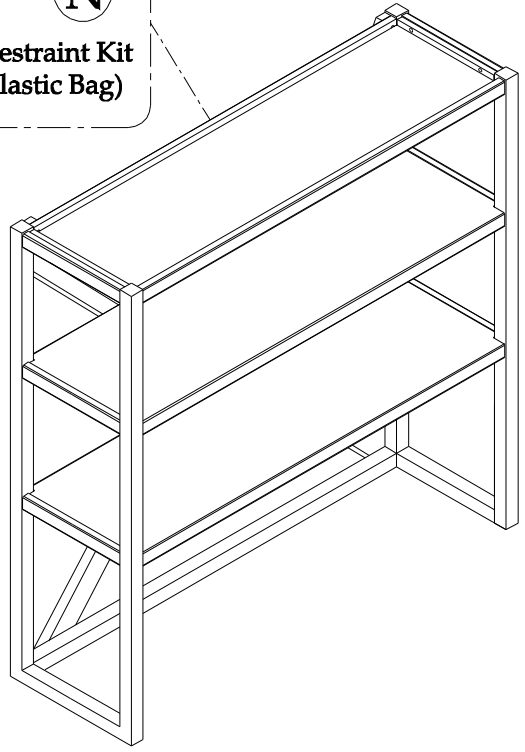

For product and personal safety, a Anti-Tip Restraint kits have been included with this cabinet which can help to minimize the risk of the cabinet accidentally tipping forward, if used and properly installed.