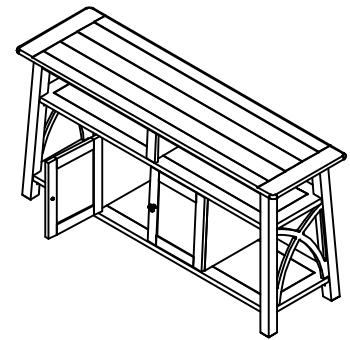

Component And Hardware List

Furniture Tipping
Restraint Kit

A 2 pcs.

Item #12040
TV CONSOLE

Adjustable levelers are installed in the bottom of the Legs and Center Support and can be adjusted to compensate for uneven flooring if needed.