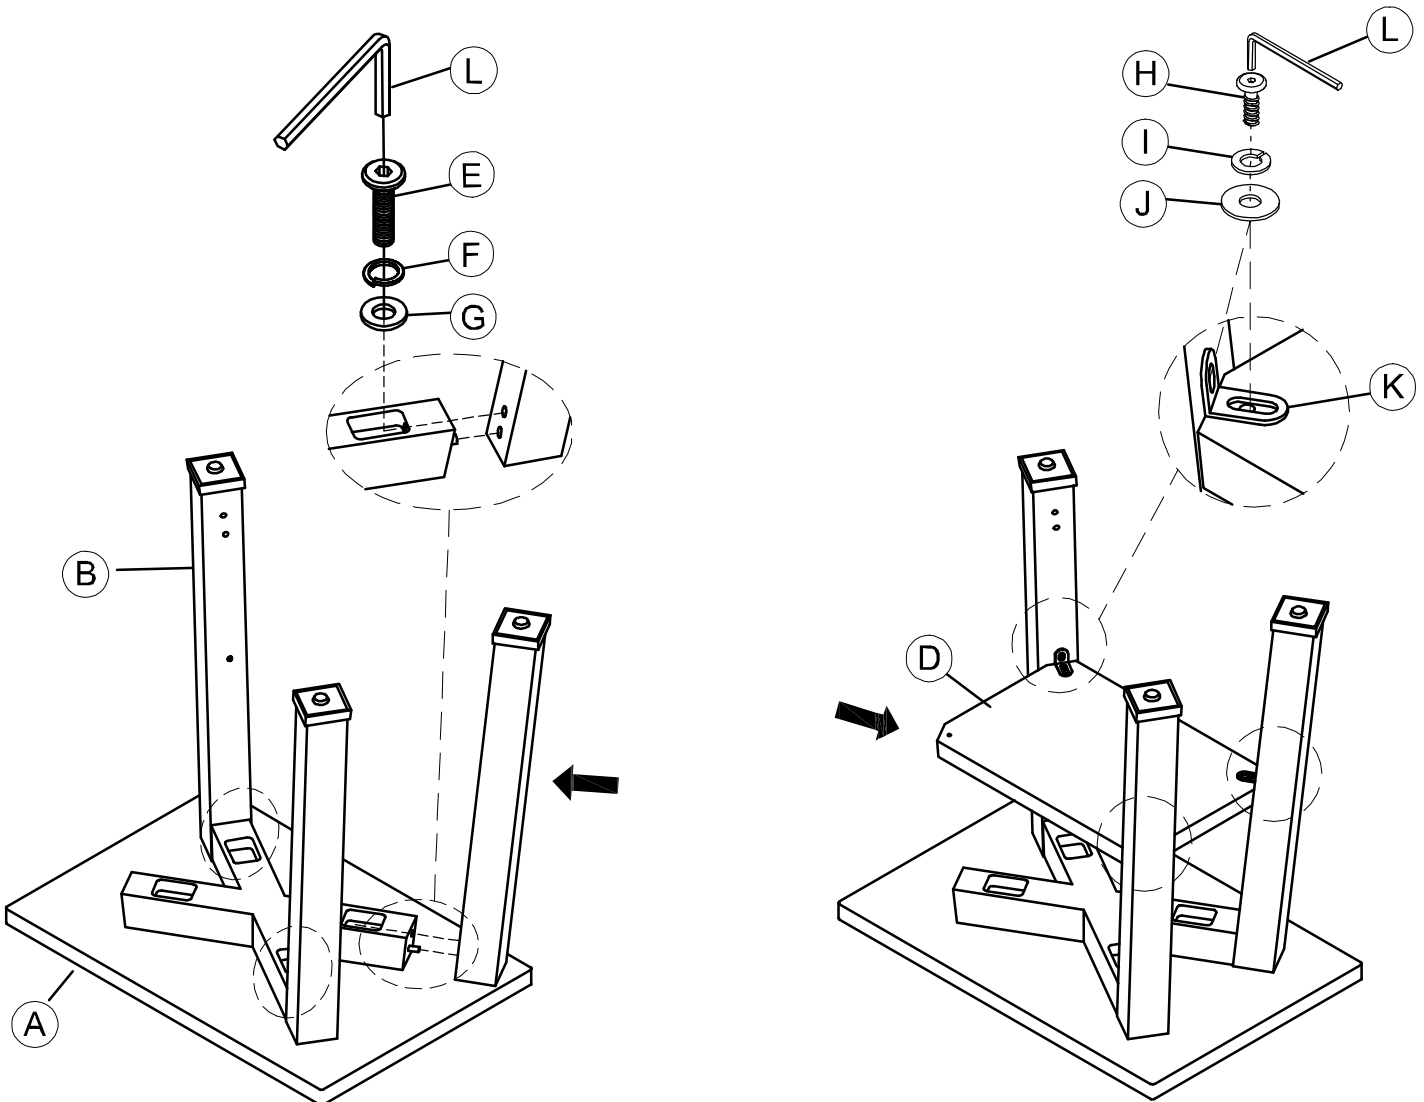

Warning :

- Be sure to check all packing material carefully for small parts, which may have come loose inside the carton during shipment.
- To prevent possible scratches and damage, this furniture **MUST BE ASSEMBLED BY TWO PEOPLE** on a soft surface such as a blanket or carpet.

#11312
Chairside Table

Components and Hardware List

<p>Top Assembly</p> <p>1 pc.</p>	<p>Leg</p> <p>4 pcs.</p>	<p>Stretcher</p> <p>1 pc.</p>	<p>Shelf</p> <p>1 pc.</p>	<p>Allen Head Bolt 5/16"x 2"</p> <p>8 pcs.</p>		
<p>Spring Washer 5/16"</p> <p>8 pcs.</p>	<p>Flat Washer 5/16" x 3/4"</p> <p>8 pcs.</p>	<p>Allen Head Bolt 1/4"x 5/8"</p> <p>8 pcs.</p>	<p>Spring Washer 1/4"</p> <p>8 pcs.</p>	<p>Flat Washer 1/4" x 1/2"</p> <p>8 pcs.</p>	<p>"L" Brackets</p> <p>4 pcs.</p>	<p>4 mm Allen Key</p> <p>1 pc.</p>

Step 1 : Do not fully tighten the bolts

Step 2 : Do not fully tighten the bolts

Step 3: Do not fully tighten the bolts

Step 4 : Using the Allen key to tighten all bolts

Adjustable leveler 4 pcs